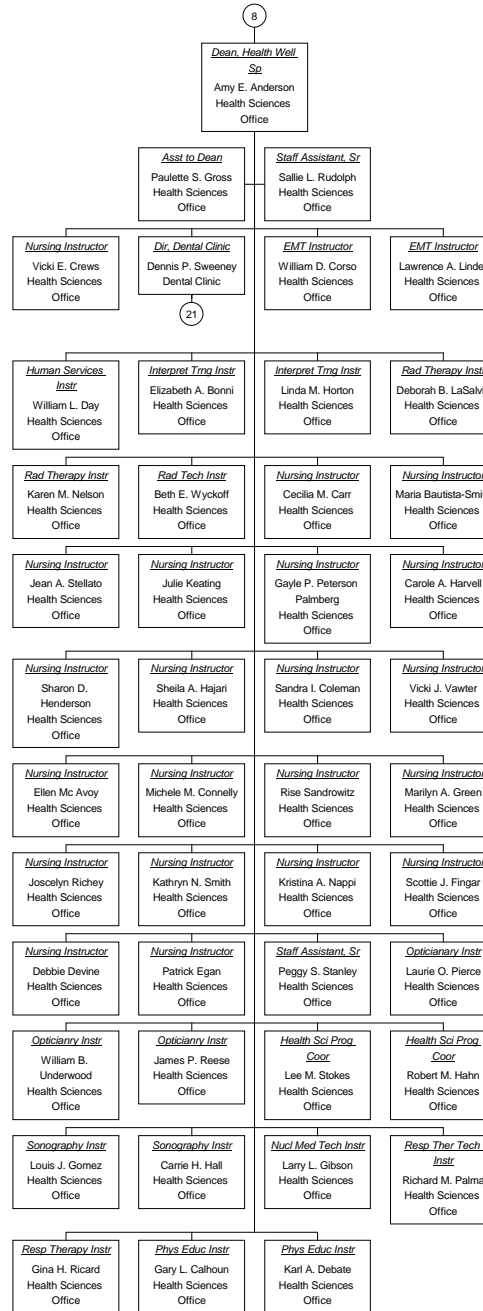

Dean, Health Well Sp As of  
01/20/2009

Vacant Position  
Cabinet Position

**Dir, Dental Clinic As of  
01/20/2009**

■ Vacant Position  
■ Cabinet Position

Dean, AA /Math & Sci as of  
01/20/2009

Vacant Position  
Cabinet Position