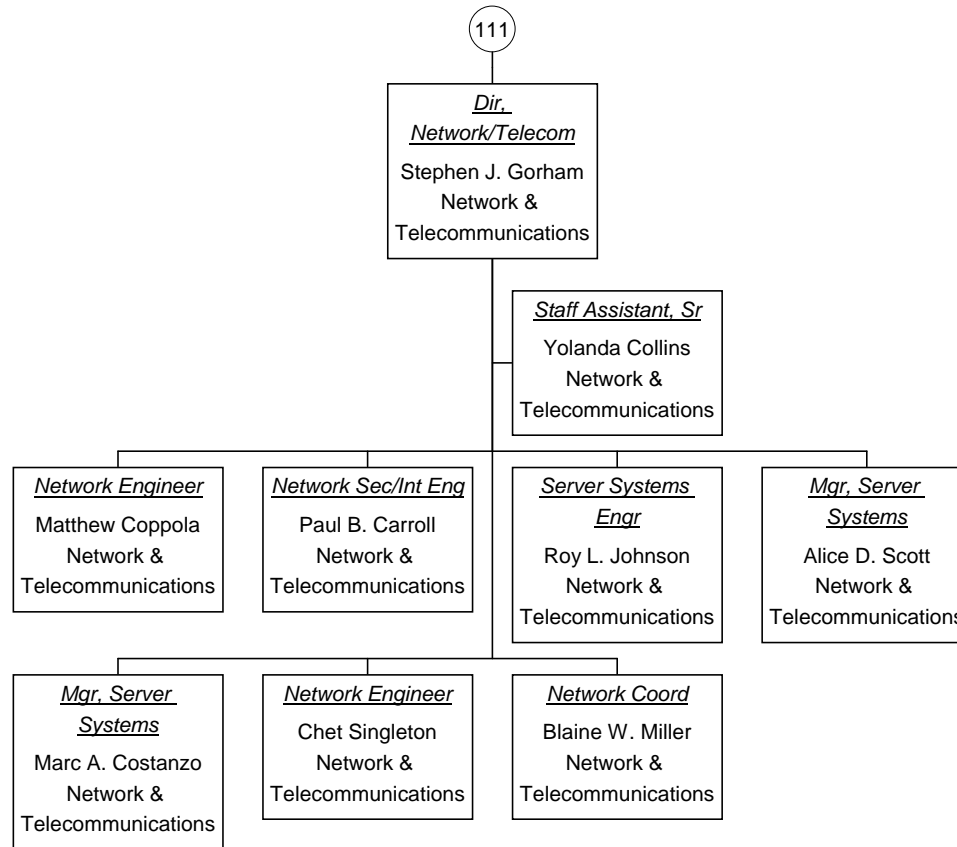

**Dir, Network/Telecom As of
01/20/2009**

Vacant Position
 Cabinet Position