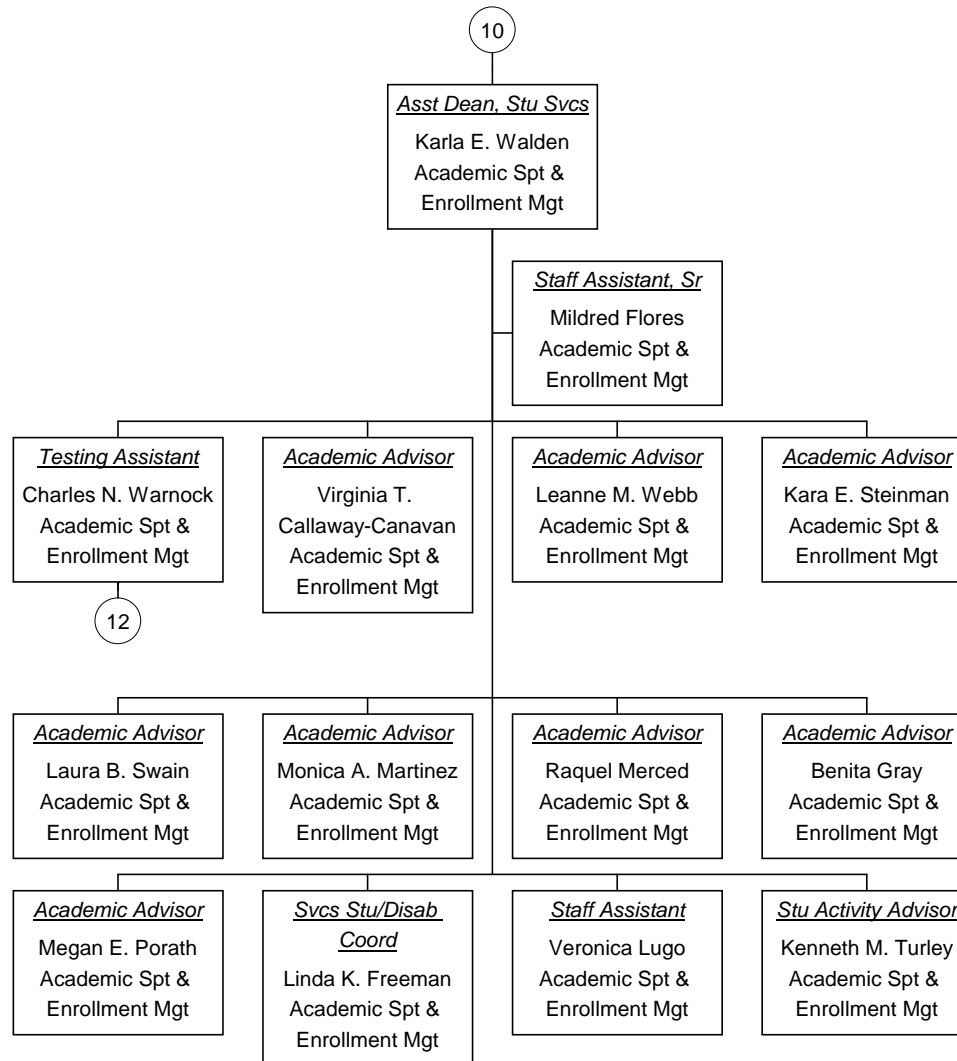

**Asst Dean, Stu Svcs As of
01/20/2009**

Vacant Position
 Cabinet Position