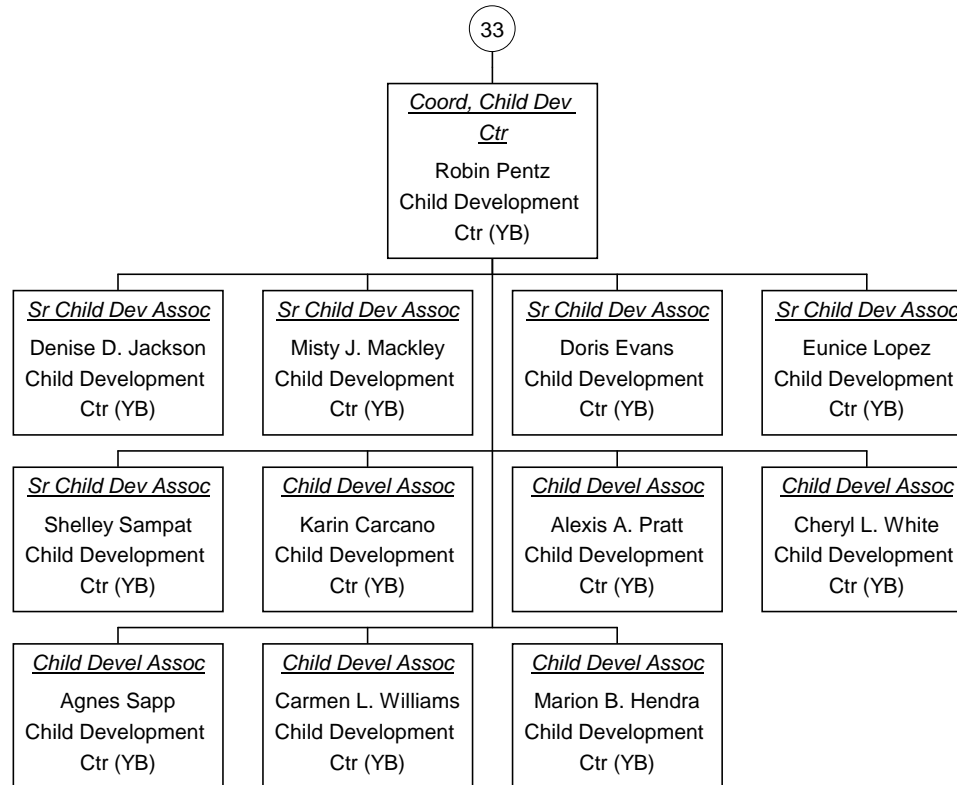

Vacant Position  
Cabinet Position

Dean, Assoc Science As of  
01/20/2009

Vacant Position  
Cabinet Position

**Pub Svc Prgms Ofcr As of  
01/20/2009**

Vacant Position  
 Cabinet Position

**Coord, Child Dev Ctr As of  
01/20/2009**