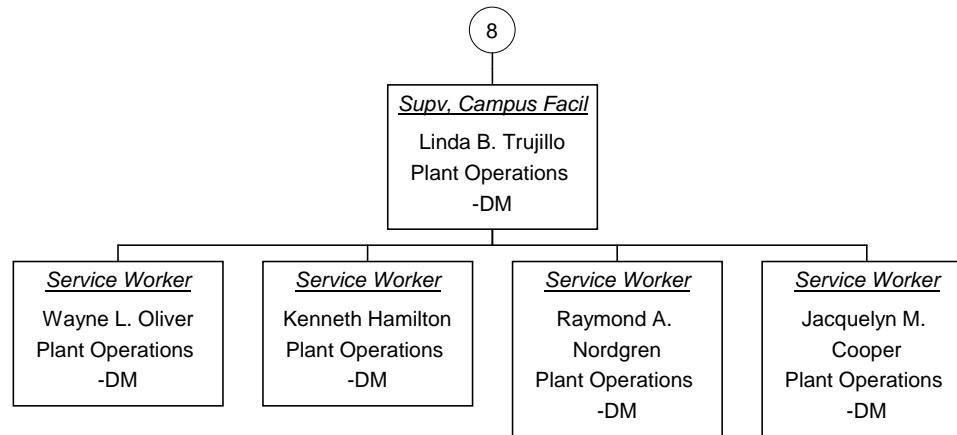

**Supv, Campus Facil As of
01/20/2009**

■ Vacant Position
■ Cabinet Position