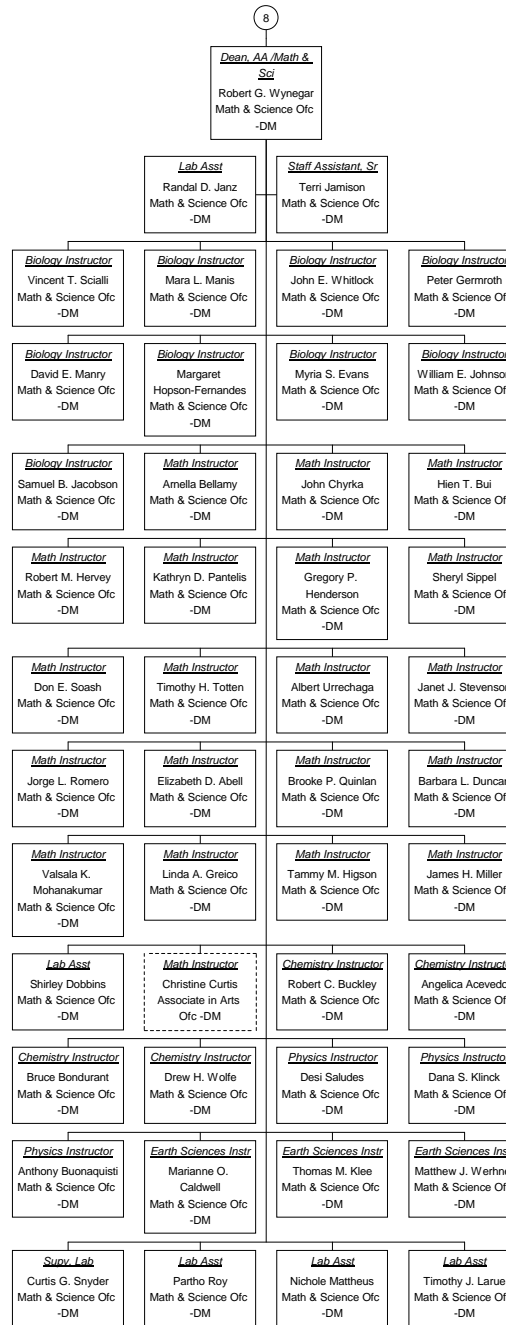

Dean, Health Well Sp As of  
01/20/2009

Vacant Position  
Cabinet Position

**Dir, Dental Clinic As of  
01/20/2009**

■ Vacant Position  
■ Cabinet Position

Dean, AA /Math & Sci as of  
01/20/2009

Vacant Position  
Cabinet Position