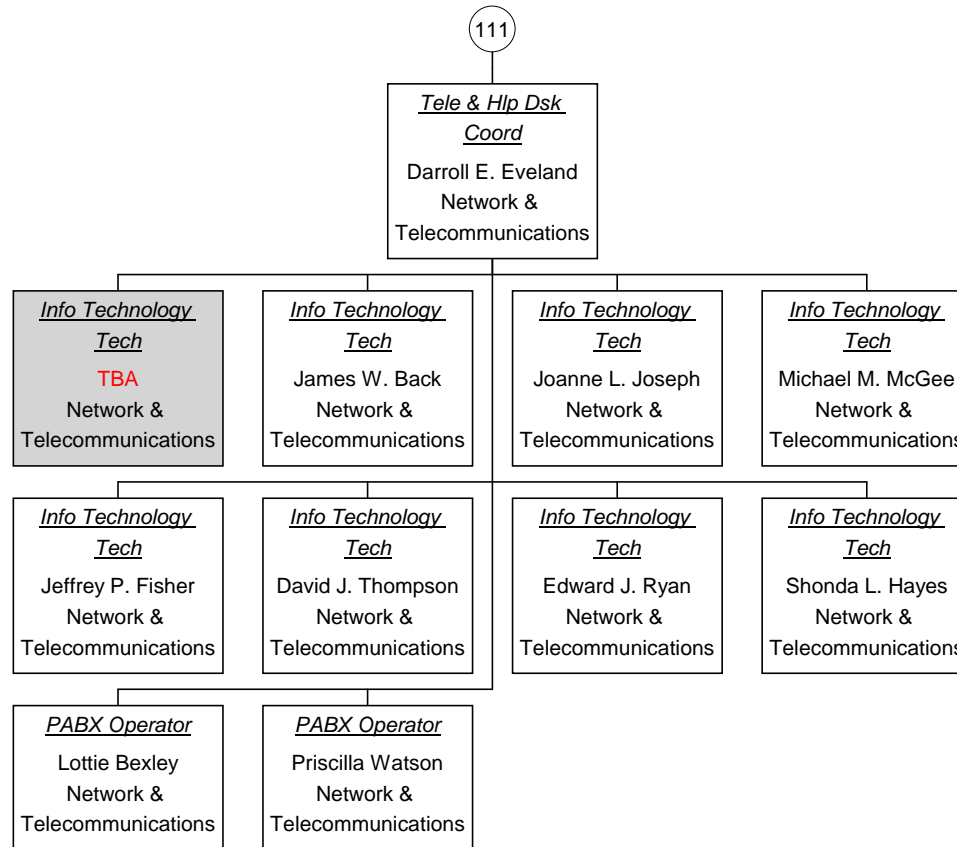

Vacant Position  
 Cabinet Position

**Dir, Network/Telecom As of  
01/20/2009**

Vacant Position  
 Cabinet Position

**Dir, Admin Systems As of  
01/20/2009**

Vacant Position  
 Cabinet Position

**Tele & Hlp Dsk Coord As of  
01/20/2009**