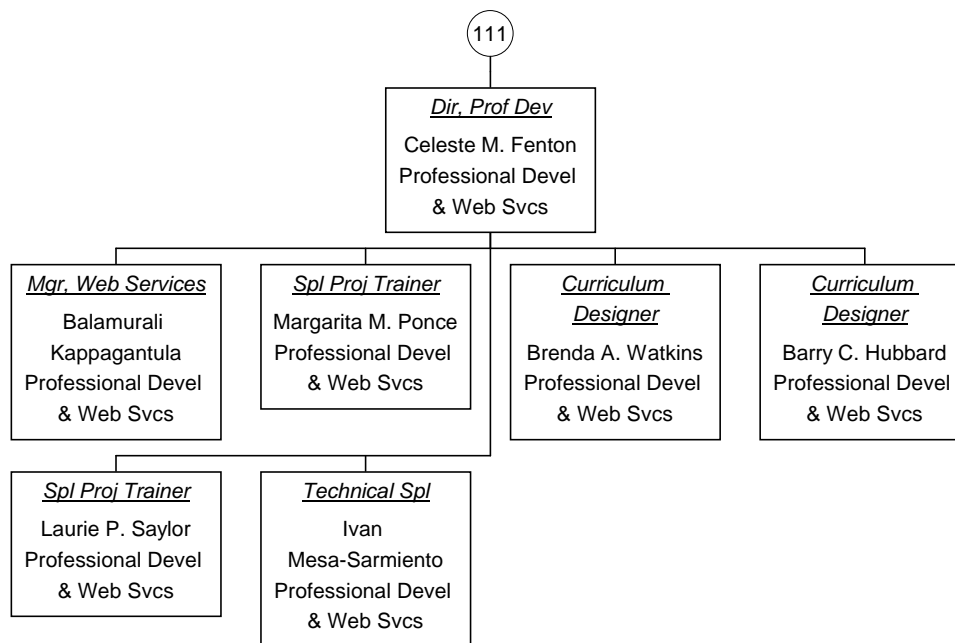

Dir, Prof Dev As of 01/20/2009

Vacant Position
Cabinet Position