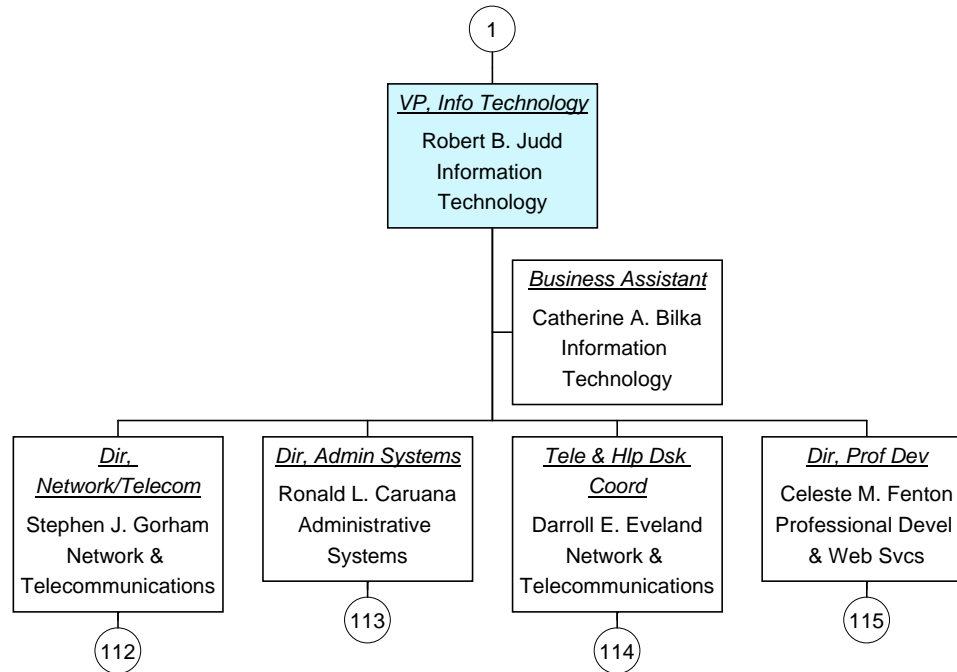

■ Vacant Position  
■ Cabinet Position

Dir, Fac Plan/Const As of 01/20/2009

Vacant Position  
 Cabinet Position

Mgr, Operations As of  
01/20/2009

Vacant Position  
Cabinet Position

**VP, Info Technology As of  
01/20/2009**

Vacant Position  
 Cabinet Position

**Dir, Network/Telecom As of  
01/20/2009**

Vacant Position  
 Cabinet Position

**Dir, Admin Systems As of  
01/20/2009**

Vacant Position  
 Cabinet Position

**Tele & Hlp Dsk Coord As of  
01/20/2009**