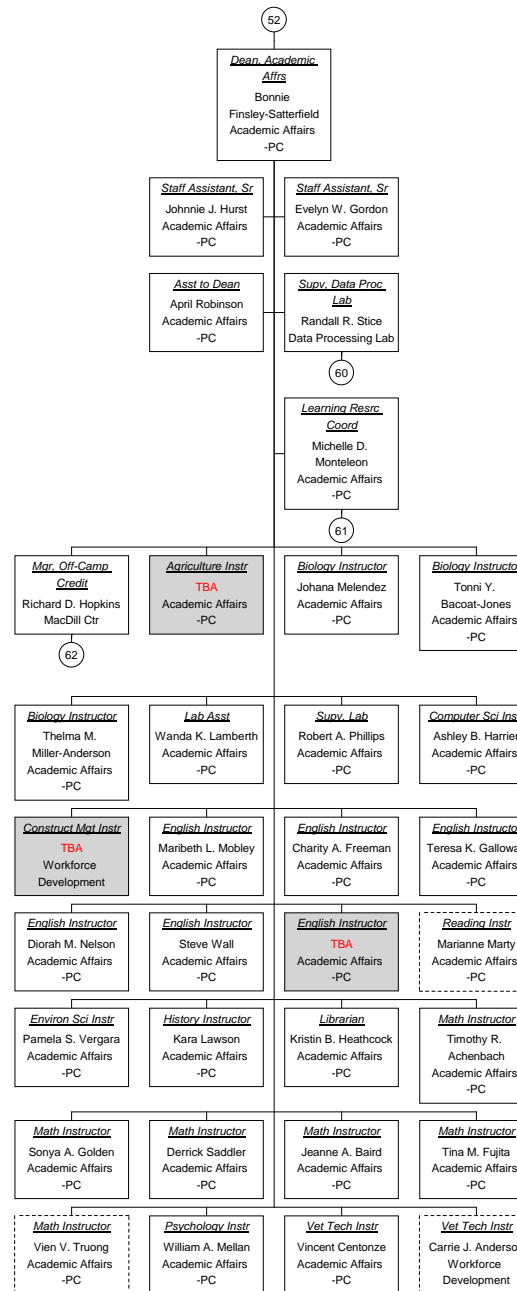

Dean, Academic Affrs As of
01/20/2009

Vacant Position
Cabinet Position