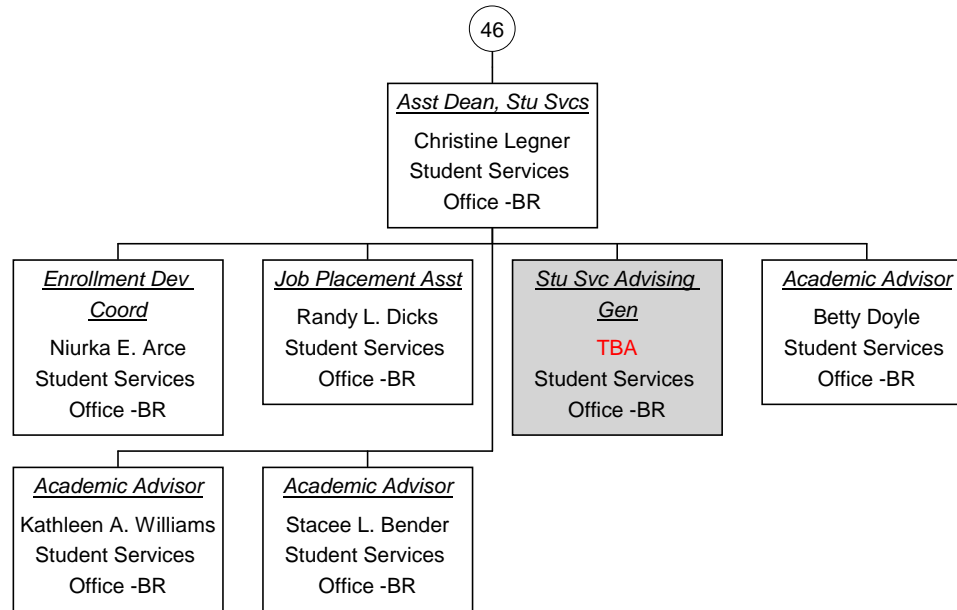

Vacant Position  
 Cabinet Position

**Mgr, CASS Project As of  
01/20/2009**

Vacant Position  
Cabinet Position

**Dean, Student Svcs As of  
01/20/2009**

Vacant Position  
 Cabinet Position

**Asst Dean, Stu Svcs As of  
01/20/2009**