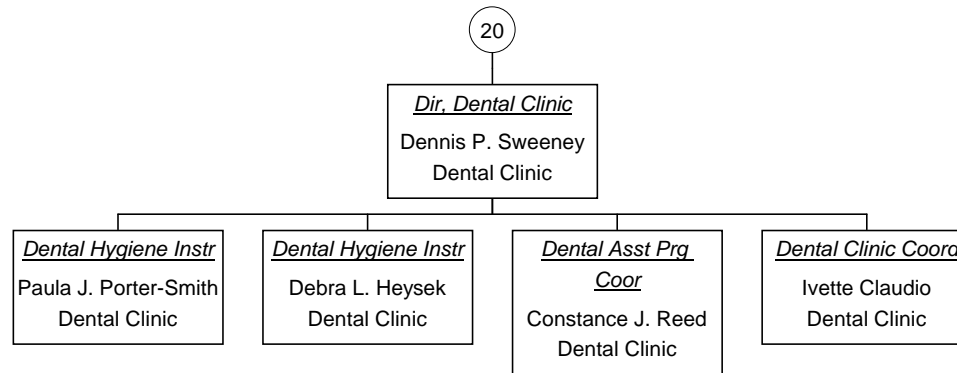

Dean, Health Well Sp As of  
01/20/2009

Vacant Position  
Cabinet Position

**Dir, Dental Clinic As of  
01/20/2009**

■ Vacant Position  
■ Cabinet Position

Dean, AA /Math & Sci as of  
01/20/2009

Vacant Position  
Cabinet Position