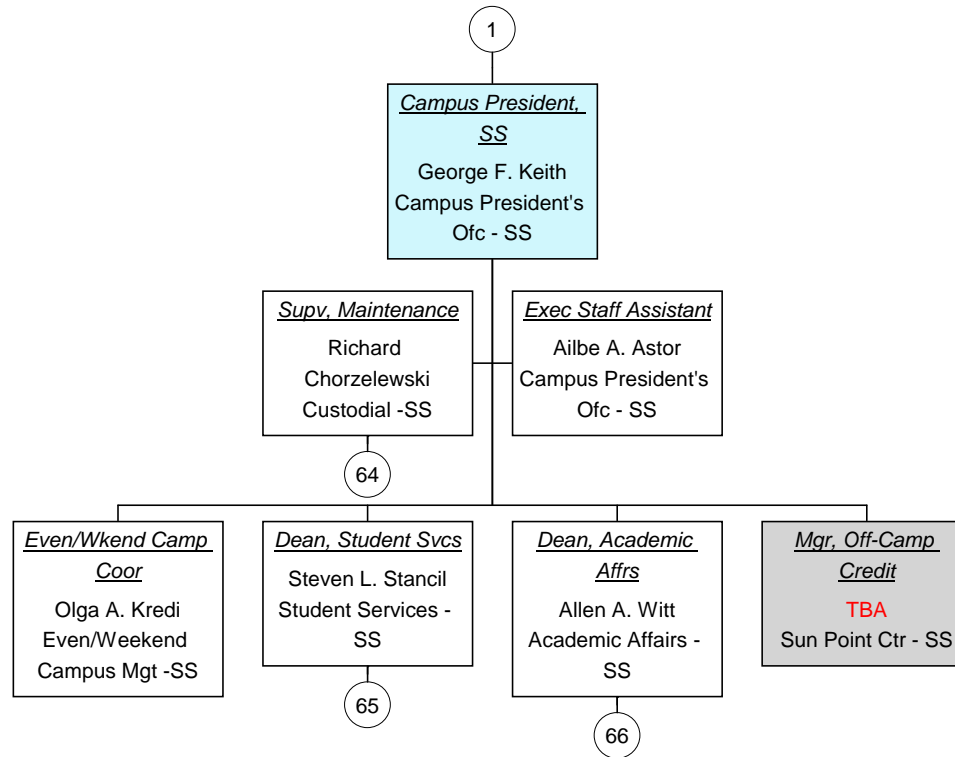

Learning Resrc Coord As of  
01/20/2009

■ Vacant Position  
■ Cabinet Position

**Mgr, Off-Camp Credit As of  
01/20/2009**

■ Vacant Position  
■ Cabinet Position

**Campus President, SS As of  
01/20/2009**