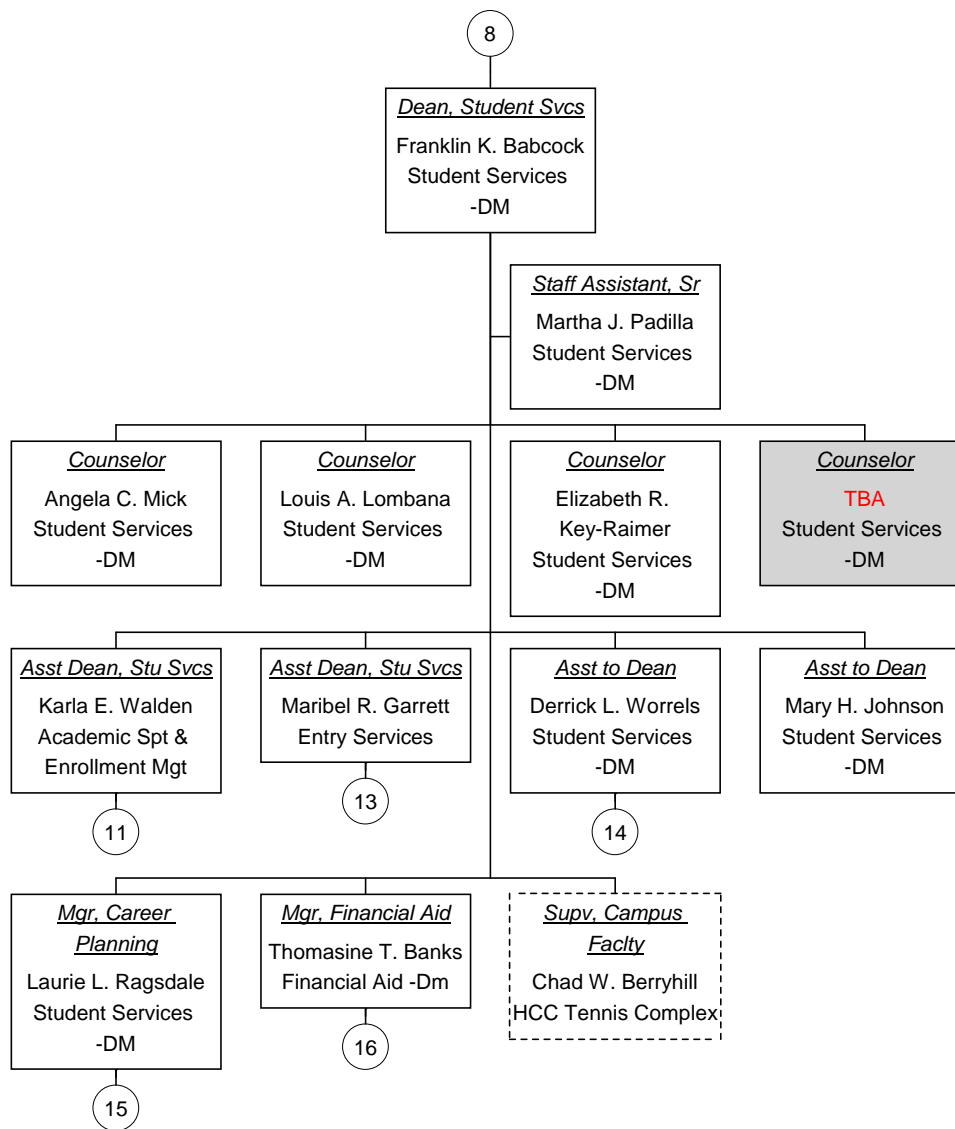

### Campus President, DM As of 01/20/2009

Vacant Position  
 Cabinet Position

**Exec Staff Assistant As of  
01/20/2009**

■ Vacant Position  
■ Cabinet Position

Dean, Student Svcs As of 01/20/2009

Vacant Position  
 Cabinet Position