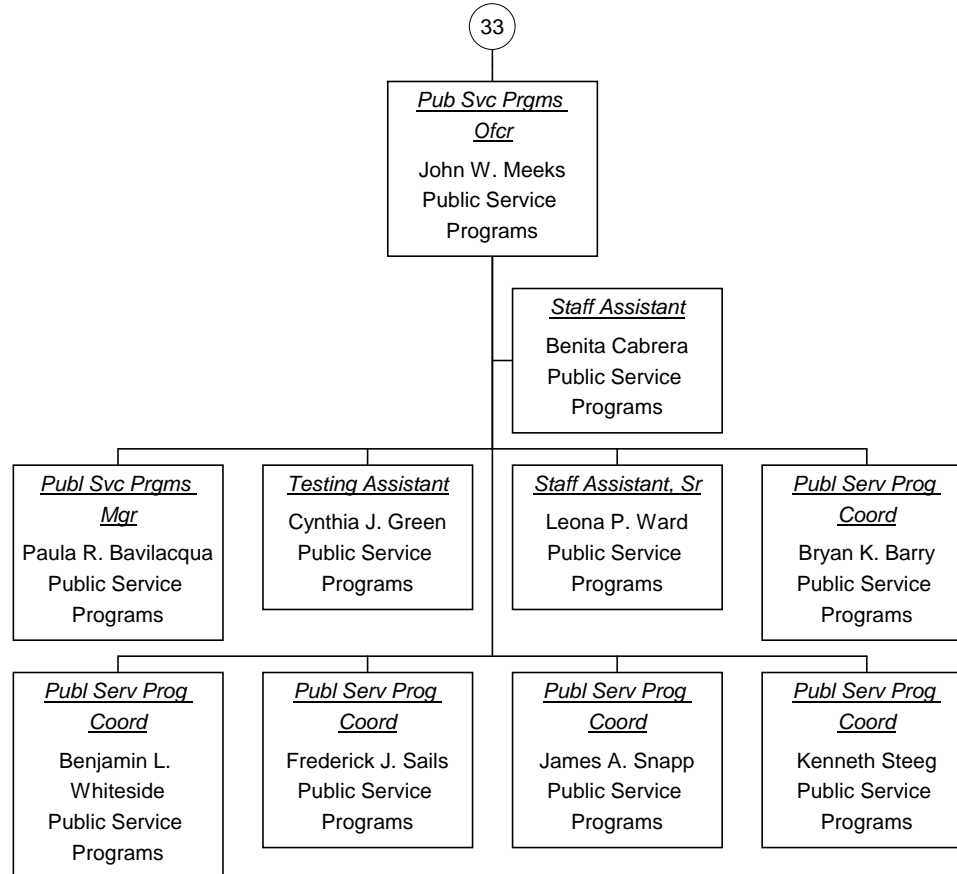

Vacant Position  
Cabinet Position

Dean, Assoc Science As of  
01/20/2009

Vacant Position  
Cabinet Position

**Pub Svc Prgms Ofcr As of  
01/20/2009**

Vacant Position  
 Cabinet Position

**Coord, Child Dev Ctr As of  
01/20/2009**

Vacant Position  
 Cabinet Position

**Coord, Child Dev Ctr As of  
01/20/2009**

■ Vacant Position  
■ Cabinet Position

**Campus Grants Ofcr As of  
01/20/2009**

■ Vacant Position  
■ Cabinet Position

**Campus President, Br As of 01/20/2009**