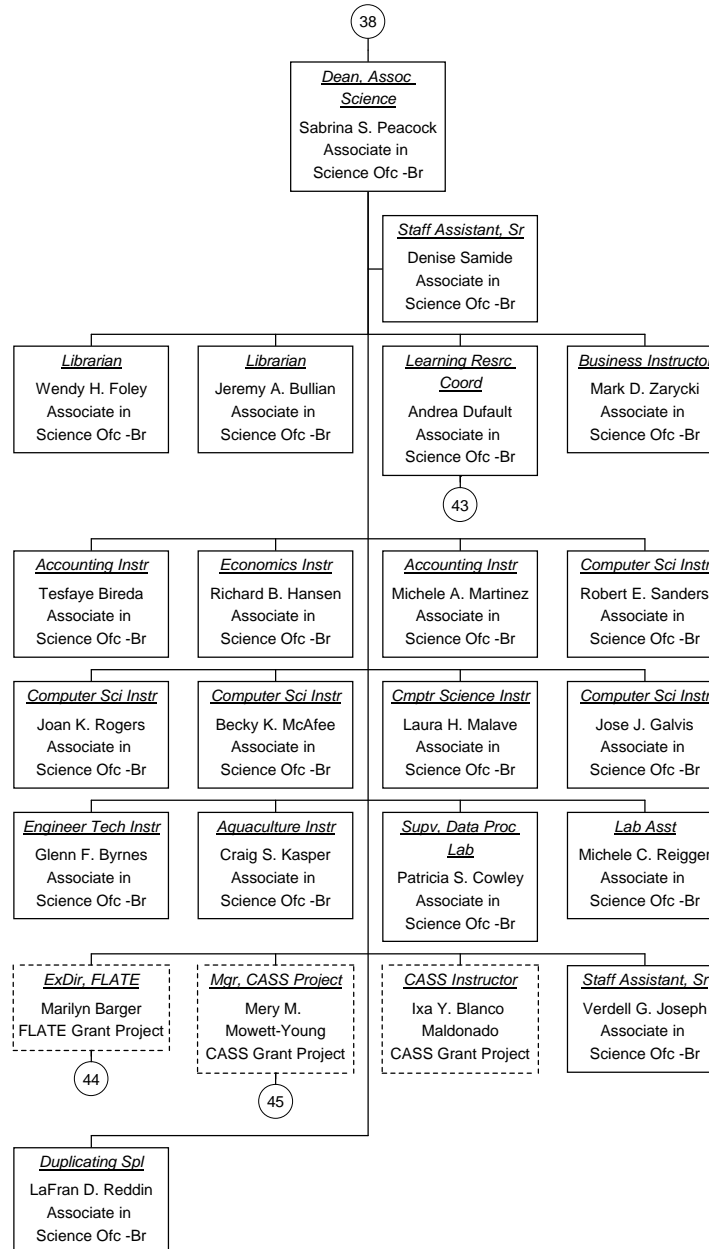

Dean, Assoc Science As of
01/20/2009

Vacant Position
 Cabinet Position