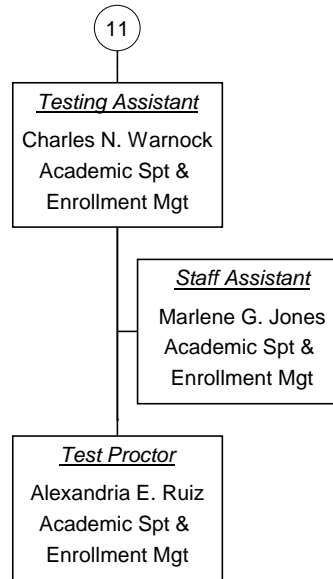

Testing Assistant As of
01/20/2009

■ Vacant Position
■ Cabinet Position