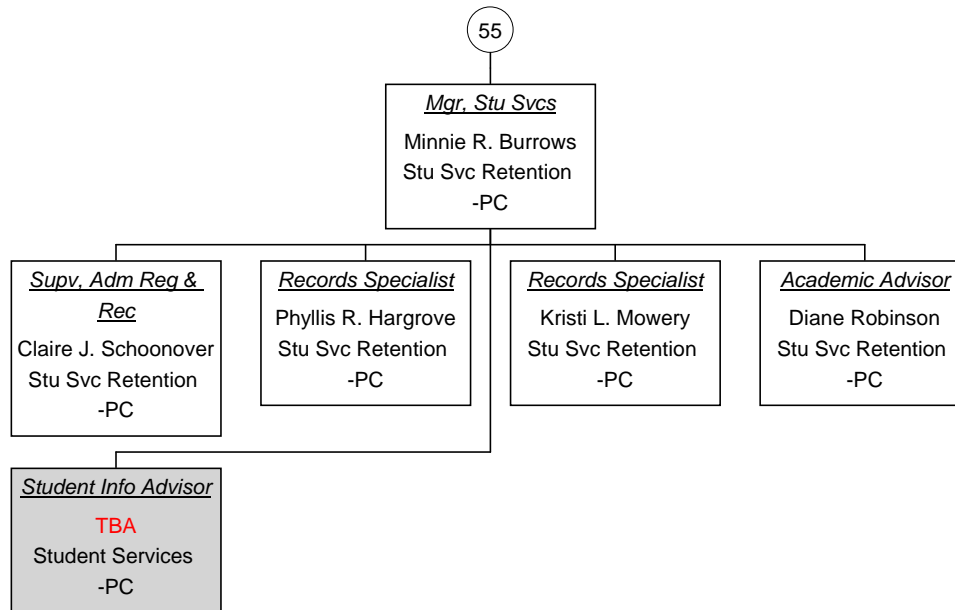

Mgr, Stu Svcs As of 01/20/2009

Vacant Position
 Cabinet Position