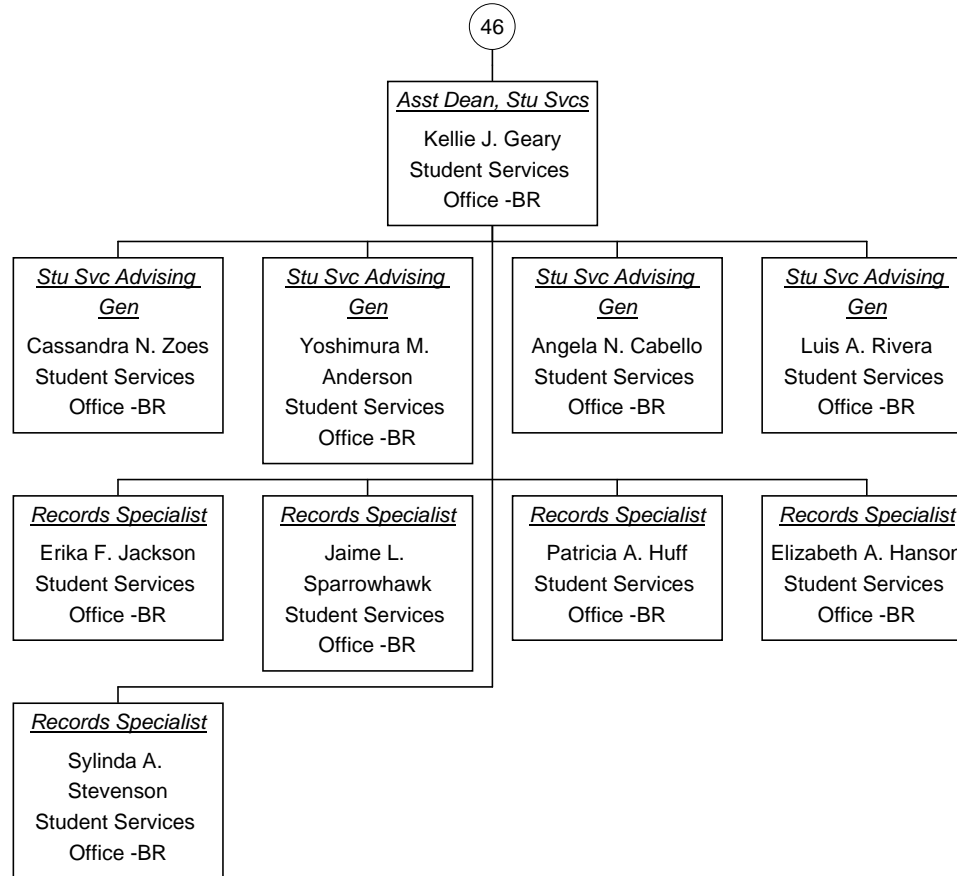

**Asst Dean, Stu Svcs As of
01/20/2009**

Vacant Position
 Cabinet Position