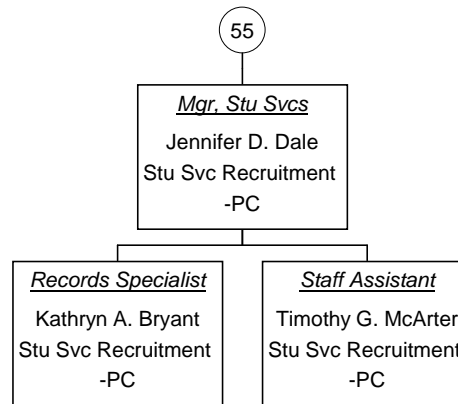

Mgr, Stu Svcs As of 01/20/2009

■ Vacant Position
■ Cabinet Position