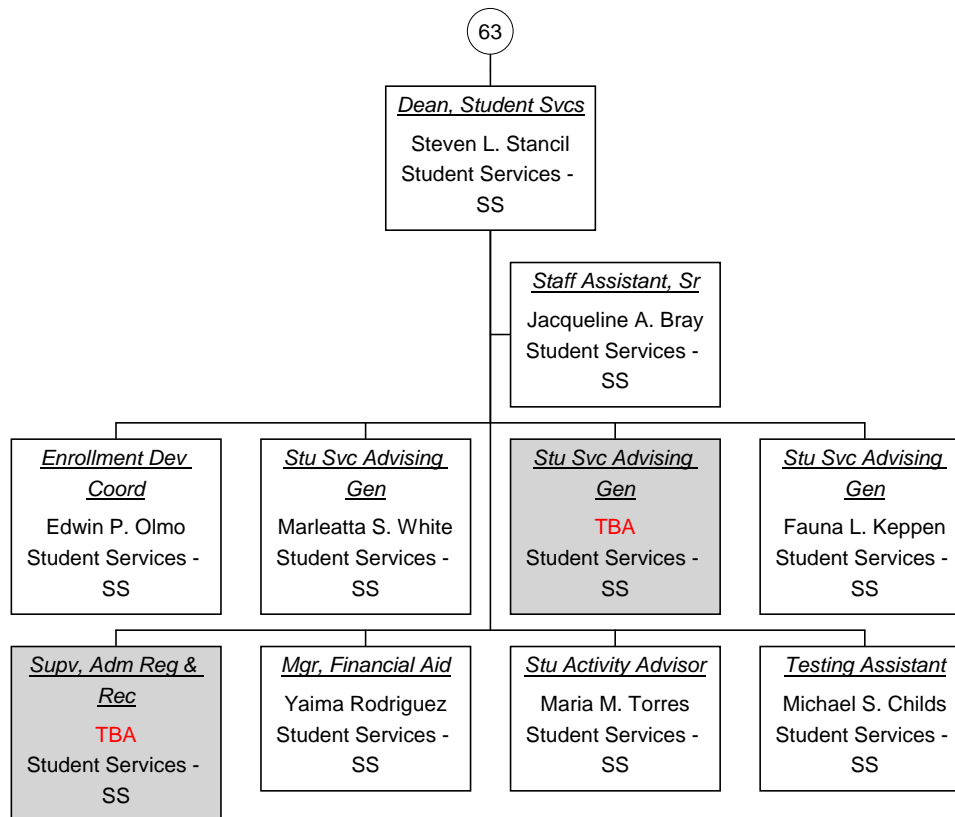

Vacant Position  
 Cabinet Position

**Supv, Maintenance As of  
01/20/2009**

■ Vacant Position  
■ Cabinet Position

**Dean, Student Svcs As of  
01/20/2009**

Vacant Position  
 Cabinet Position

Dean, Academic Affrs As of  
01/20/2009