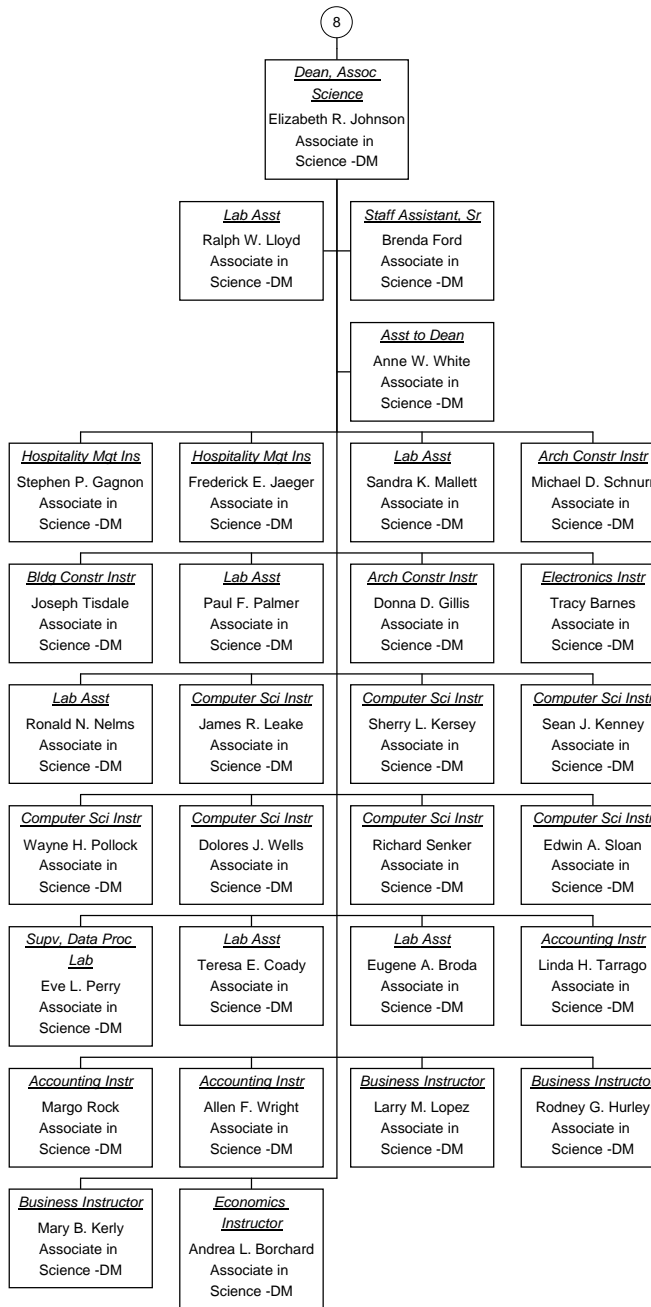

**Dean, Assoc Science As of
01/20/2009**

Vacant Position
Cabinet Position