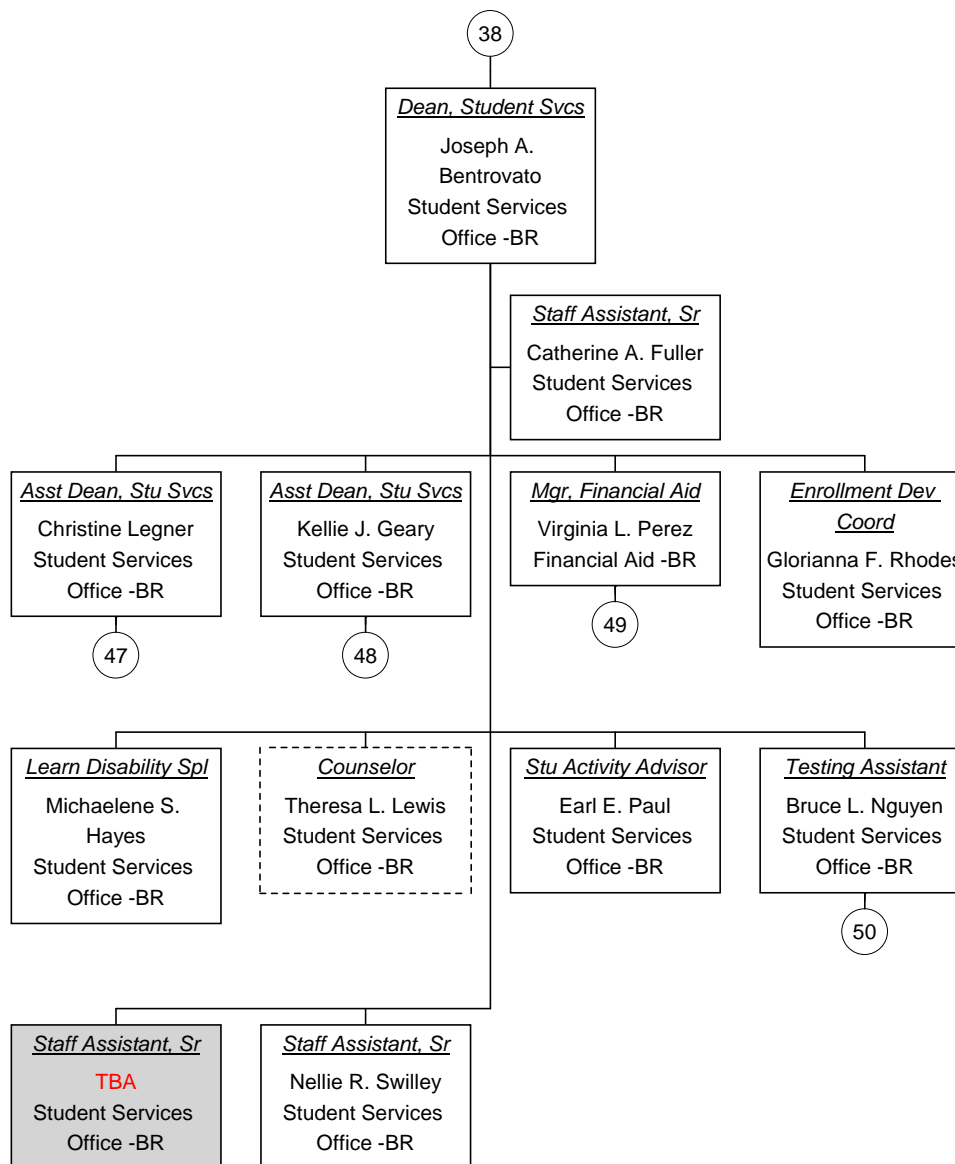

Vacant Position  
 Cabinet Position

**Mgr, CASS Project As of  
01/20/2009**

Vacant Position  
Cabinet Position

**Dean, Student Svcs As of  
01/20/2009**

Vacant Position  
 Cabinet Position

**Asst Dean, Stu Svcs As of  
01/20/2009**