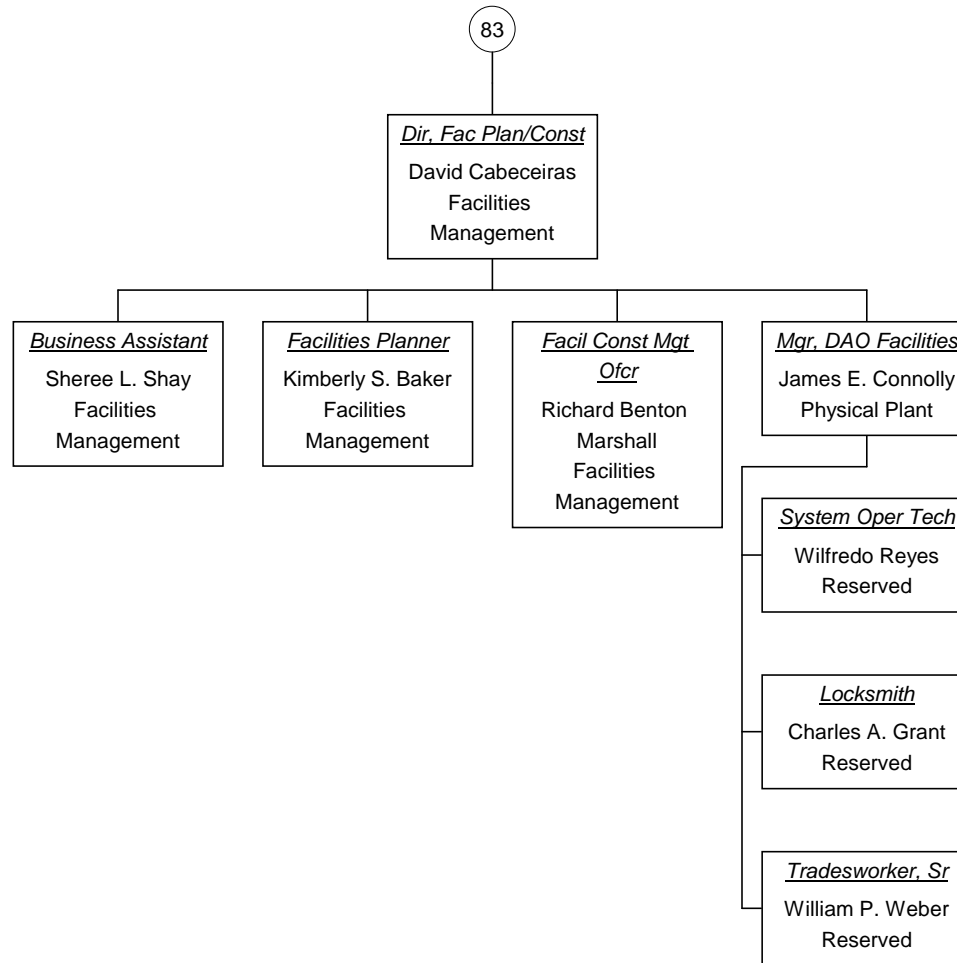

■ Vacant Position  
■ Cabinet Position

Dir, Fac Plan/Const As of 01/20/2009

Vacant Position  
 Cabinet Position

Mgr, Operations As of  
01/20/2009

Vacant Position  
Cabinet Position

**VP, Info Technology As of  
01/20/2009**