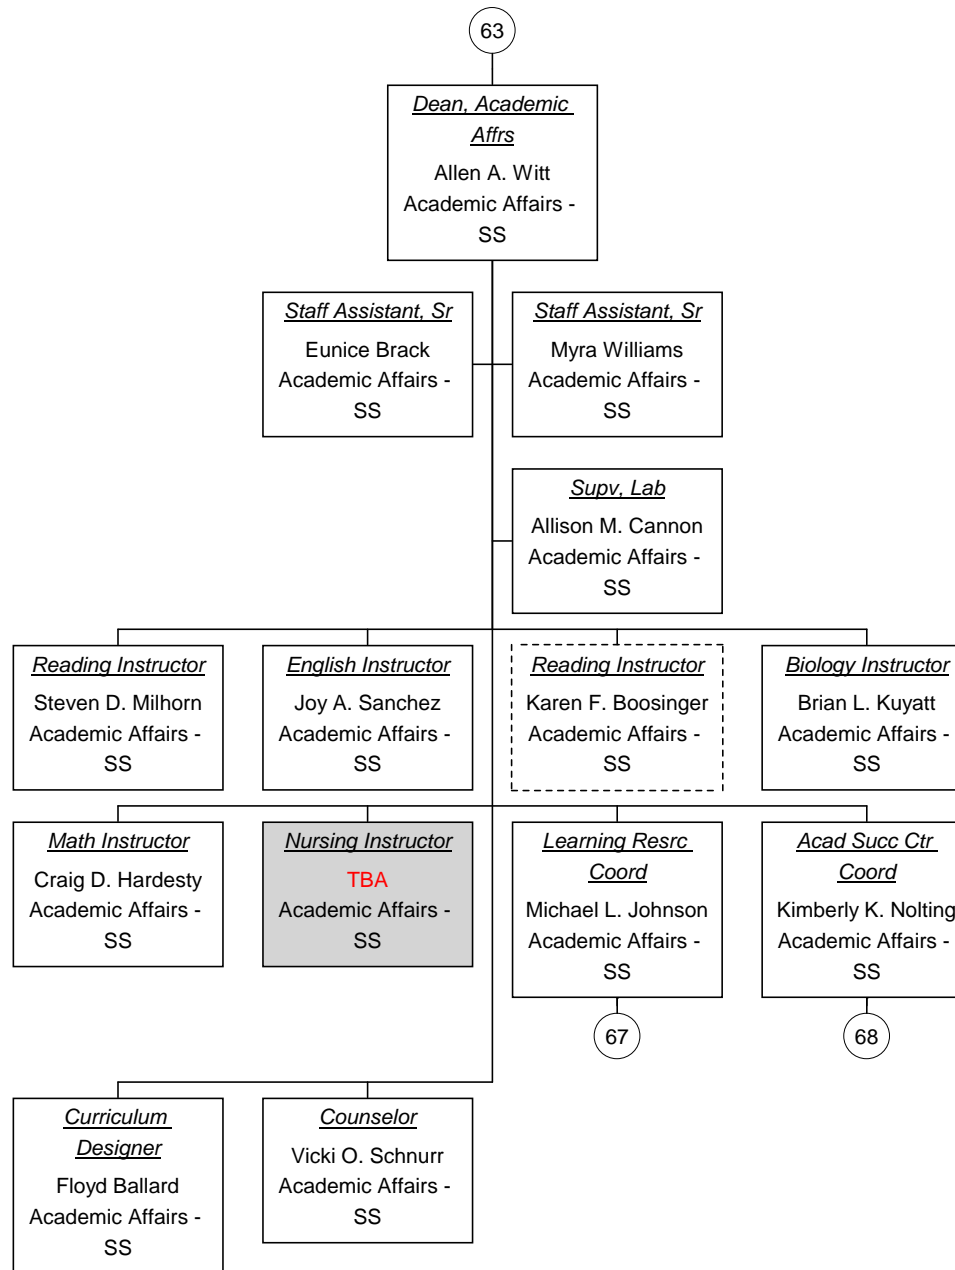

Vacant Position  
 Cabinet Position

**Supv, Maintenance As of  
01/20/2009**

■ Vacant Position  
■ Cabinet Position

**Dean, Student Svcs As of  
01/20/2009**

Vacant Position  
 Cabinet Position

Dean, Academic Affrs As of  
01/20/2009