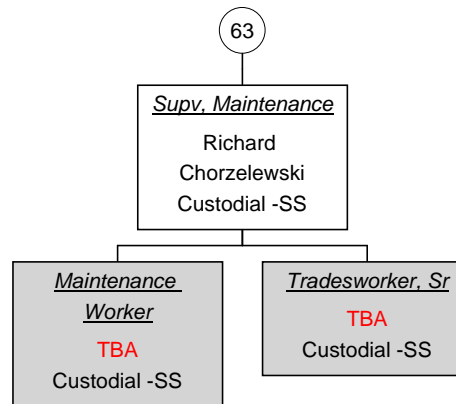

**Supv, Maintenance As of
01/20/2009**

■ Vacant Position
■ Cabinet Position