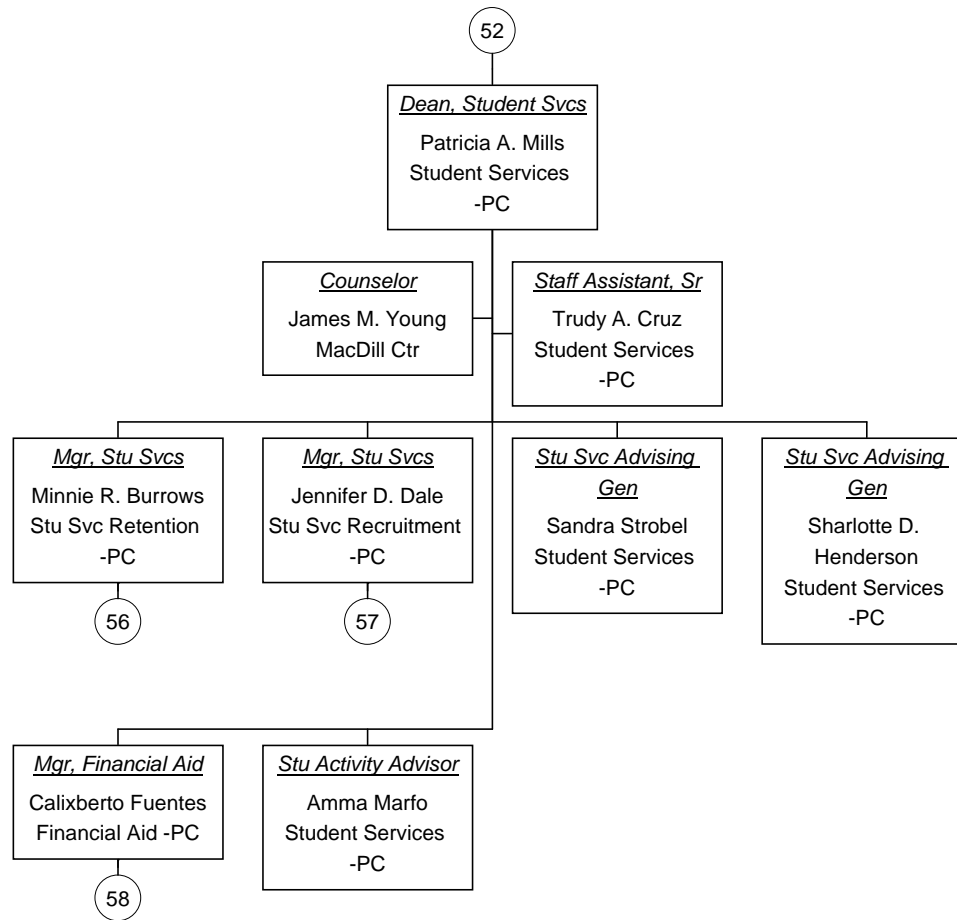

Mgr, Facilities As of 01/20/2009

Vacant Position  
Cabinet Position

**Mgr, Envir Programs As of  
01/20/2009**

■ Vacant Position  
■ Cabinet Position

**Dean, Student Svcs As of  
01/20/2009**

Vacant Position  
 Cabinet Position