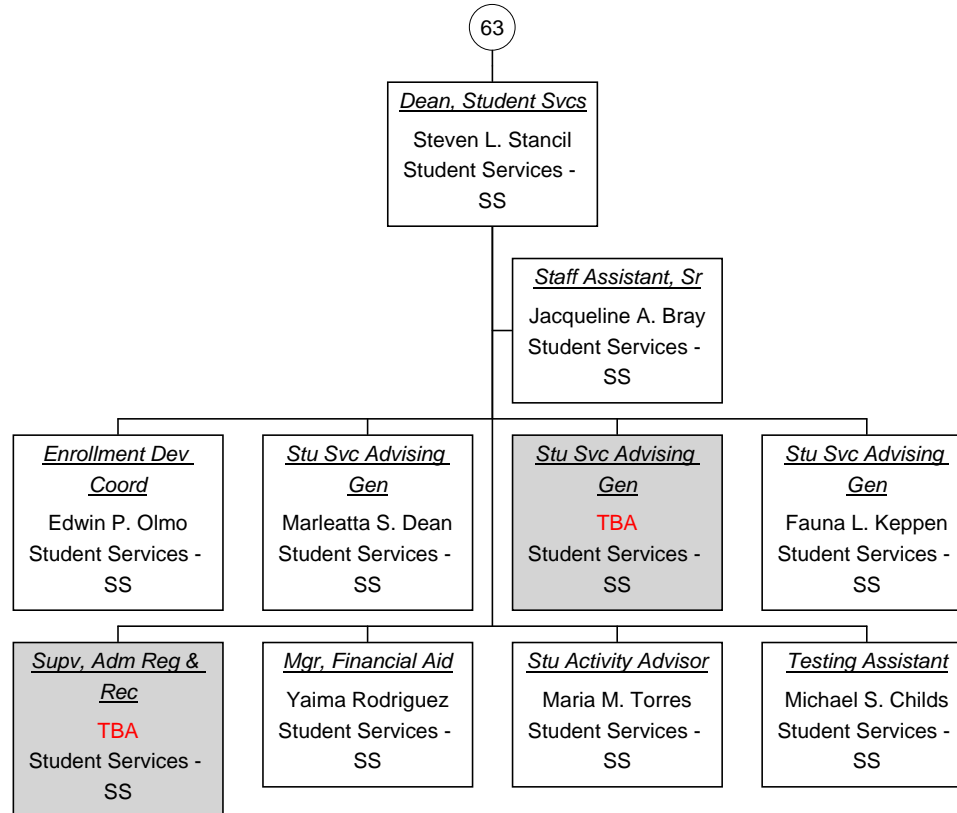

**Dean, Student Svcs As of
02/03/2009**

Vacant Position
 Cabinet Position