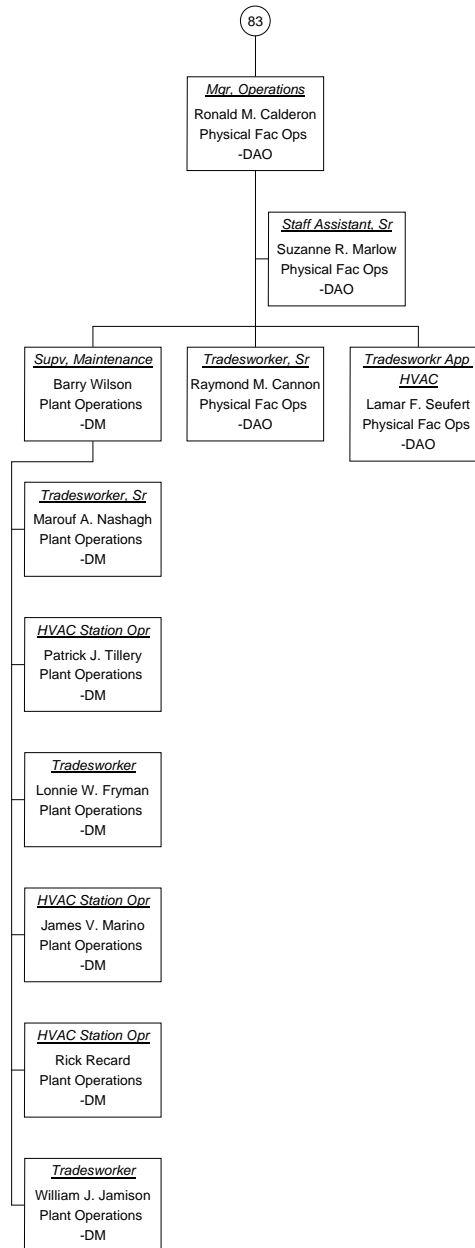

Mgr, Operations As of
02/03/2009

Vacant Position
Cabinet Position