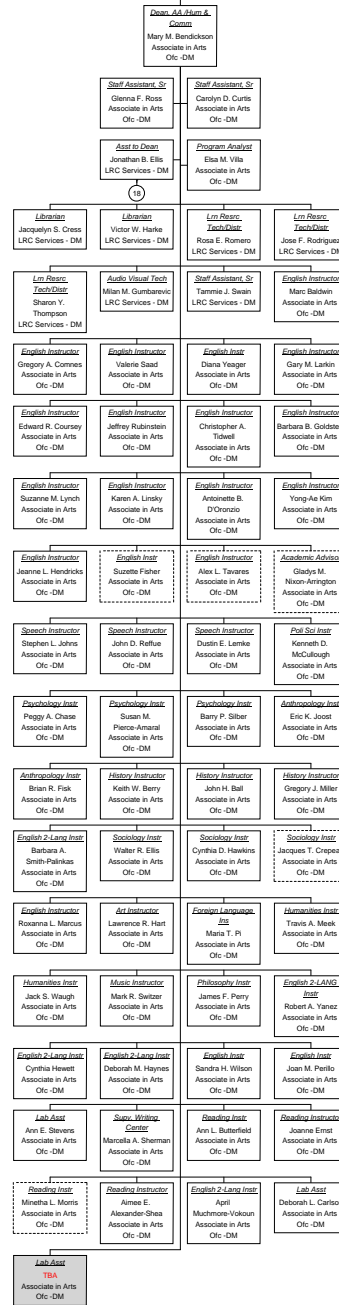

Dean, AA/Hum & Comm As of
02/03/2009

Vacant Position
Cabinet Position