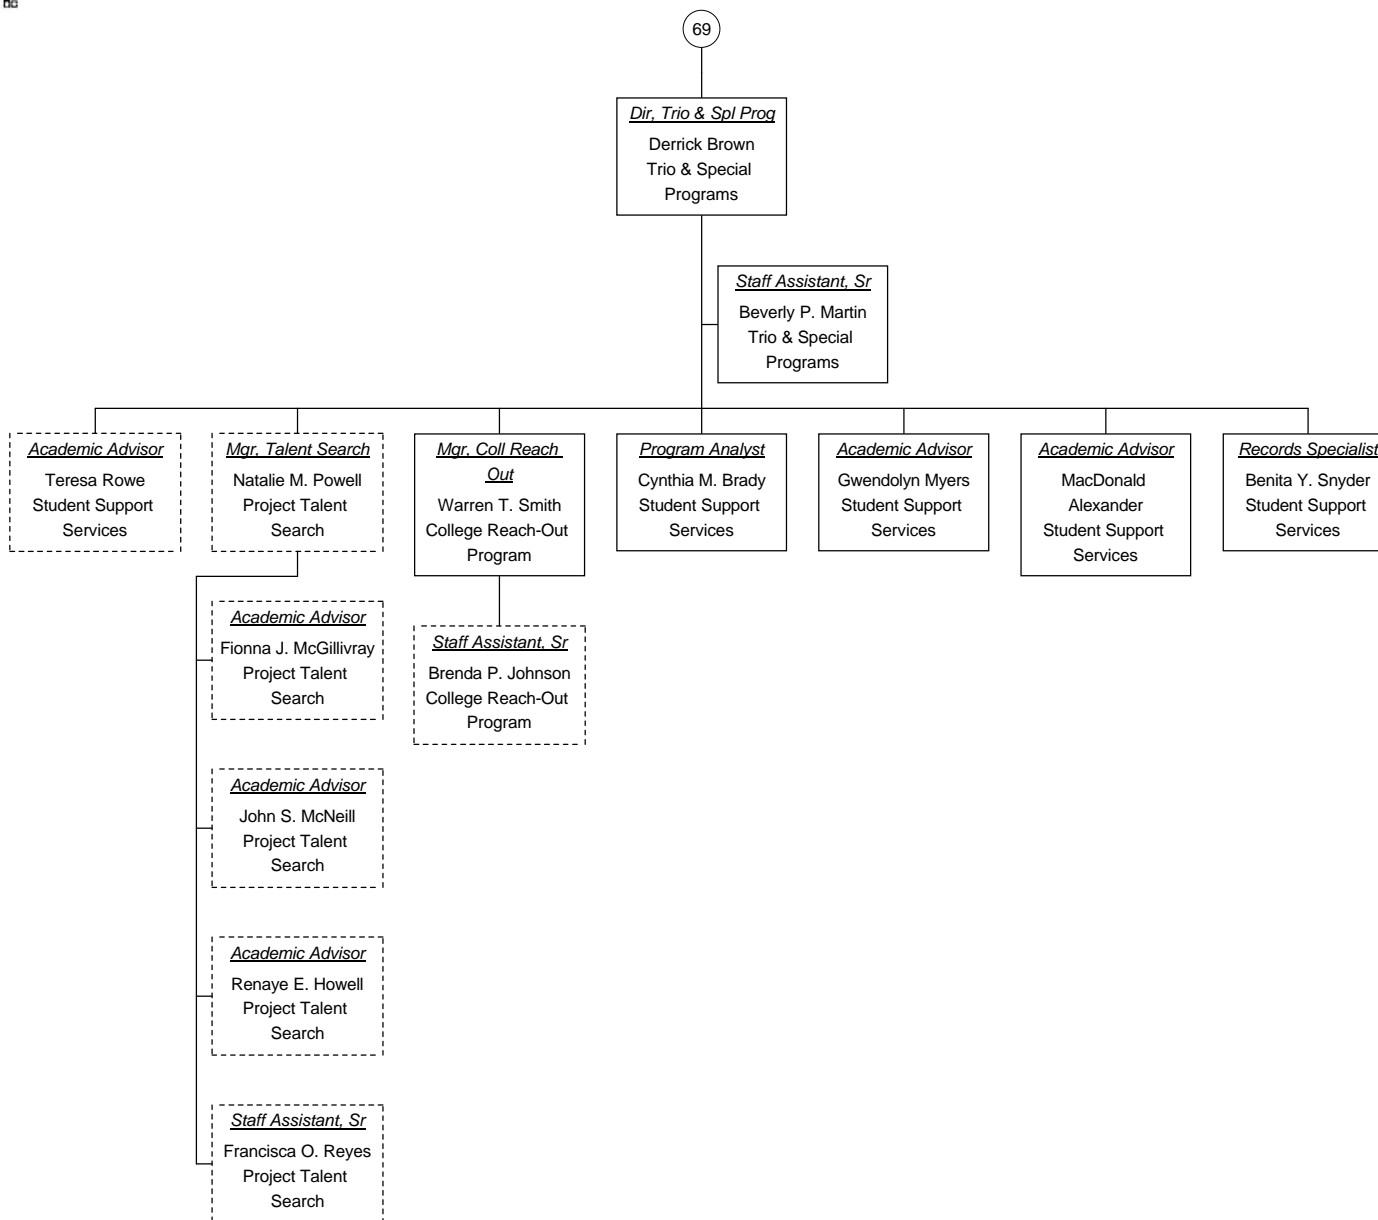

■ Vacant Position
■ Cabinet Position

**Acad Succ Ctr Coord As of
02/03/2009**

■ Vacant Position
■ Cabinet Position

**VP, Stu Svc Enr Mgt As of
02/03/2009**

Vacant Position
 Cabinet Position

Dir, Trio & Spl Prog As of
02/03/2009