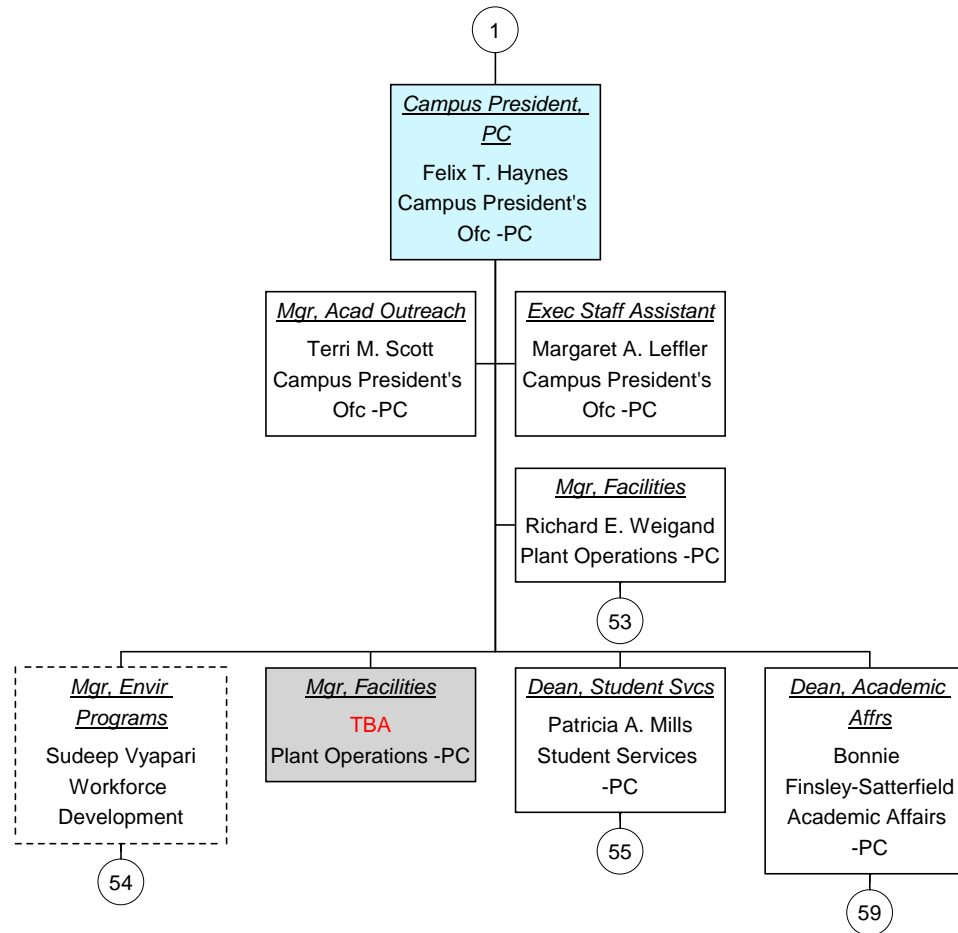

■ Vacant Position
■ Cabinet Position

Testing Assistant As of 02/03/2009

■ Vacant Position
■ Cabinet Position

Mgr, Facilities As of 02/03/2009

Vacant Position
 Cabinet Position

**Campus President, PC As of
02/03/2009**