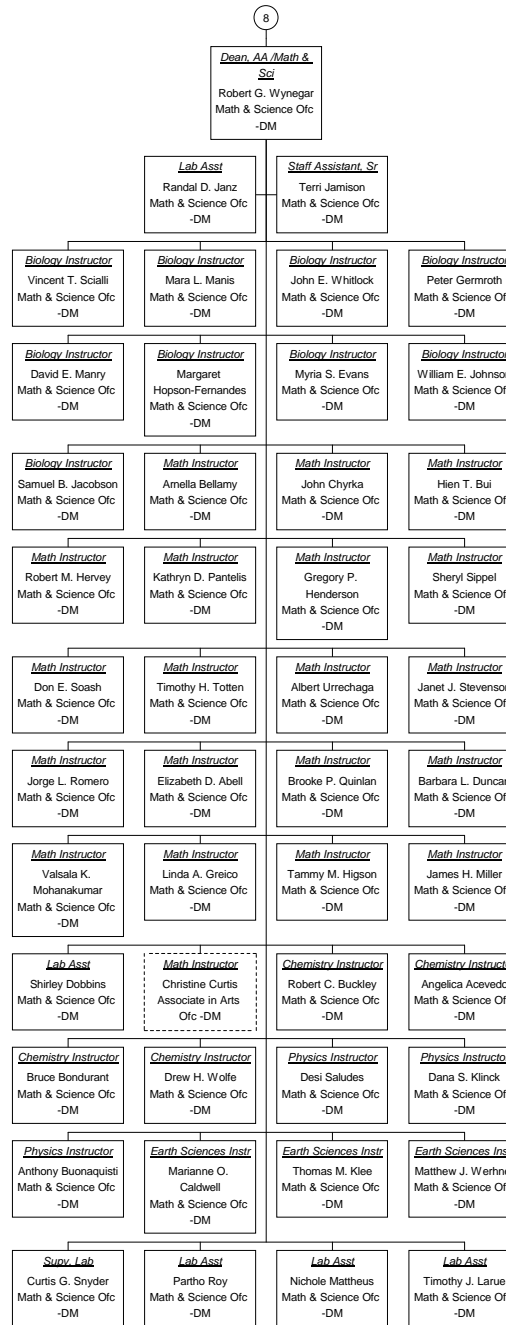

Dean, AA /Math & Sci as of
02/03/2009

Vacant Position
Cabinet Position