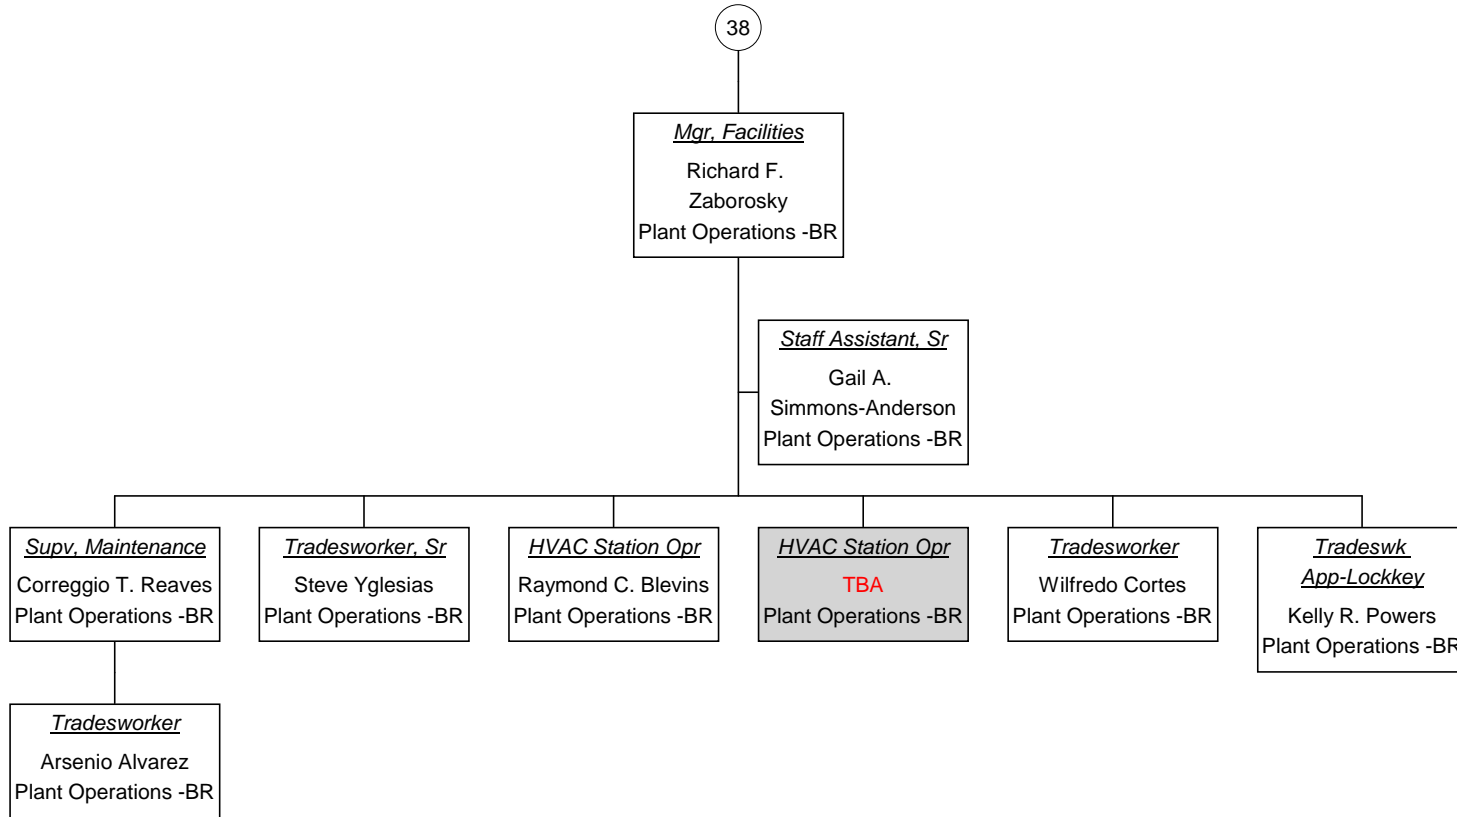

■ Vacant Position
■ Cabinet Position

Testing Assistant As of 02/03/2009

■ Vacant Position
■ Cabinet Position

Mgr, Facilities As of 02/03/2009

Vacant Position
 Cabinet Position

**Campus President, PC As of
02/03/2009**