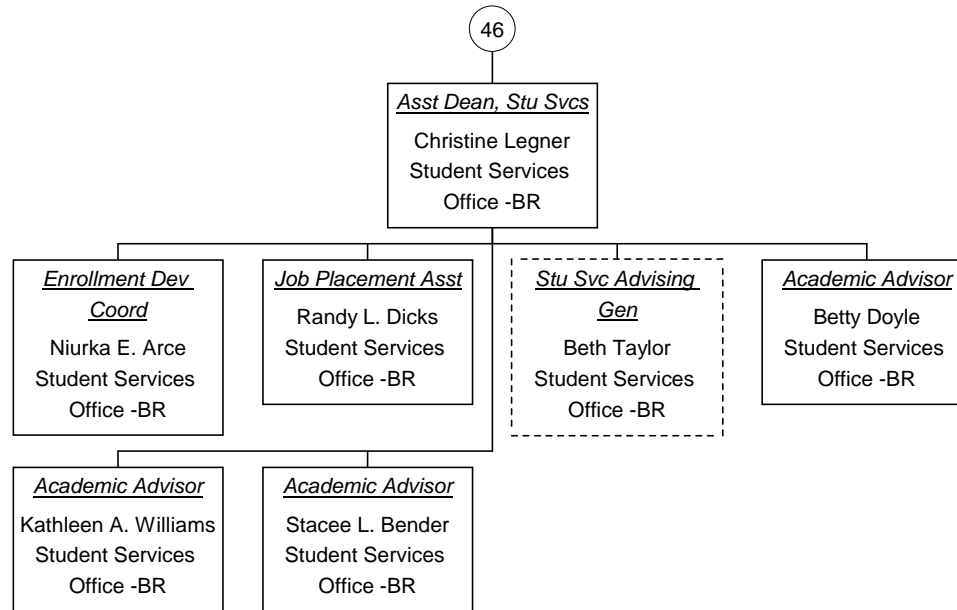

**Asst Dean, Stu Svcs As of
02/03/2009**

Vacant Position
 Cabinet Position