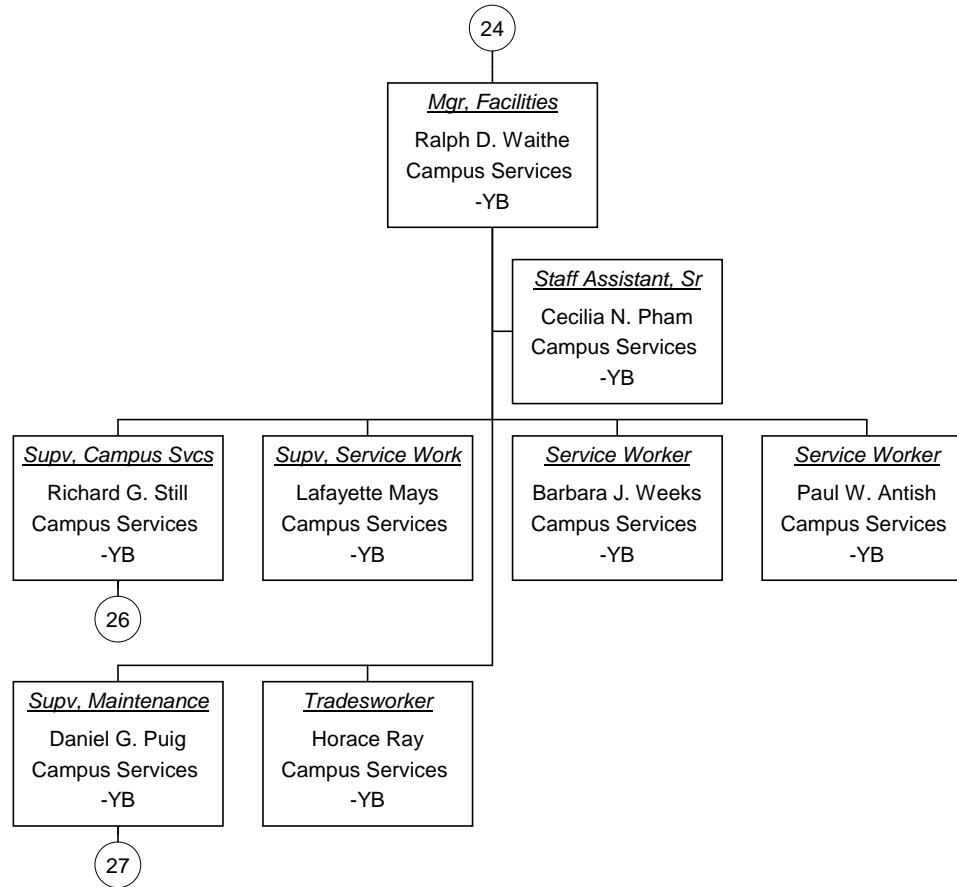

Mgr, Facilities As of 02/03/2009

Vacant Position
 Cabinet Position