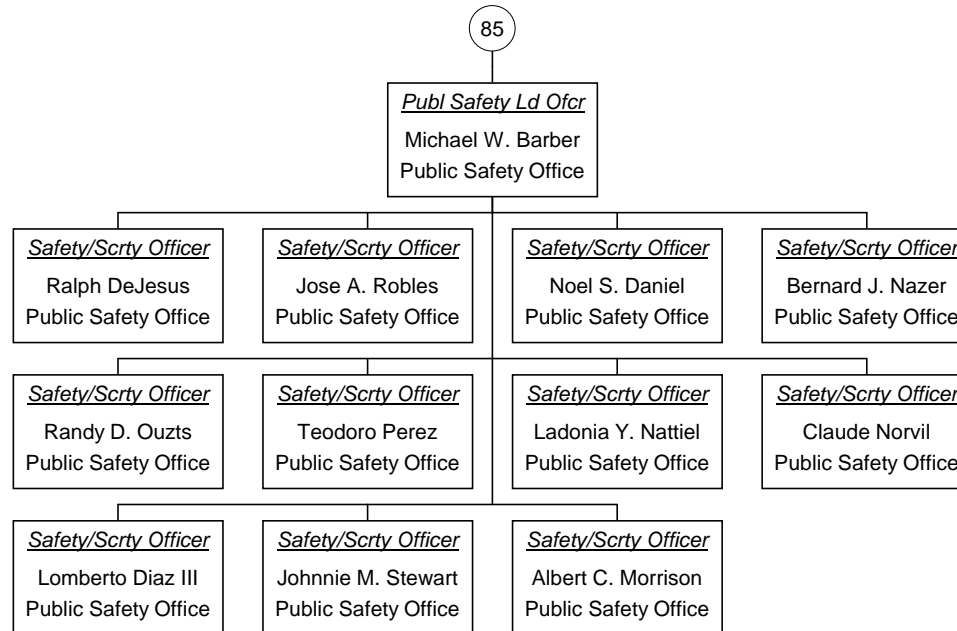

**Publ Safety Ld Ofcr As of
02/03/2009**

Vacant Position
 Cabinet Position

**Publ Safety Ld Ofcr As of
02/03/2009**

Vacant Position
 Cabinet Position

Aux Svcs Ofcr As of 02/03/2009

Legend:

- Vacant Position (Grey box)
- Cabinet Position (Cyan box)