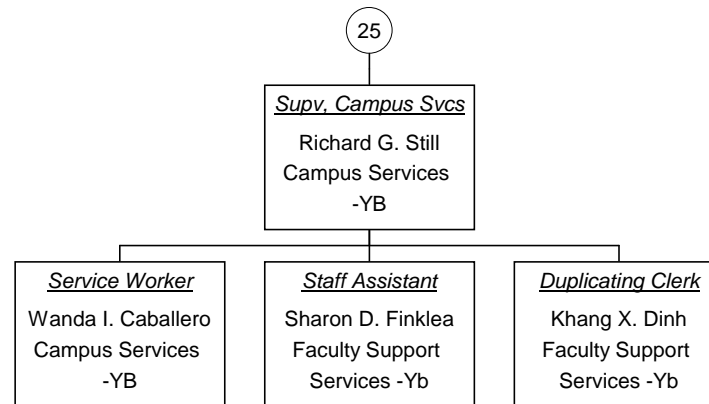

**Supv, Campus Svcs As of
02/03/2009**

■ Vacant Position
■ Cabinet Position