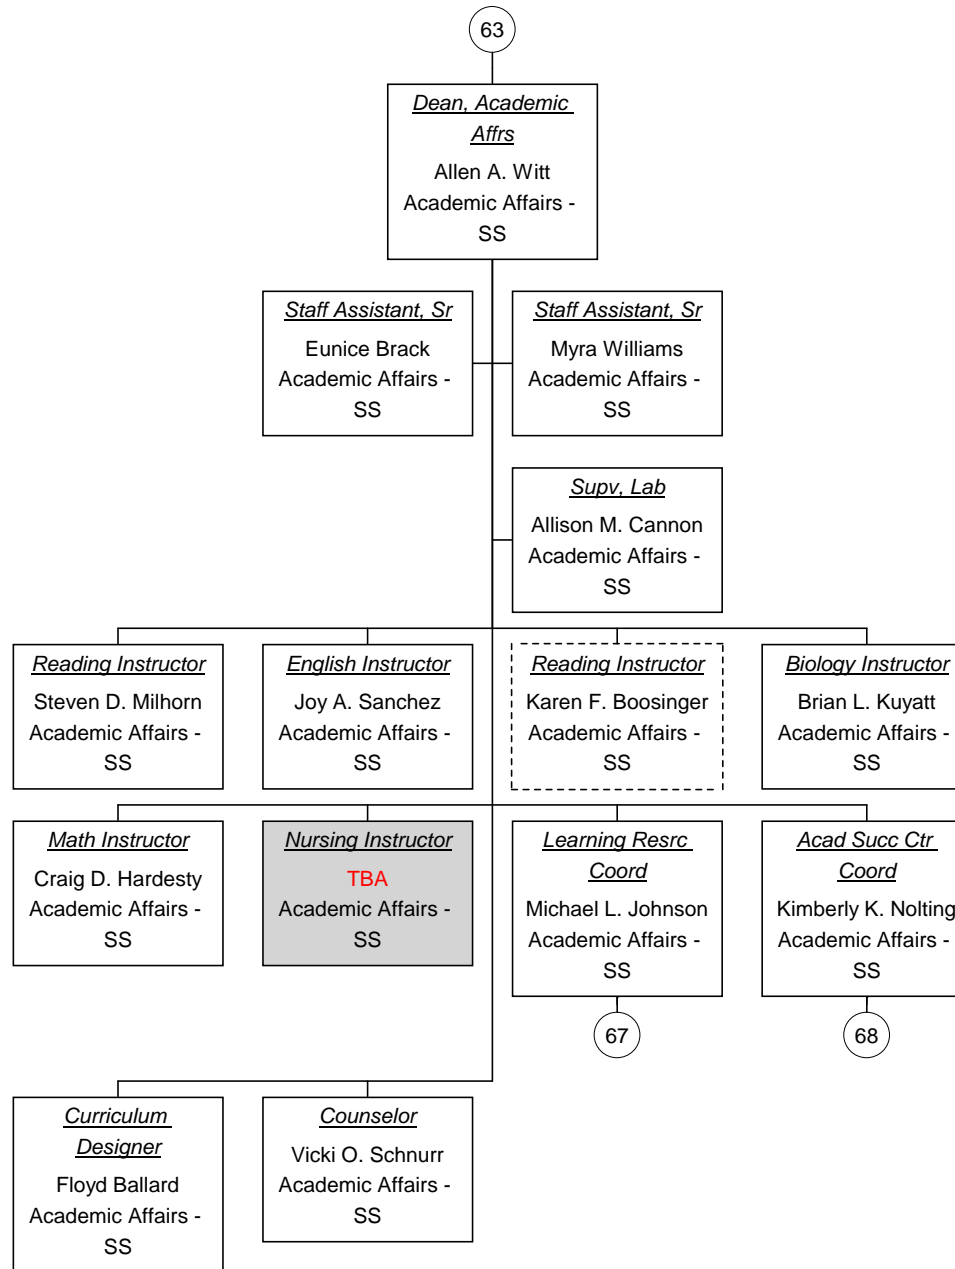

■ Vacant Position
■ Cabinet Position

**Dean, Student Svcs As of
02/03/2009**

Vacant Position
 Cabinet Position

Dean, Academic Affrs As of
02/03/2009

Vacant Position
 Cabinet Position

**Learning Resrc Coord As of
02/03/2009**