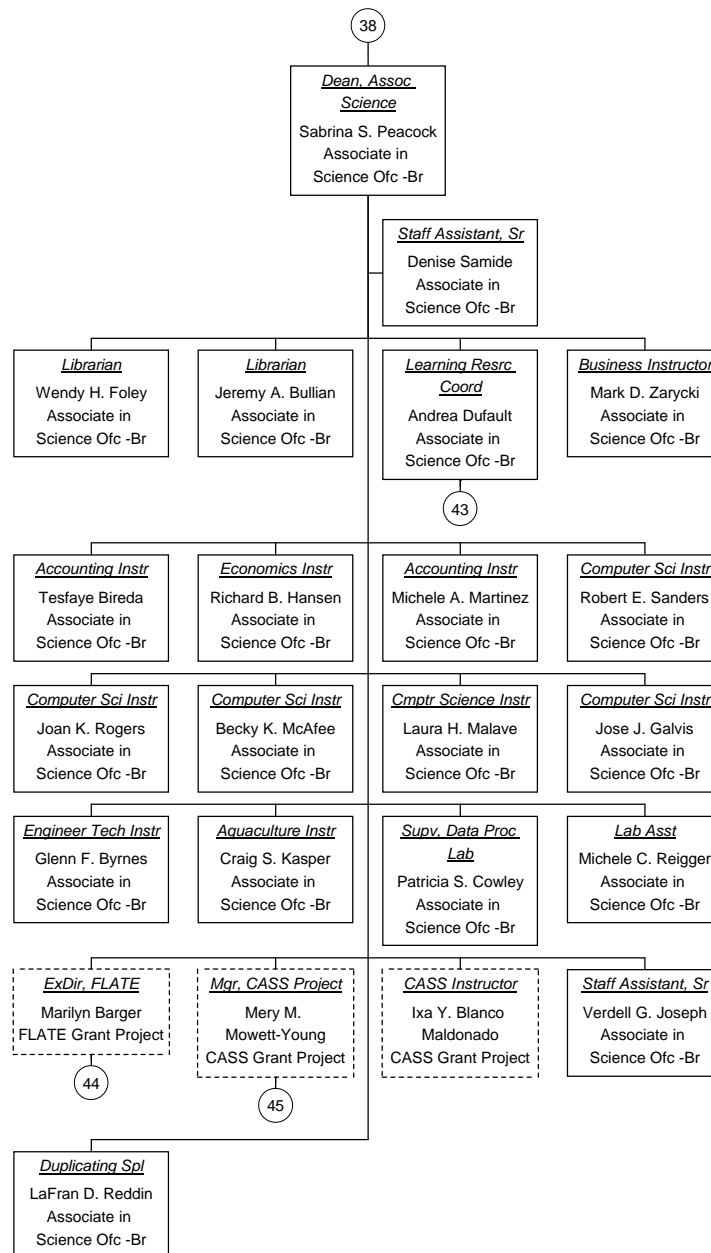

Vacant Position
Cabinet Position

**Mgr, Acad Spt Svcs As of
02/03/2009**

■ Vacant Position
■ Cabinet Position

Dean, Assoc Science As of
02/03/2009

Vacant Position
 Cabinet Position

Learning Resrc Coord As of
02/03/2009