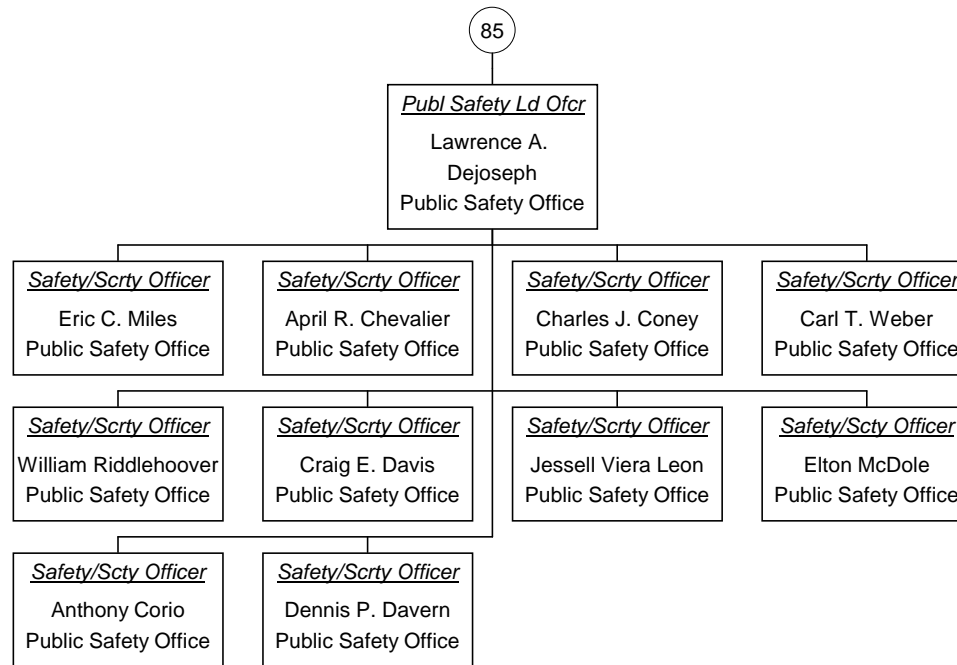

**Publ Safety Ld Ofcr As of
02/03/2009**

Vacant Position
 Cabinet Position

**Publ Safety Ld Ofcr As of
02/03/2009**

Vacant Position
 Cabinet Position

Aux Svcs Ofcr As of 02/03/2009

Legend:

- Vacant Position (Grey box)
- Cabinet Position (Cyan box)