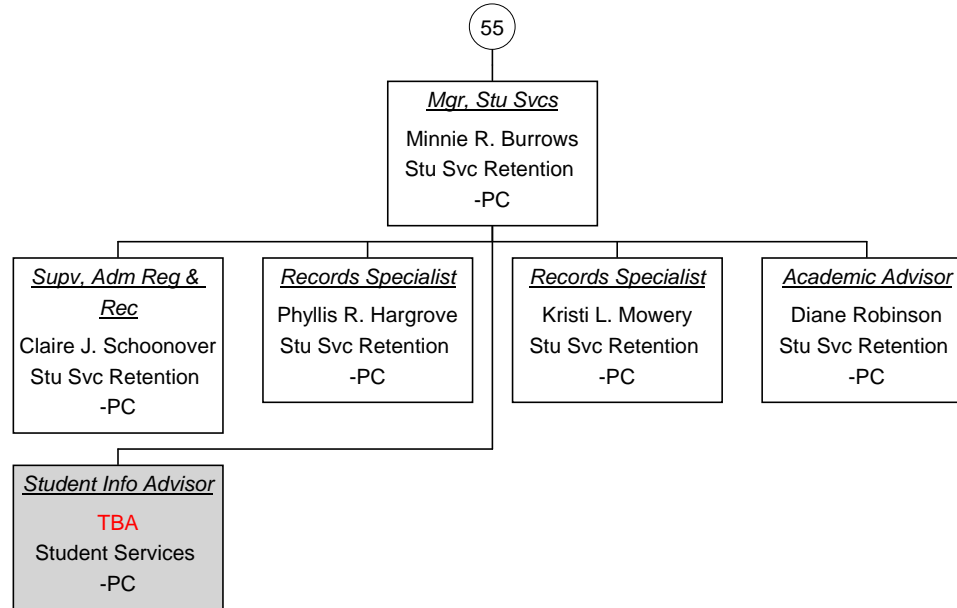

Mgr, Stu Svcs As of 02/03/2009

■ Vacant Position
■ Cabinet Position