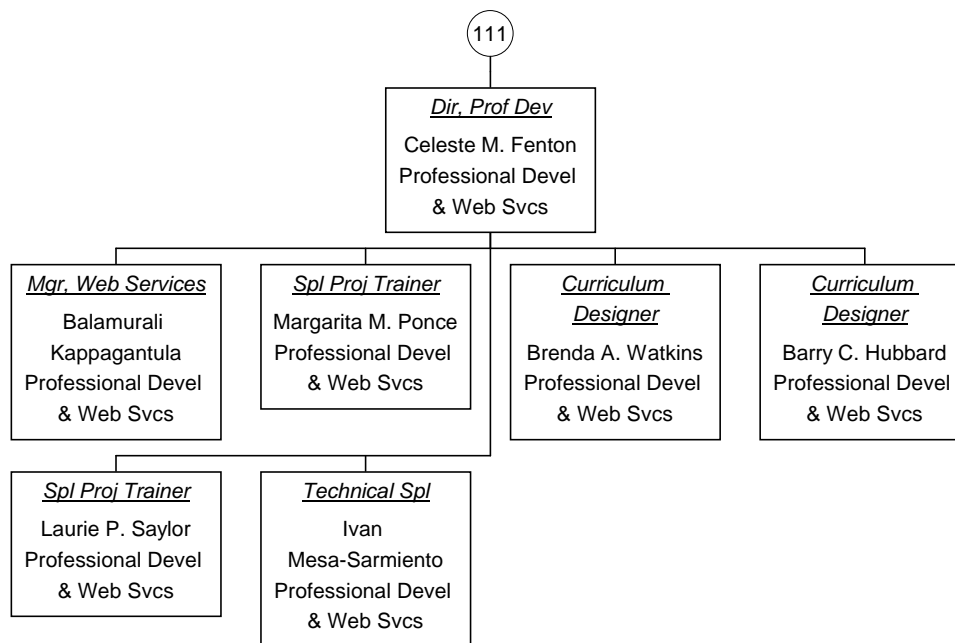

**Dir, Admin Systems As of
02/03/2009**

Vacant Position
 Cabinet Position

**Tele & Hlp Dsk Coord As of
02/03/2009**

Vacant Position
 Cabinet Position

Dir, Prof Dev As of 02/03/2009

Vacant Position
Cabinet Position