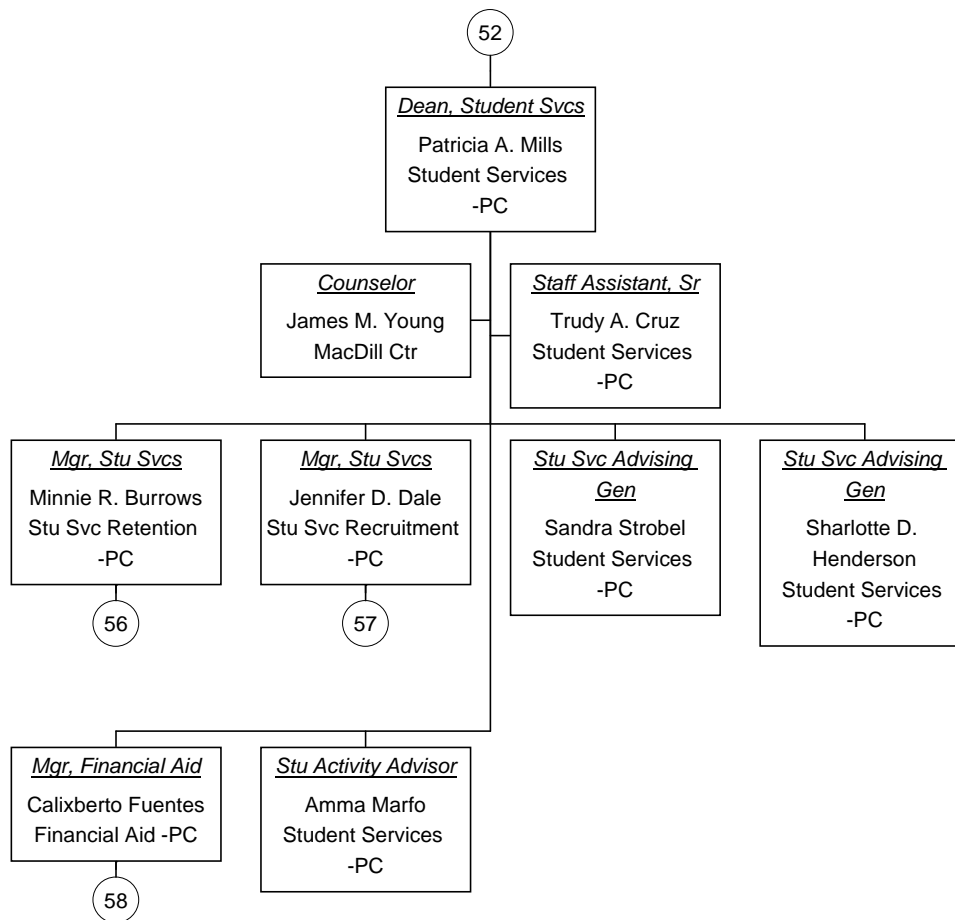

Vacant Position
 Cabinet Position

Mgr, Facilities As of 02/03/2009

Vacant Position
Cabinet Position

**Mgr, Envir Programs As of
02/03/2009**

Vacant Position
Cabinet Position

**Dean, Student Svcs As of
02/03/2009**