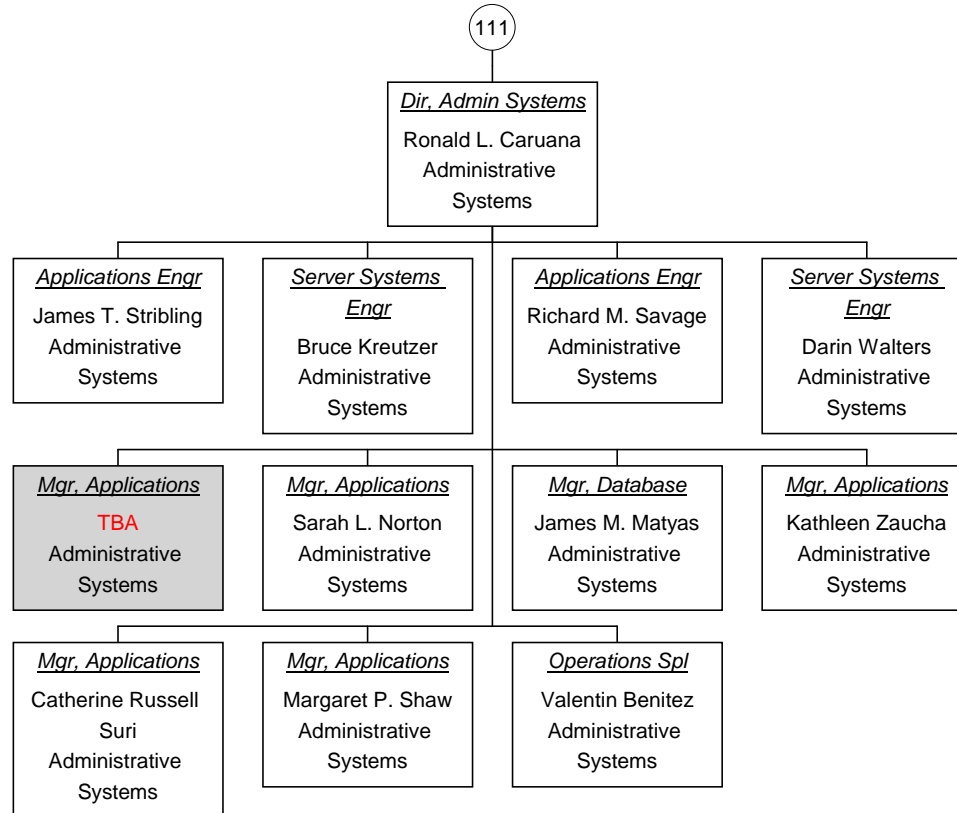

**Dir, Admin Systems As of
02/03/2009**

Vacant Position
 Cabinet Position