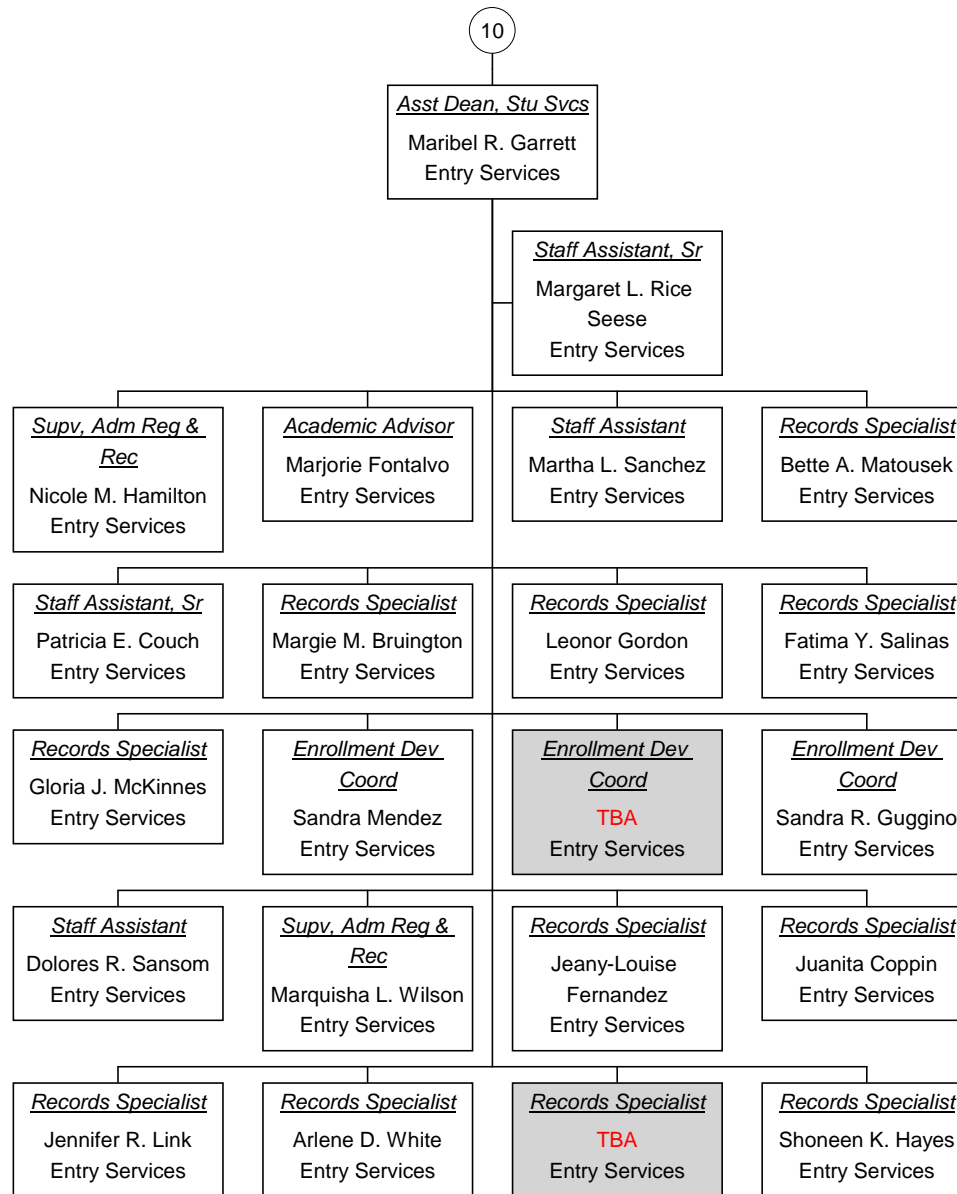

**Asst Dean, Stu Svcs As of
02/03/2009**

Vacant Position
 Cabinet Position