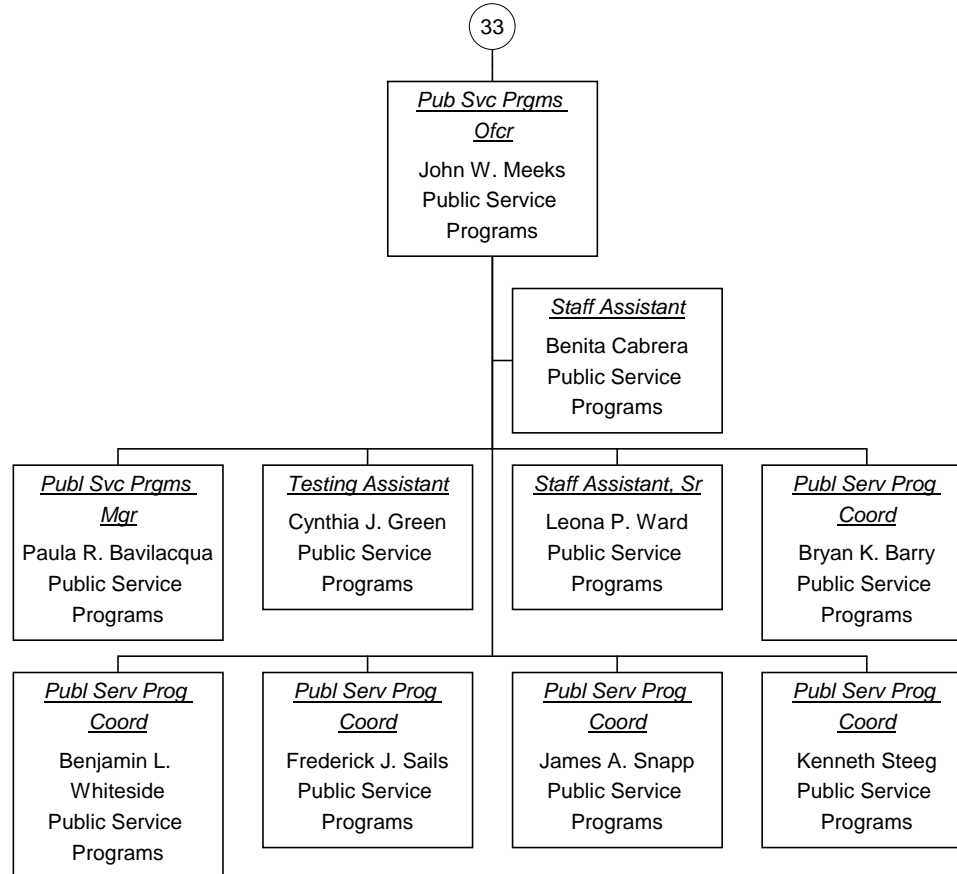

**Mgr, Financial Aid As of
02/03/2009**

■ Vacant Position
■ Cabinet Position

Vacant Position
Cabinet Position

Dean, Assoc Science As of
02/03/2009

Vacant Position
Cabinet Position

**Pub Svc Prgms Ofcr As of
02/03/2009**

Vacant Position
 Cabinet Position

**Coord, Child Dev Ctr As of
02/03/2009**

Vacant Position
 Cabinet Position

**Coord, Child Dev Ctr As of
02/03/2009**

■ Vacant Position
■ Cabinet Position

**Campus Grants Ofcr As of
02/03/2009**