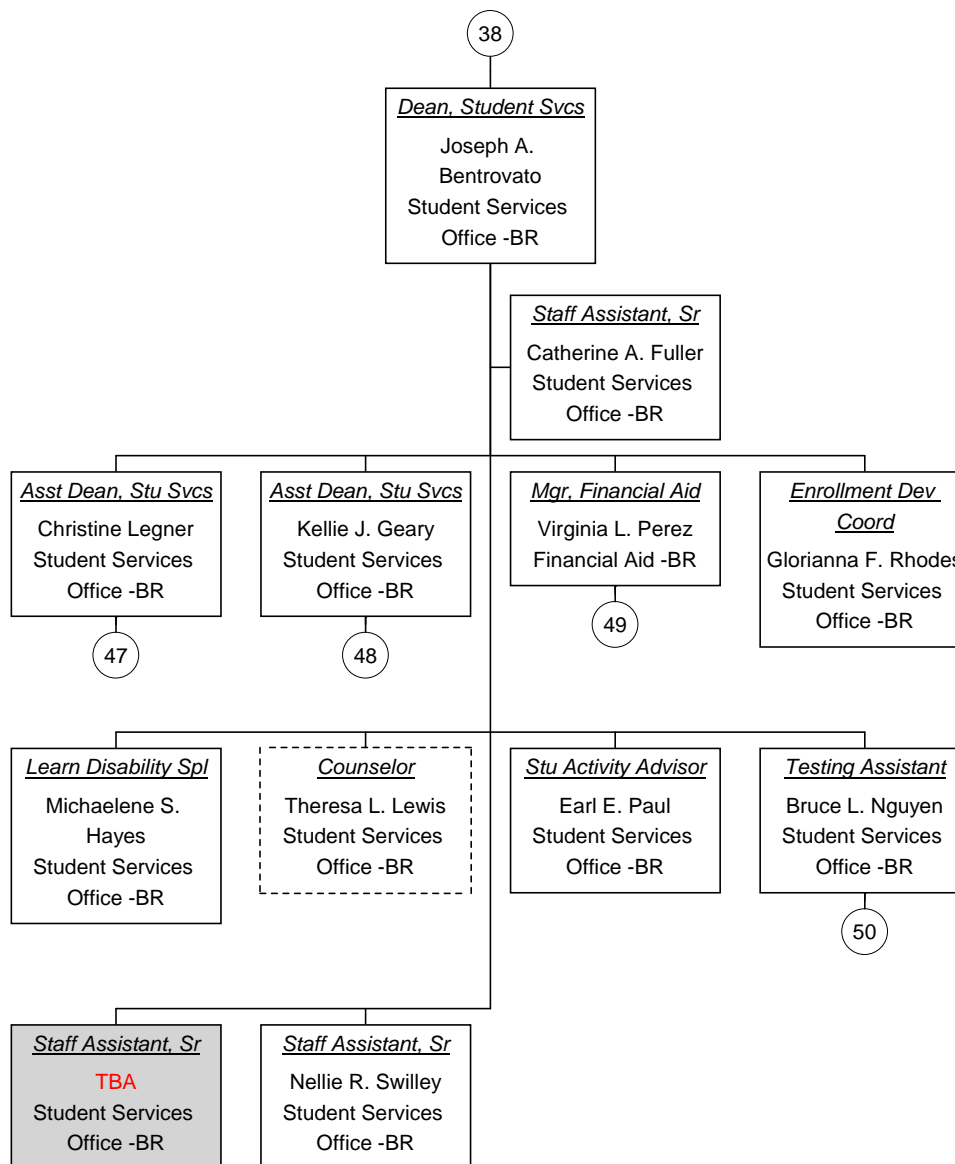

■ Vacant Position
■ Cabinet Position

ExDir, FLATE As of 02/03/2009

Vacant Position
 Cabinet Position

**Mgr, CASS Project As of
02/03/2009**

Vacant Position
Cabinet Position

**Dean, Student Svcs As of
02/03/2009**