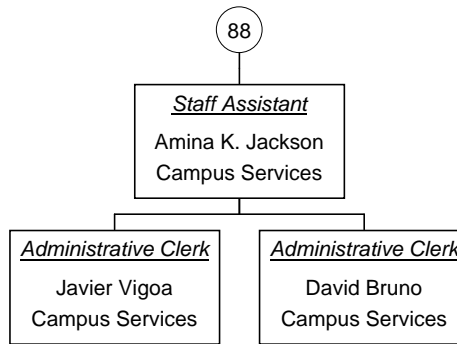

**Publ Safety Ld Ofcr As of
02/03/2009**

Vacant Position
 Cabinet Position

**Publ Safety Ld Ofcr As of
02/03/2009**

Vacant Position
 Cabinet Position

Aux Svcs Ofcr As of 02/03/2009

Legend:

- Vacant Position (Grey box)
- Cabinet Position (Cyan box)

**Supv, Warehouse As of
02/03/2009**

■ Vacant Position
■ Cabinet Position

Staff Assistant As of 02/03/2009

■ Vacant Position
■ Cabinet Position

**Supv, Campus Svcs As of
02/03/2009**

■ Vacant Position
■ Cabinet Position