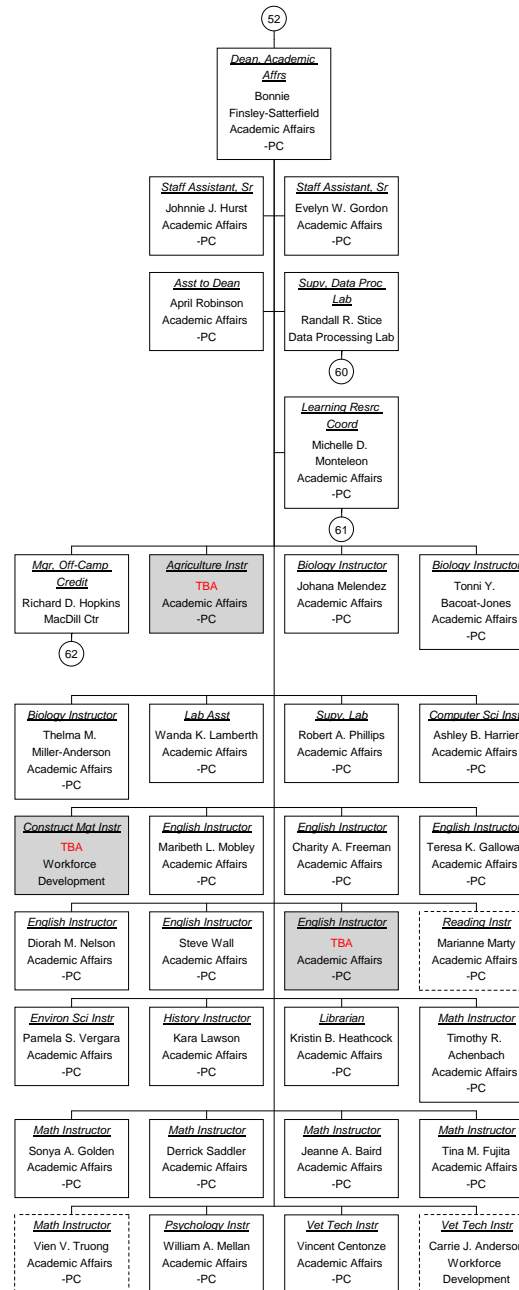

■ Vacant Position
■ Cabinet Position

Dean, Academic Affrs As of
02/03/2009

Vacant Position
Cabinet Position

**Supv, Data Proc Lab As of
02/03/2009**

■ Vacant Position
■ Cabinet Position

Learning Resrc Coord As of
02/03/2009