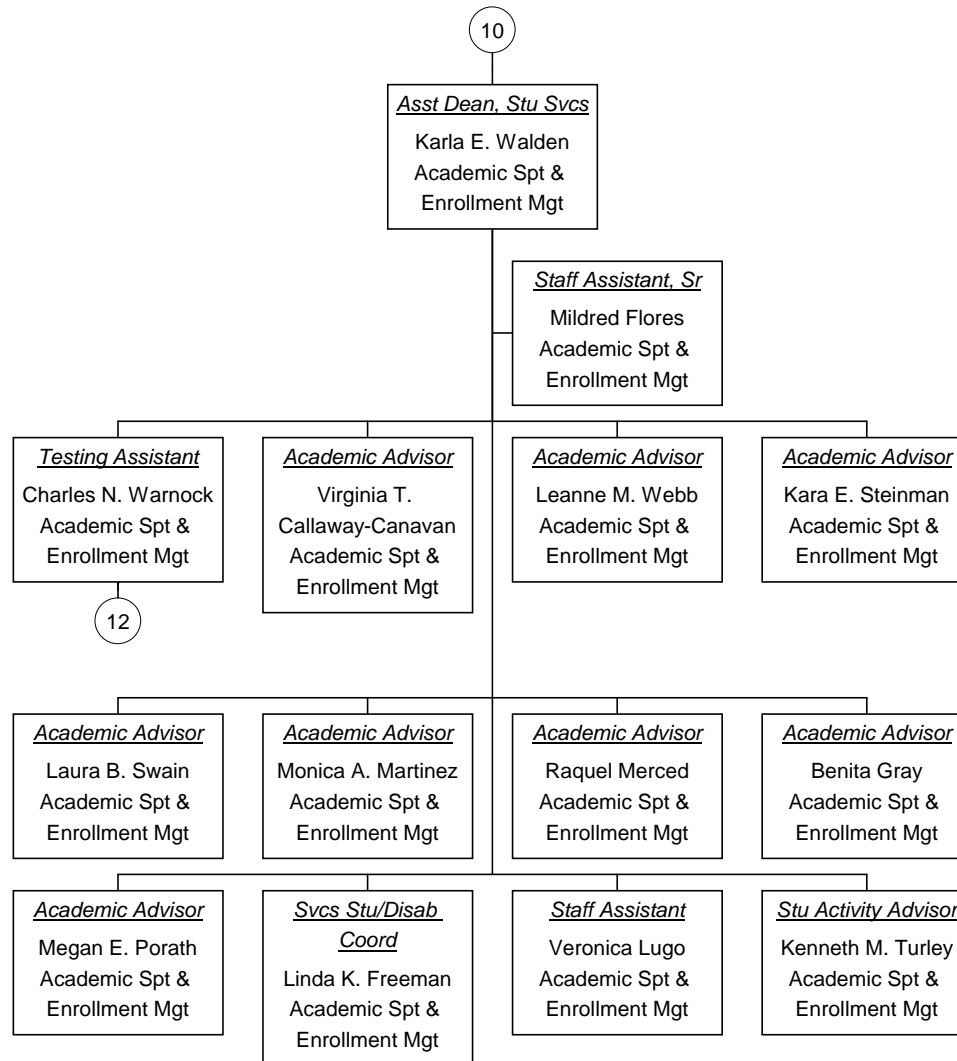

**Asst Dean, Stu Svcs As of
02/03/2009**

Vacant Position
 Cabinet Position