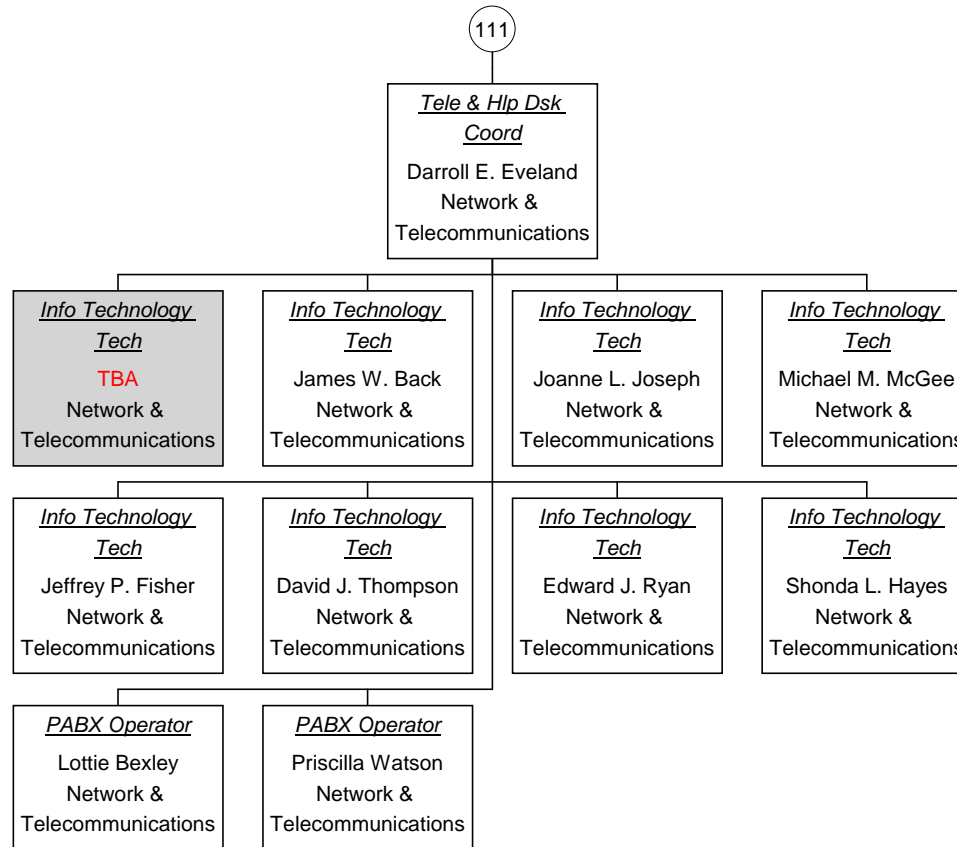

**Tele & Hlp Dsk Coord As of
02/03/2009**

Vacant Position
 Cabinet Position