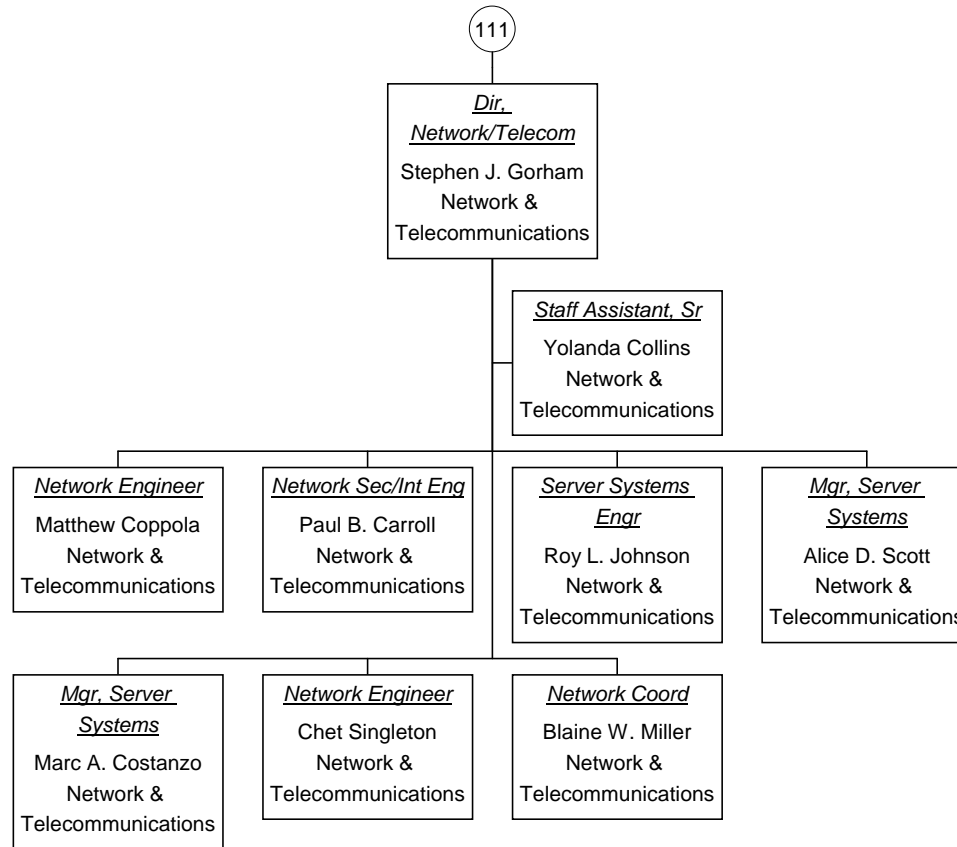

Mgr, Operations As of
02/03/2009

Vacant Position
Cabinet Position

**VP, Info Technology As of
02/03/2009**

Vacant Position
 Cabinet Position

**Dir, Network/Telecom As of
02/03/2009**

Vacant Position
 Cabinet Position