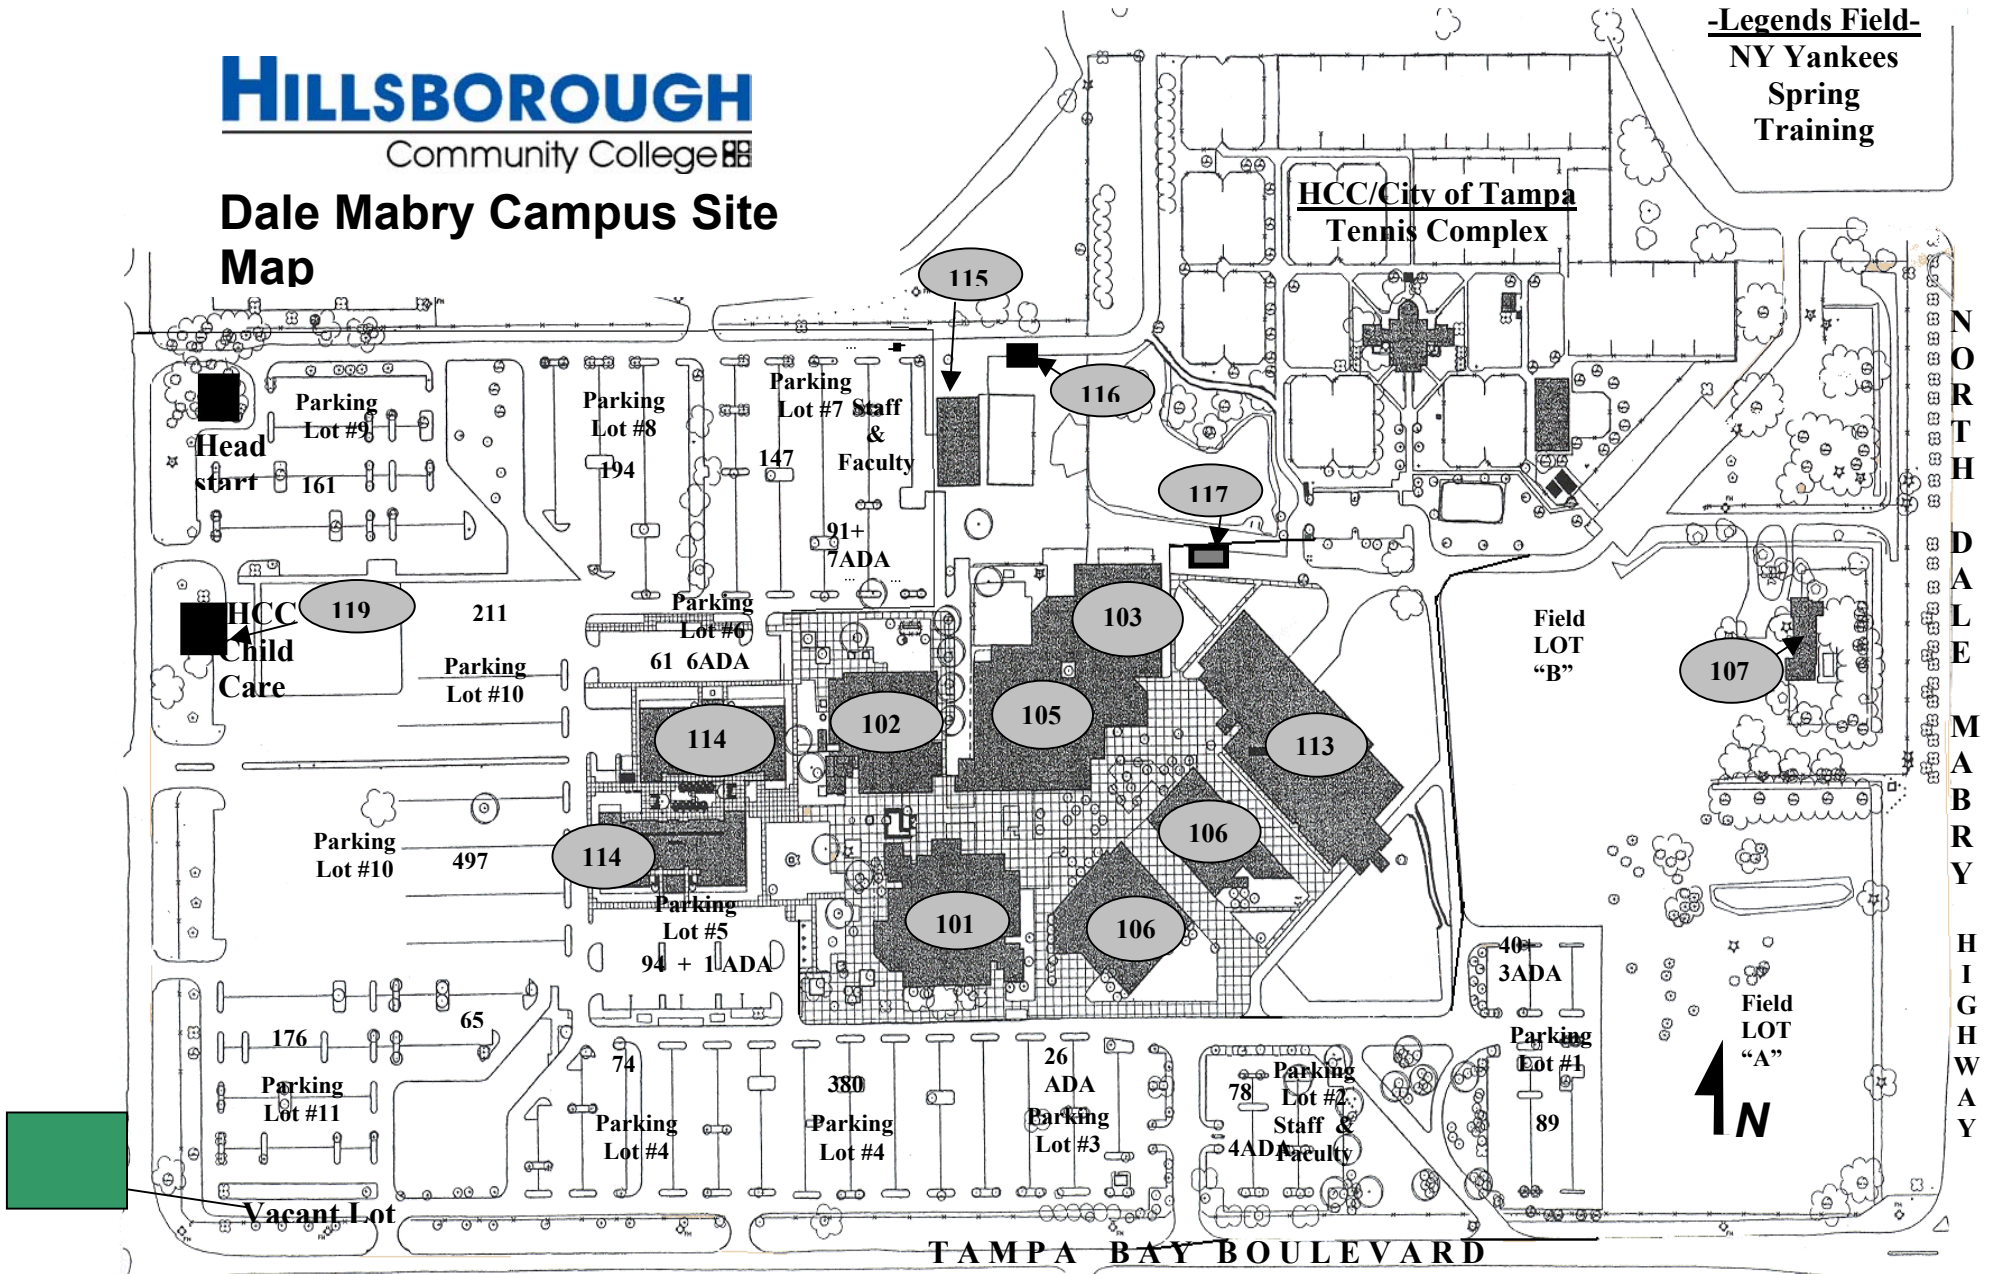

# HILLSBOROUGH

Community College

## Dale Mabry Campus Site Map

**-Legends Field-  
NY Yankees  
Spring  
Training**

- |                              |                            |                            |                             |
|------------------------------|----------------------------|----------------------------|-----------------------------|
| 101=DSSC-Social Sciences     | 102=DHUM-Humanities        | 103=DGYM-Gymnasium         | 105=DLRC-LRC/Library        |
| 106=DTEC-Technology Building | 107=DCON-Conference Center | 113=DSTU-Student Services  | 114=DLAB-Science Laboratory |
| 115=DPPL-Physical Plant      | 117=DPBA-Portable "A"      | 119=DCCC-Child Care Center |                             |