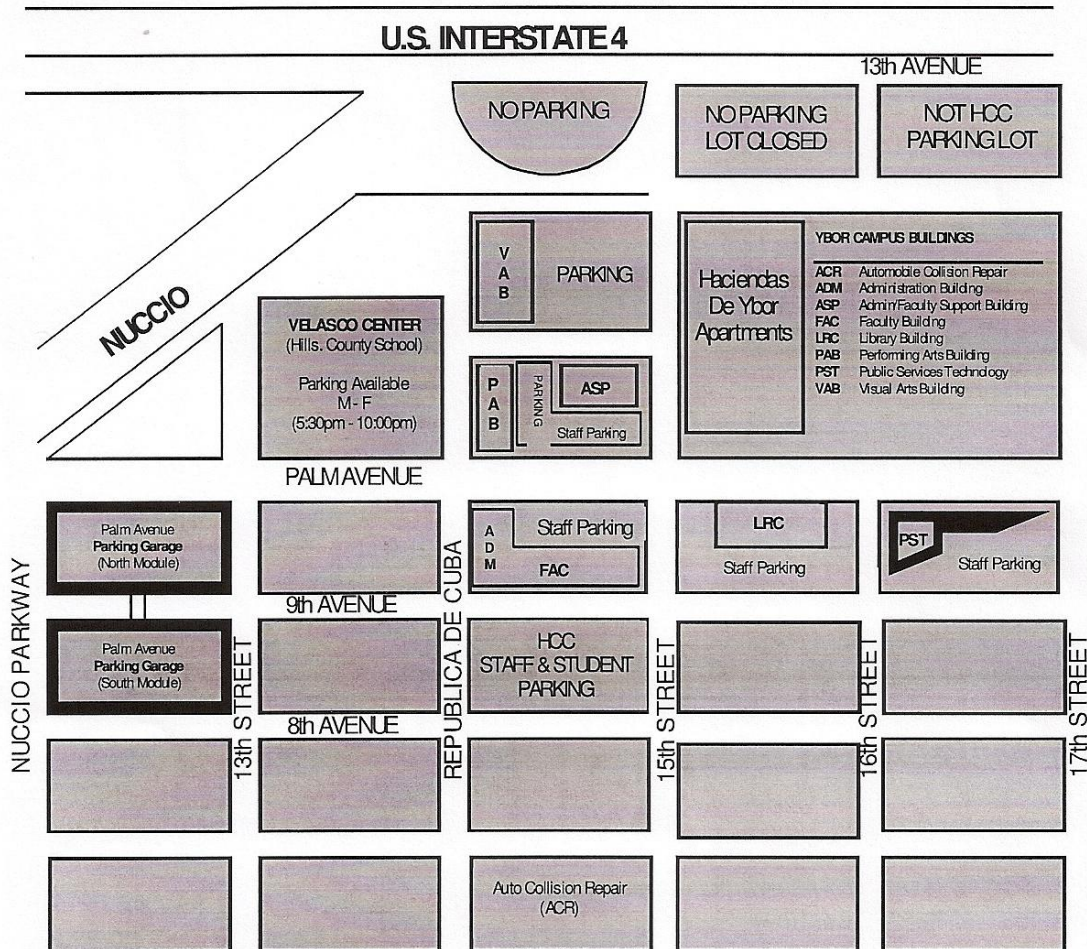

# YBOR CAMPUS MAP

**Criminal Justice Institute**  
**2002 North 17th Street**  
**(corner of Palm Avenue & 17th Street)**  
**Tampa, Florida 33605**