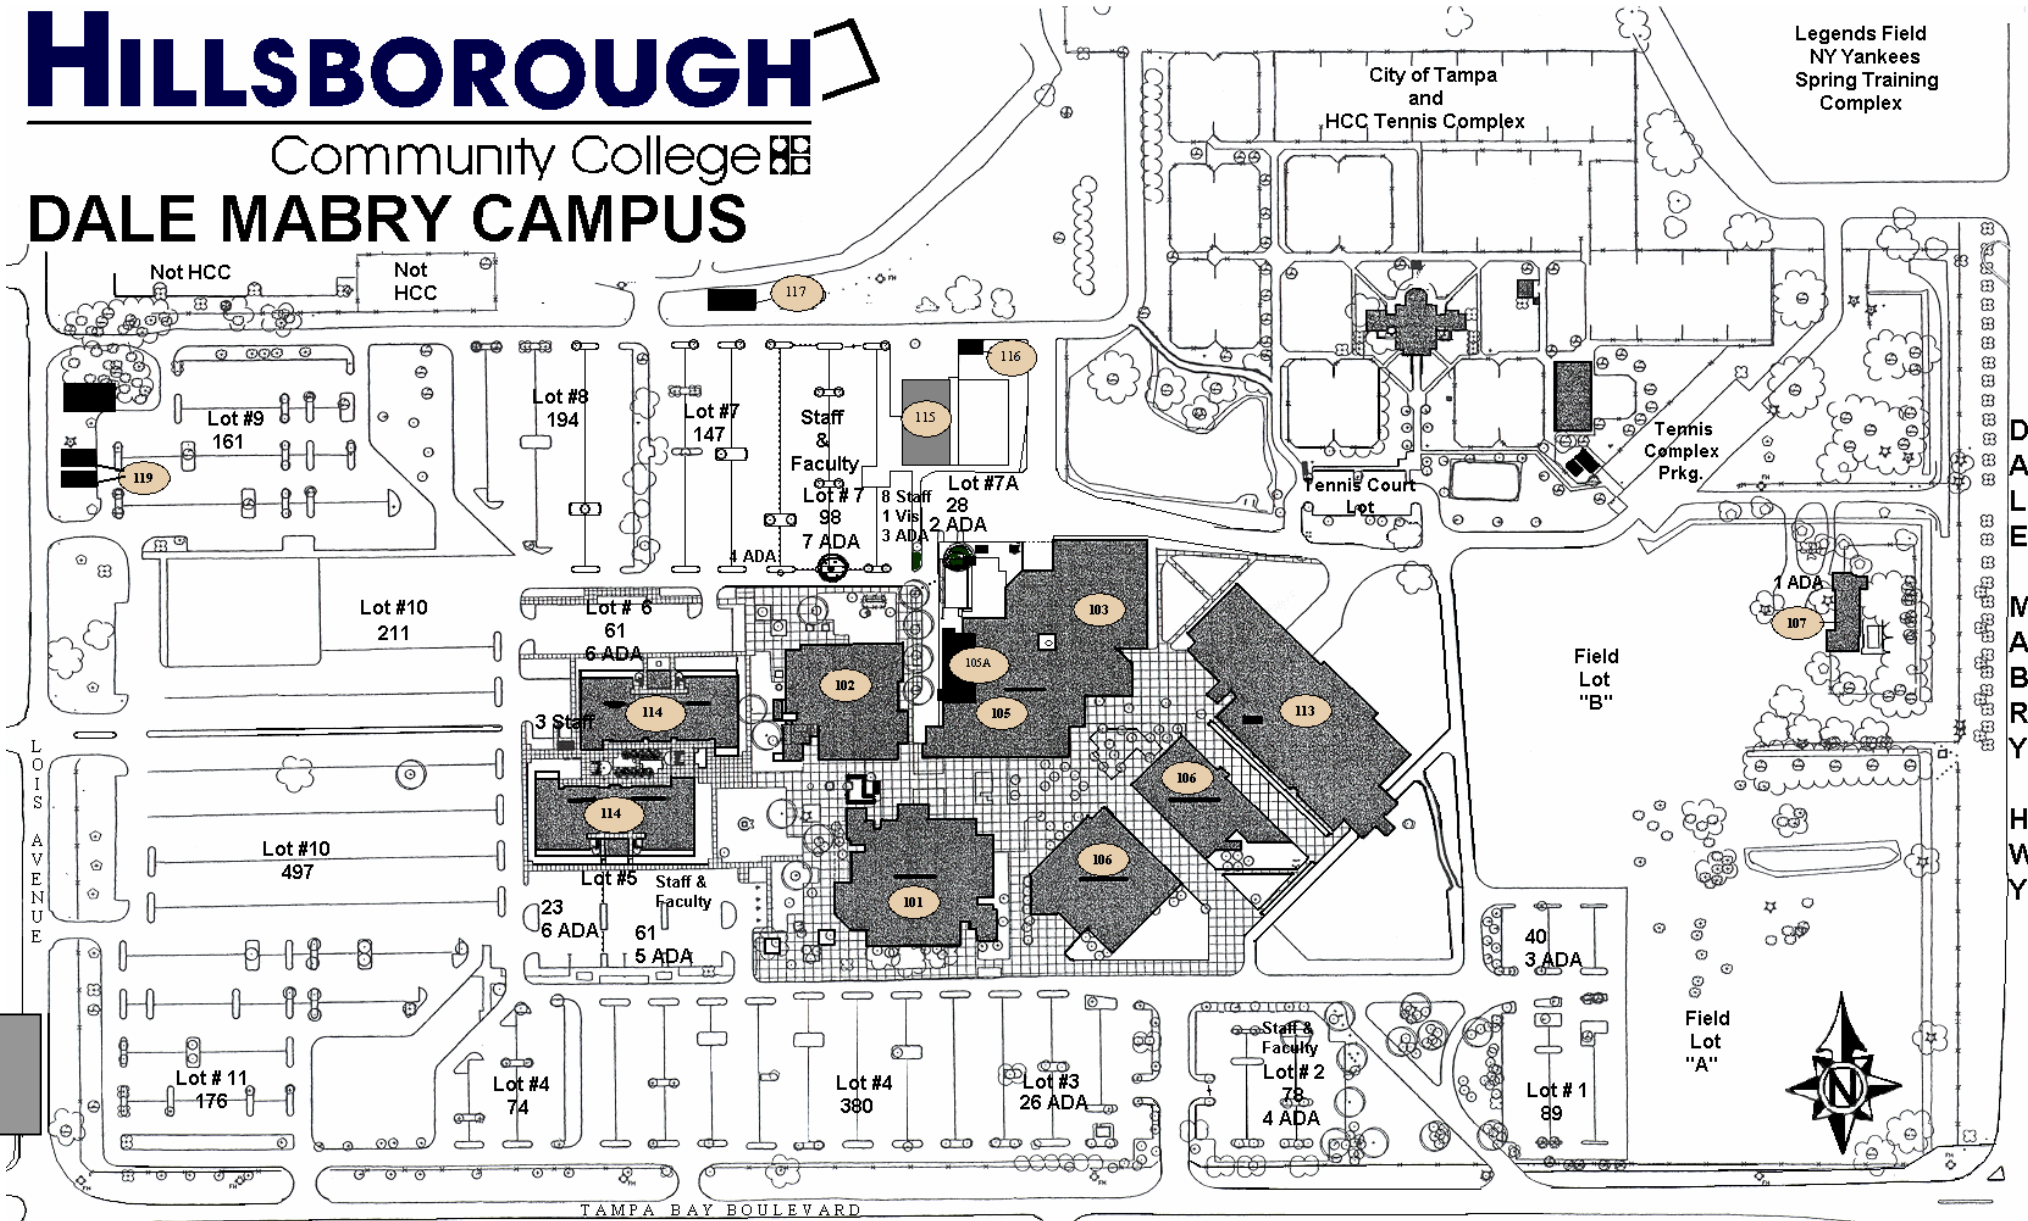

# HILLSBOROUGH

Community College

## DALE MABRY CAMPUS

101=DSSC-Social Sciences  
 105A=DDEN-Dental Clinic  
 114=DLAB-Science Laboratory

102=DHUM-Humanities  
 106=DTEC-Technology Building  
 115=DPPL-Physical Plant

103=DGYM-Gymnasium  
 107=DCON-Conference Center  
 117=DPBA-Portable "A"

105=DLRC-LRC/Library  
 113=DSTU-Student Services  
 119=DCCC-Child Care Center