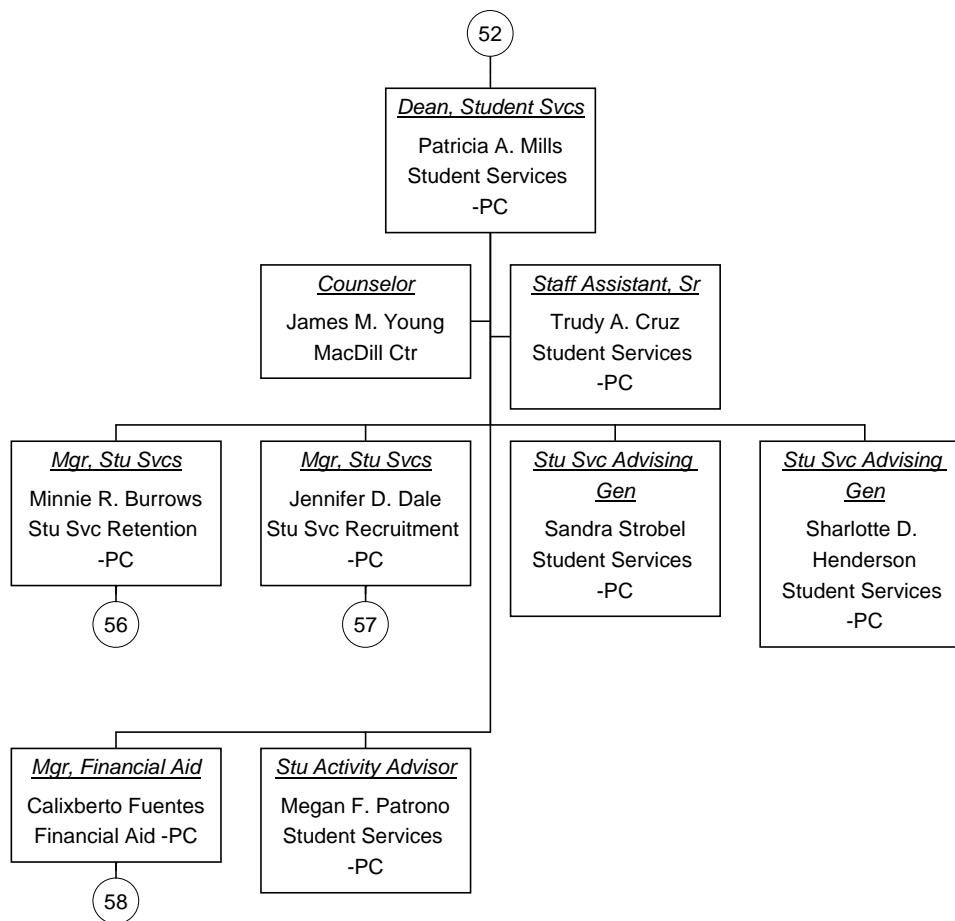

**Dean, Student Svcs As of
07/20/2009**

Vacant Position
 Cabinet Position