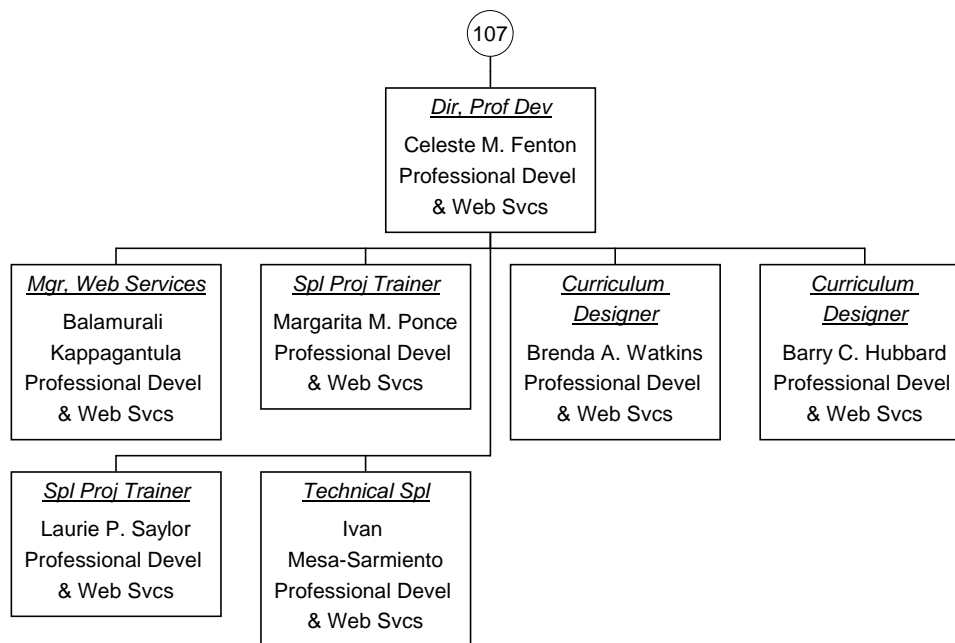

**Tele & Hlp Dsk Coord As of
07/20/2009**

Vacant Position
 Cabinet Position

**Dir, Admin Systems As of
07/20/2009**

Vacant Position
 Cabinet Position

Dir, Prof Dev As of 07/20/2009

Vacant Position
Cabinet Position