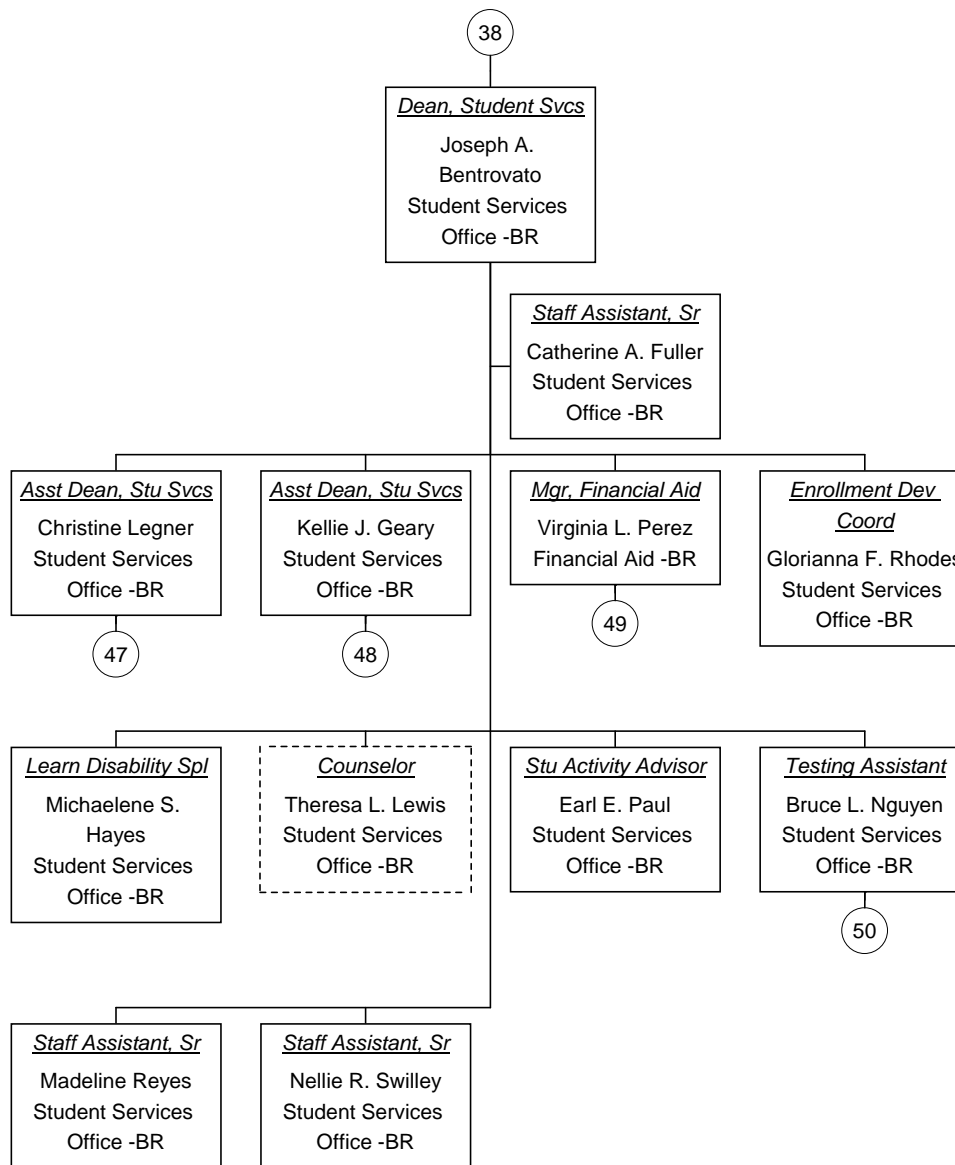

**Dean, Student Svcs As of
07/20/2009**

Vacant Position
 Cabinet Position