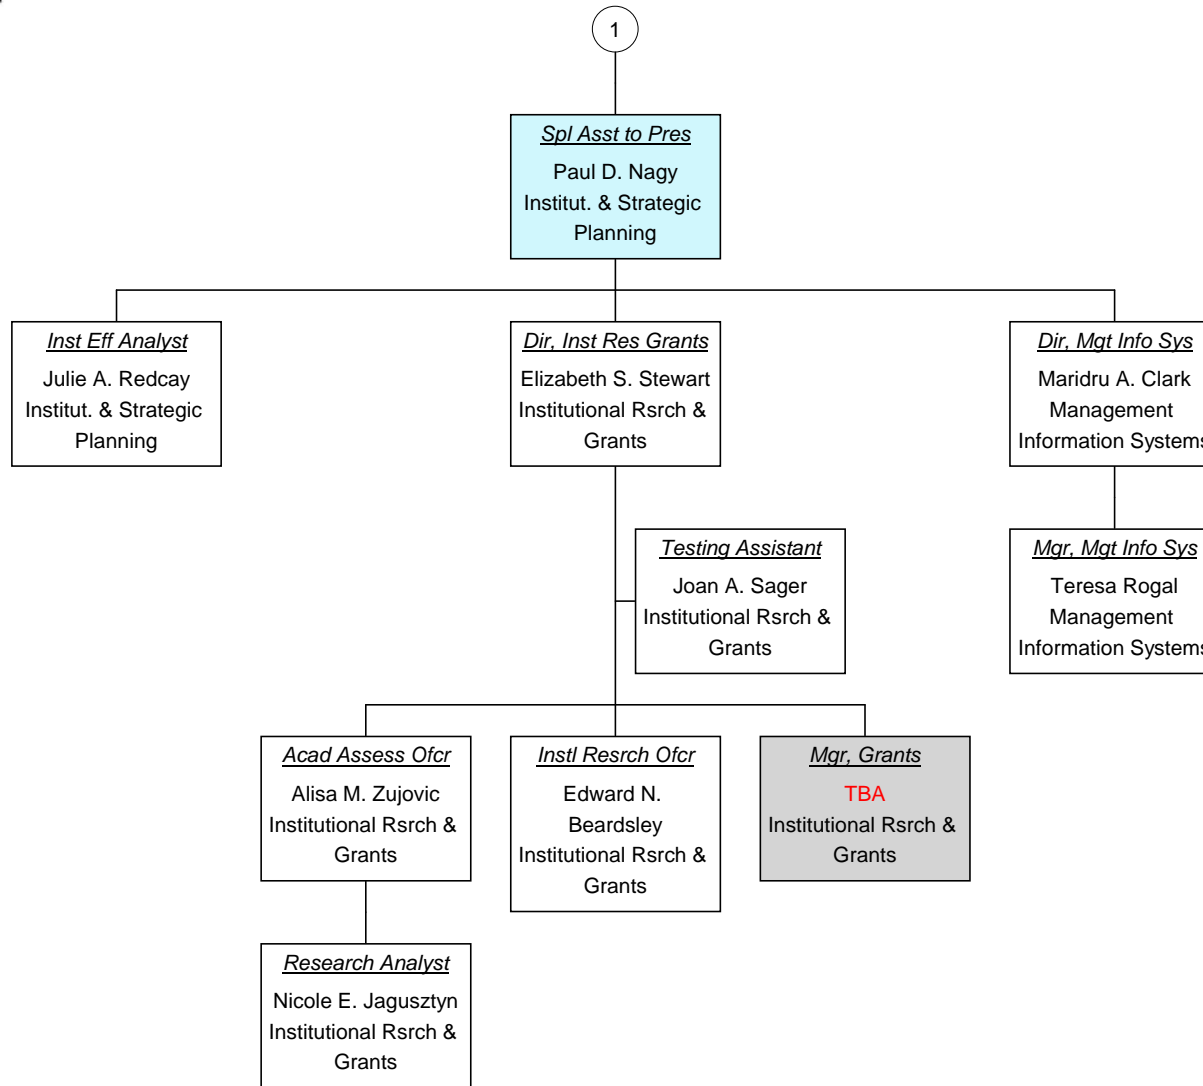

**Spl Asst to Pres As of
07/20/2009**

Vacant Position
 Cabinet Position