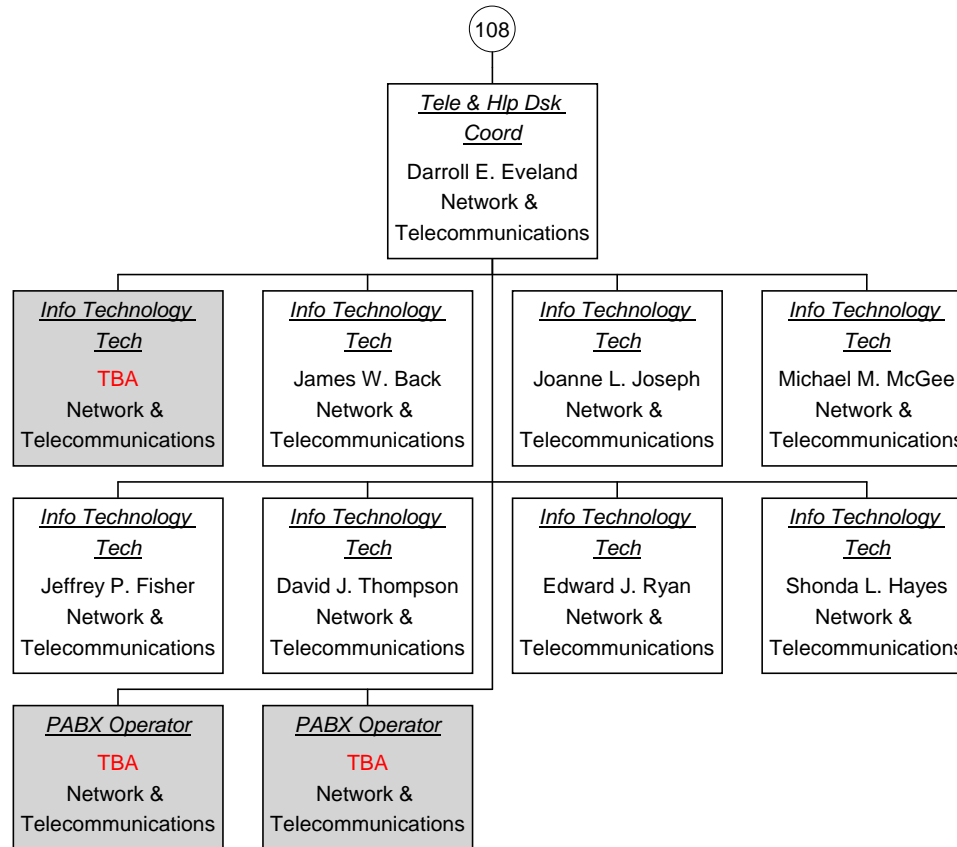

**Tele & Hlp Dsk Coord As of
07/20/2009**

Vacant Position
 Cabinet Position