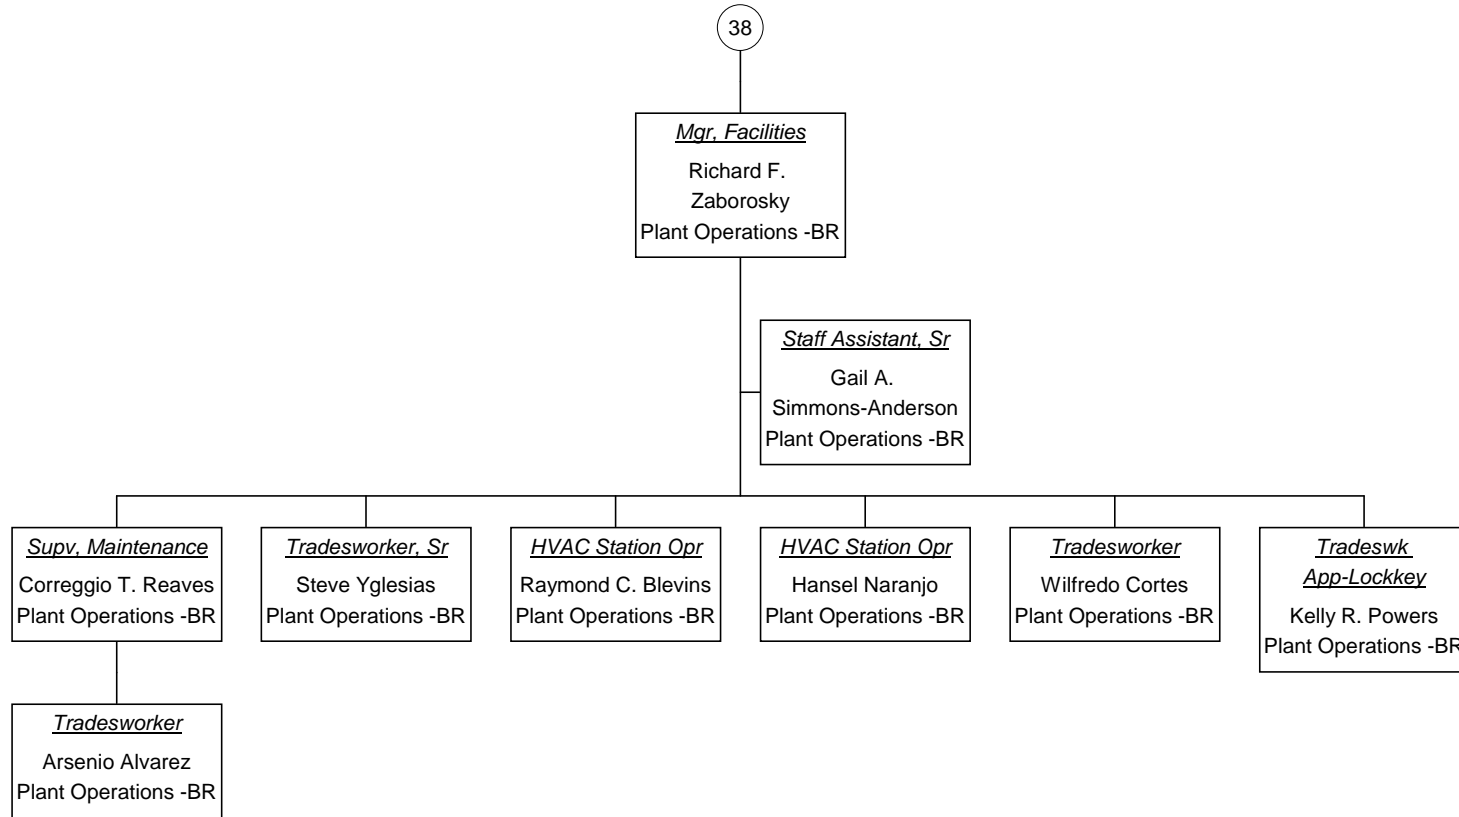

Vacant Position
 Cabinet Position

Campus President, PC As of 07/20/2009

Vacant Position
 Cabinet Position

Mgr, Facilities As of 07/20/2009

■ Vacant Position
■ Cabinet Position

**Mgr, Envir Programs As of
07/20/2009**