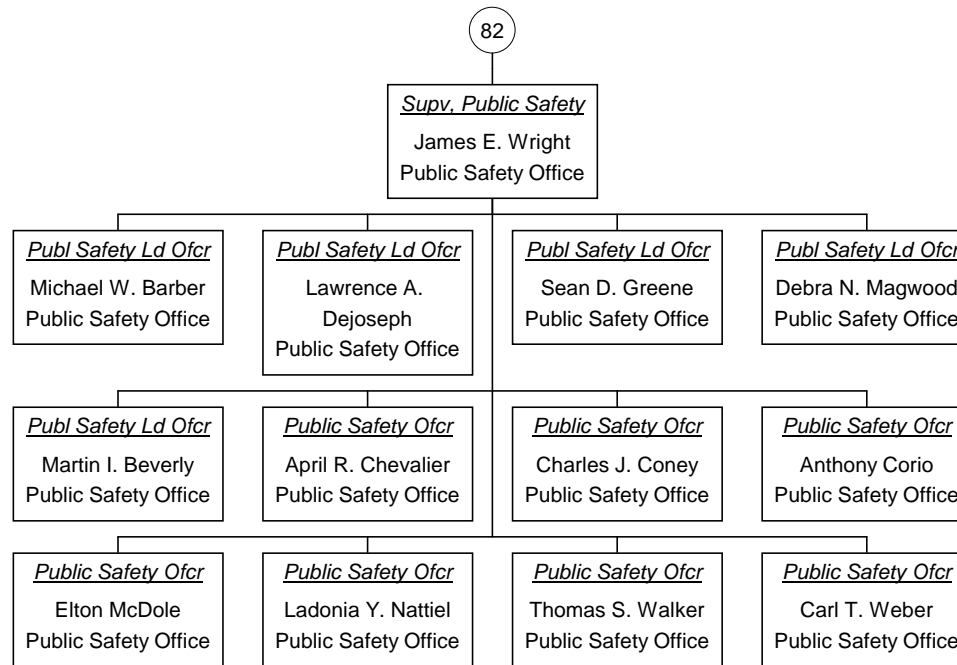

**Chief, Public Safety As of
07/20/2009**

Vacant Position
 Cabinet Position

**Supv, Public Safety As of
07/20/2009**

■ Vacant Position
■ Cabinet Position

**Supv, Public Safety As of
07/20/2009**

Vacant Position
 Cabinet Position

**Supv, Public Safety As of
07/20/2009**

Vacant Position
 Cabinet Position

Aux Svcs Ofcr As of 07/20/2009

■ Vacant Position
■ Cabinet Position

**Supv, Warehouse As of
07/20/2009**

■ Vacant Position
■ Cabinet Position