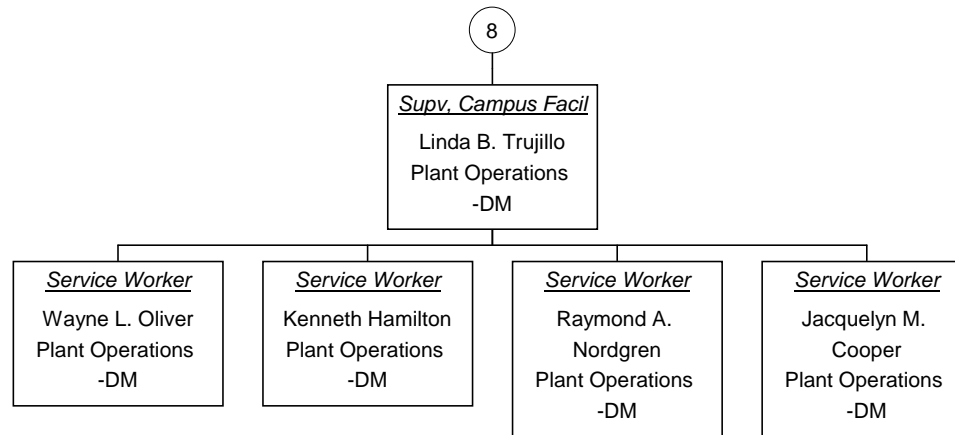

Vacant Position
Cabinet Position

Dean, Health Well Sp As of
07/20/2009

Vacant Position
Cabinet Position

**Dir, Dental Clinic As of
07/20/2009**

■ Vacant Position
■ Cabinet Position

**Supv, Campus Facil As of
07/20/2009**