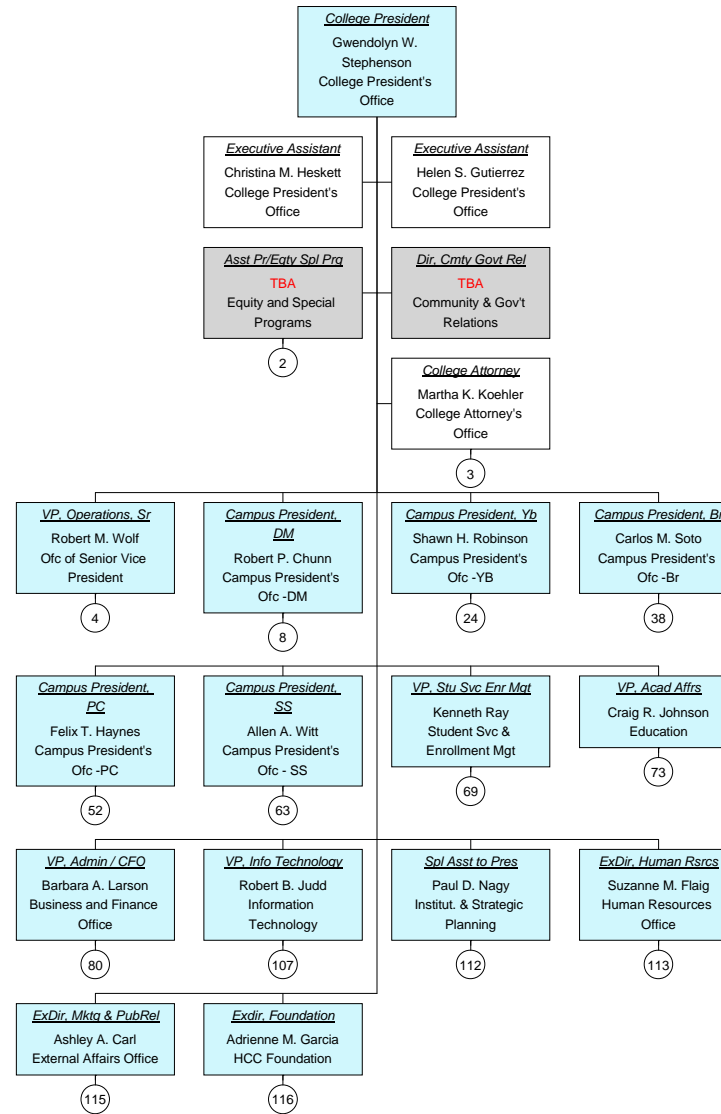

HILLSBOROUGH

Community College

July 2009

College President As of
07/20/2009

Vacant Position
Cabinet Position

**Asst Pr/Eqty Spl Prg As of
07/20/2009**

■ Vacant Position
■ Cabinet Position

**College Attorney As of
07/20/2009**