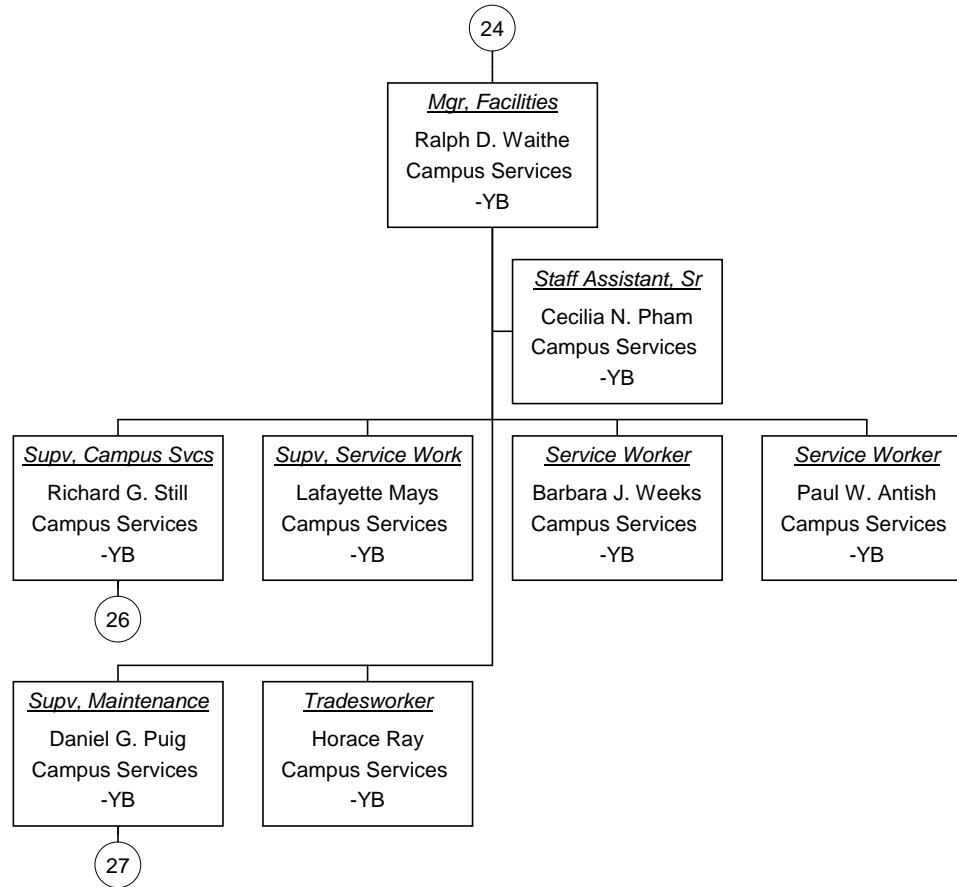

■ Vacant Position
■ Cabinet Position

**Campus President, Yb As of
07/20/2009**

Vacant Position
 Cabinet Position

Mgr, Facilities As of 07/20/2009

Vacant Position
 Cabinet Position

**Supv, Campus Svcs As of
07/20/2009**