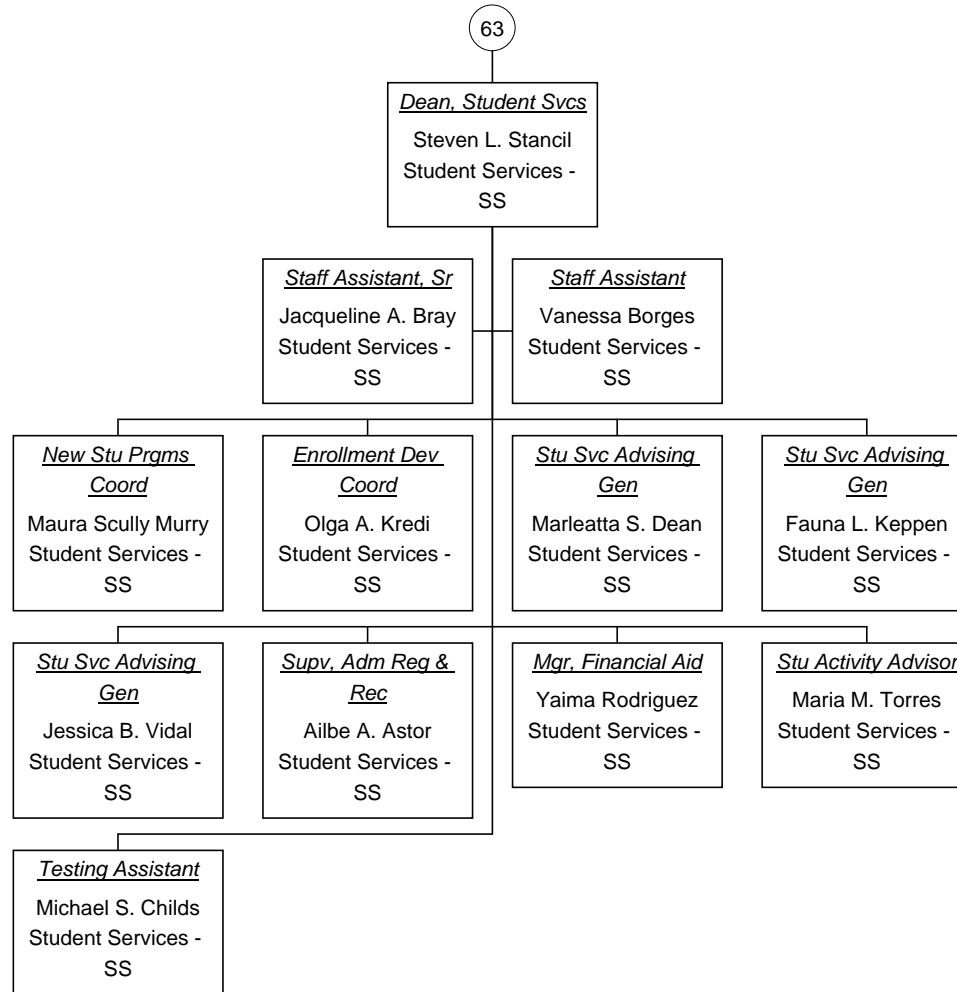

Vacant Position
 Cabinet Position

**Supv, Maintenance As of
07/20/2009**

■ Vacant Position
■ Cabinet Position

**Dean, Student Svcs As of
07/20/2009**

Vacant Position
 Cabinet Position

Dean, Academic Affrs As of
07/20/2009