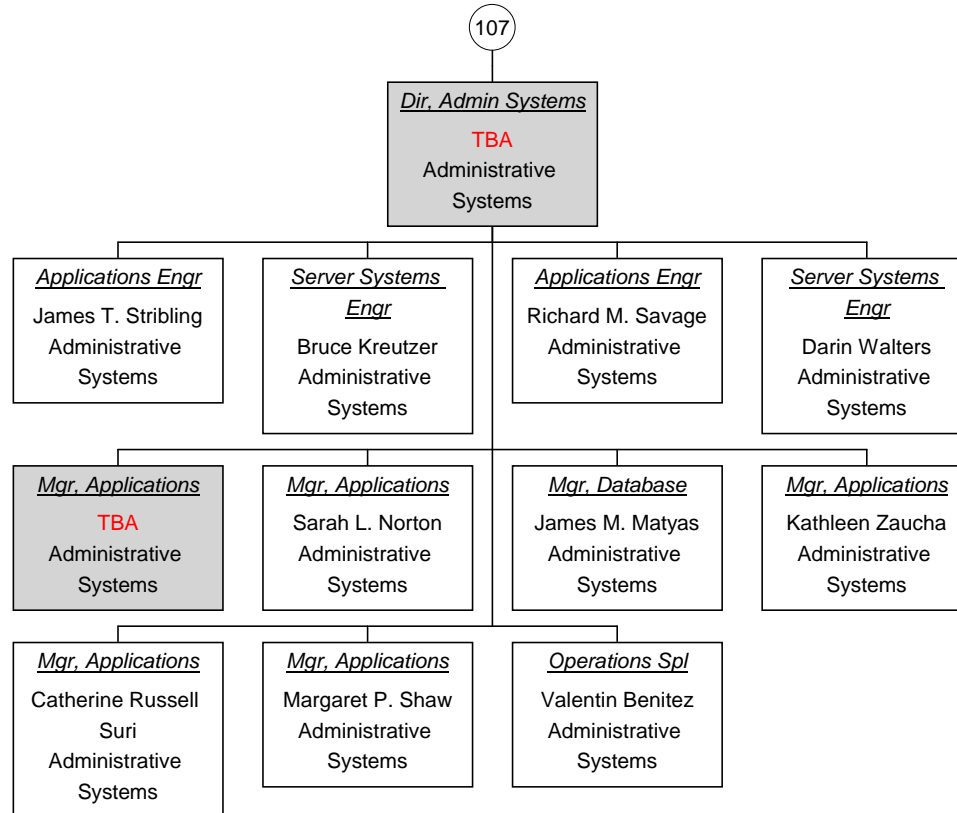

**Dir, Admin Systems As of
07/20/2009**

Vacant Position
 Cabinet Position