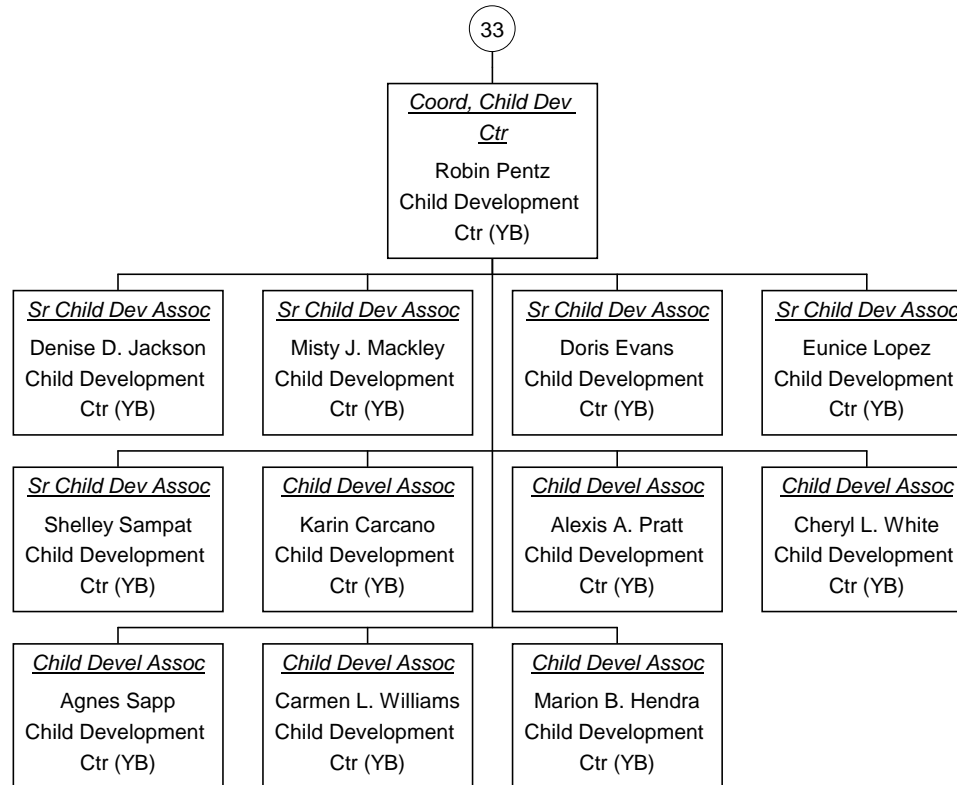

Vacant Position
Cabinet Position

Dean, Assoc Science As of
07/20/2009

Vacant Position
Cabinet Position

**Pub Svc Prgms Ofcr As of
07/20/2009**

Vacant Position
 Cabinet Position

**Coord, Child Dev Ctr As of
07/20/2009**