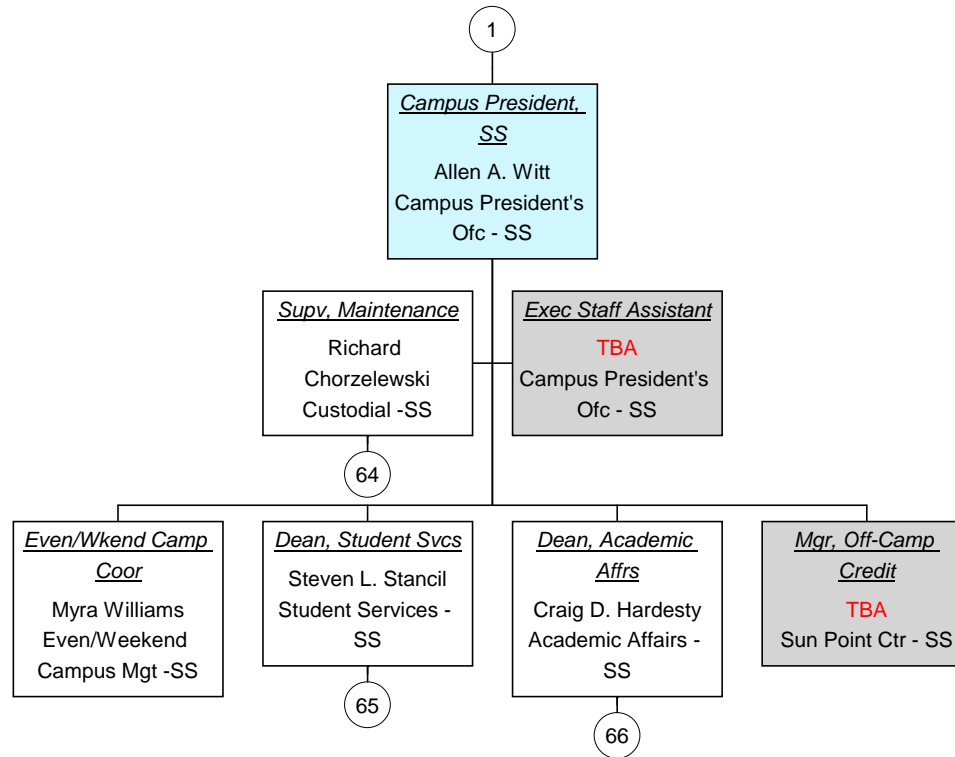

■ Vacant Position
■ Cabinet Position

Learning Resrc Coord As of
07/20/2009

■ Vacant Position
■ Cabinet Position

**Mgr, Off-Camp Credit As of
07/20/2009**

■ Vacant Position
■ Cabinet Position

Campus President, SS As of 07/20/2009