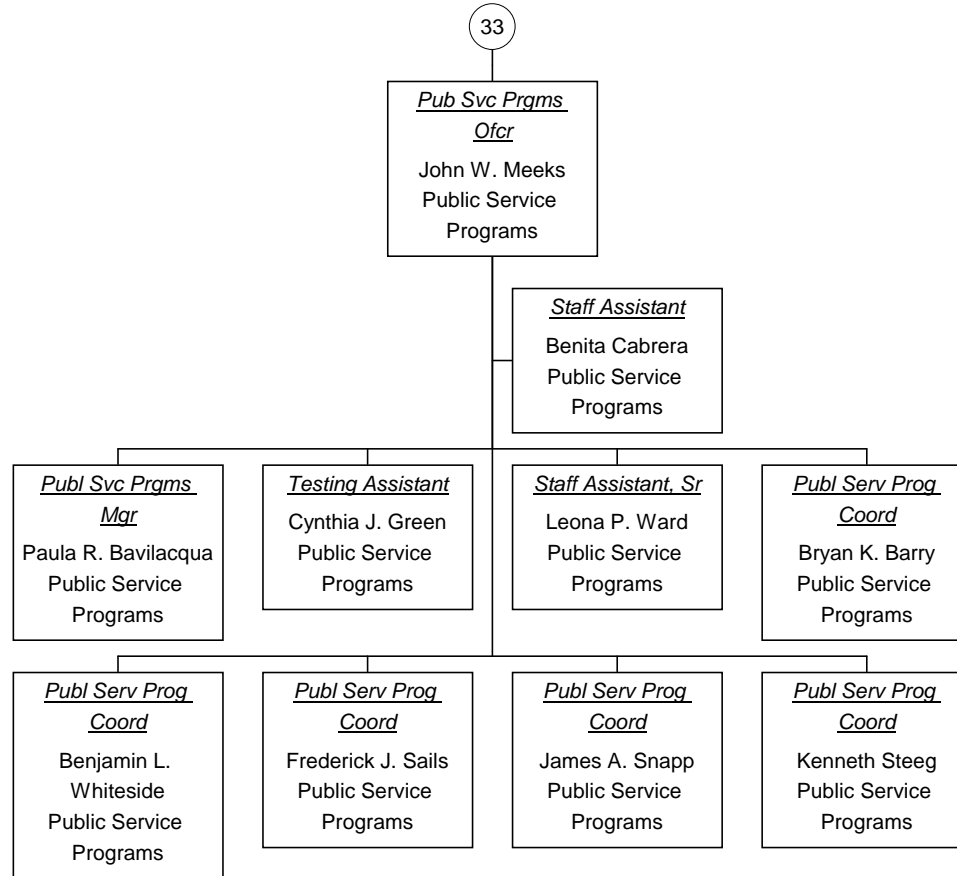

Vacant Position
Cabinet Position

Dean, Assoc Science As of
07/20/2009

Vacant Position
Cabinet Position

**Pub Svc Prgms Ofcr As of
07/20/2009**

Vacant Position
 Cabinet Position

**Coord, Child Dev Ctr As of
07/20/2009**