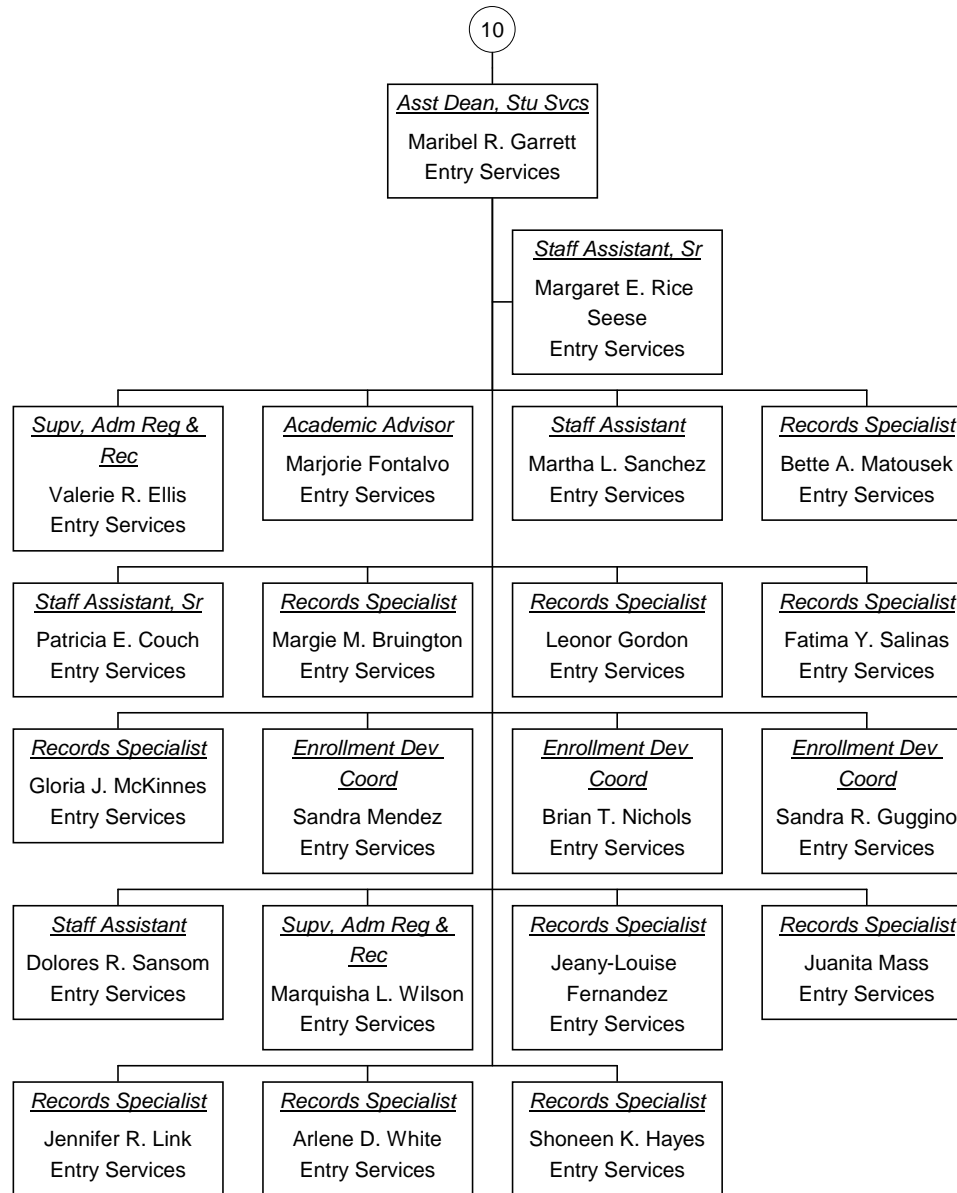

**Asst Dean, Stu Svcs As of
07/20/2009**

Vacant Position
 Cabinet Position