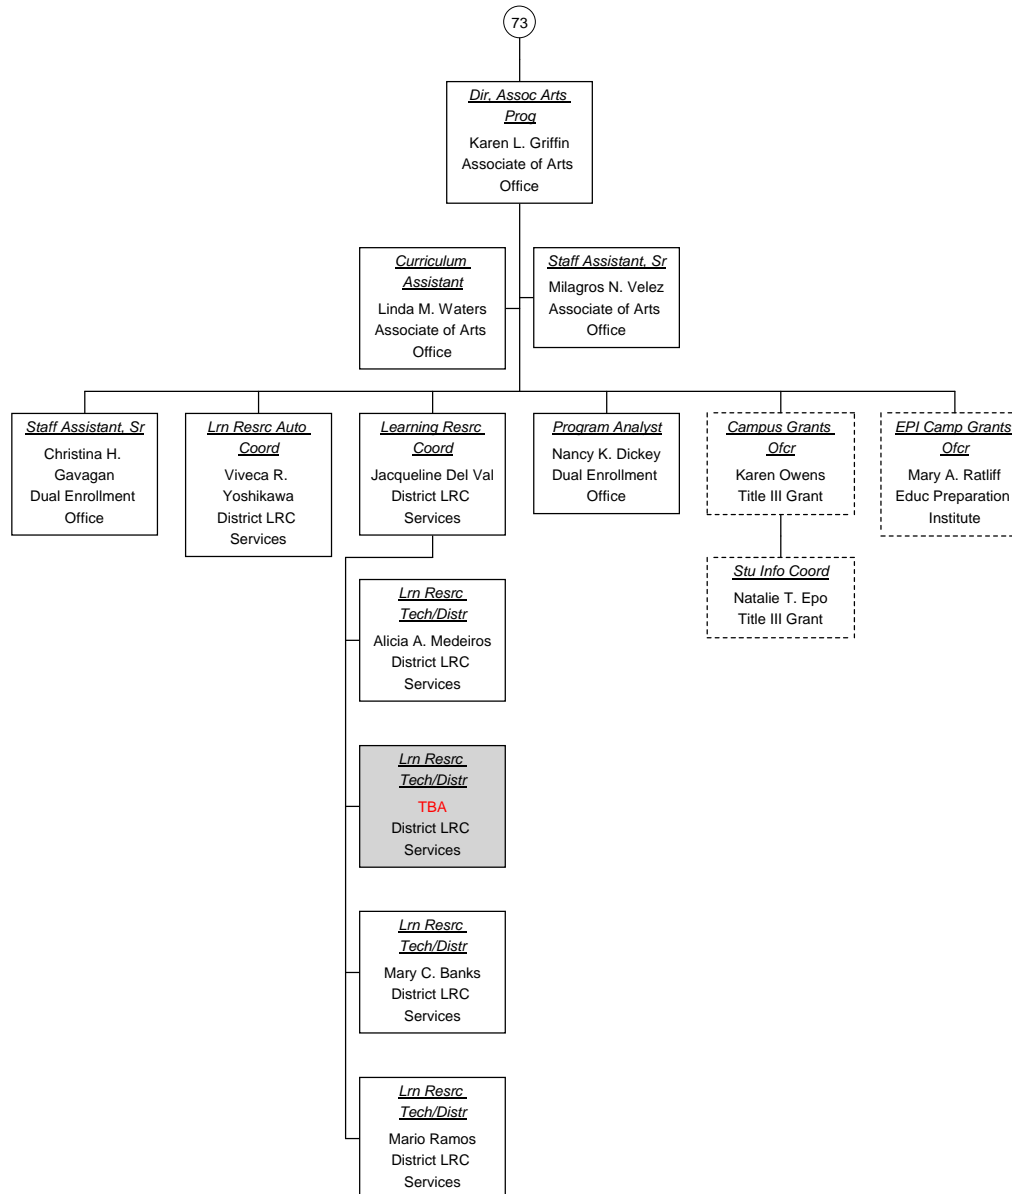

Vacant Position
 Cabinet Position

VP, Acad Affrs As of 07/20/2009

Vacant Position
 Cabinet Position

Counselor As of 07/20/2009

Vacant Position
 Cabinet Position

**Dir, Assoc Arts Prog As of
07/20/2009**

Vacant Position
 Cabinet Position