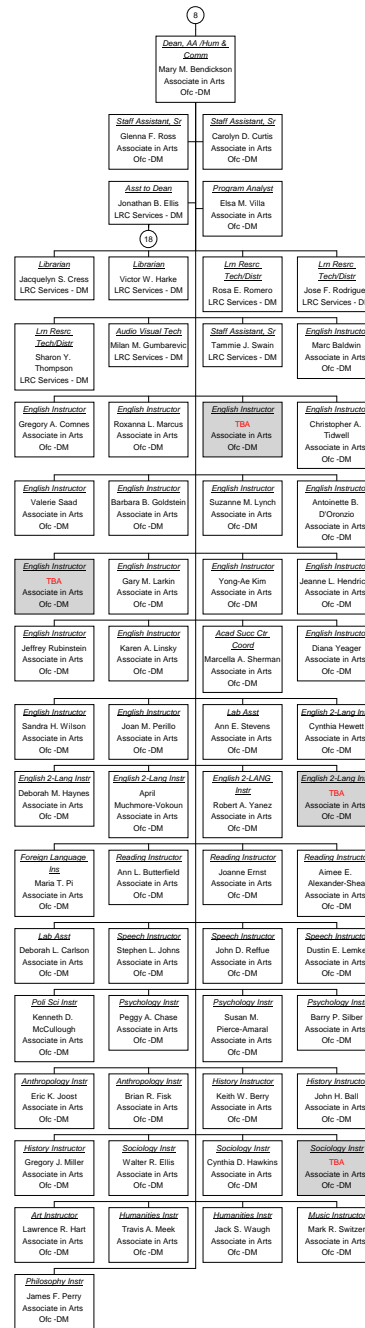

Dean, AA /Hum & Comm
07/20/2009

Vacant Position
Cabinet Position