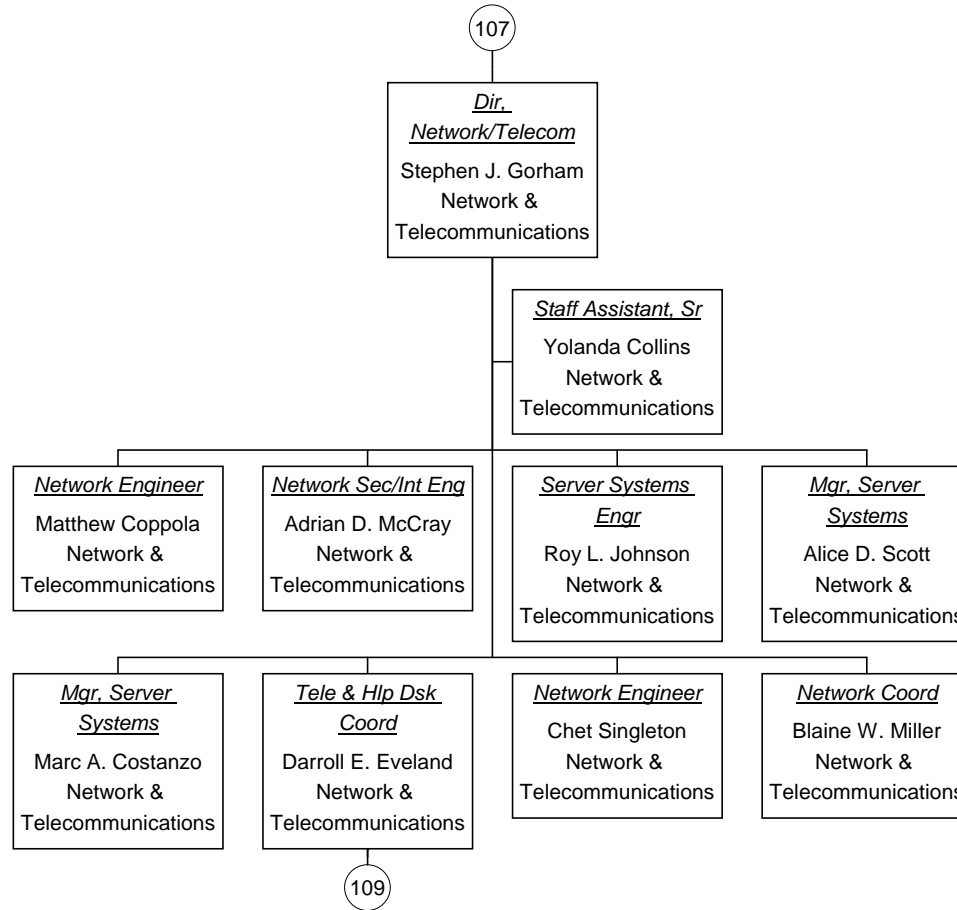

Mgr, Operations As of
07/20/2009

Vacant Position
Cabinet Position

VP, Info Technology As of 07/20/2009

Vacant Position
Cabinet Position

**Dir, Network/Telecom As of
07/20/2009**

Vacant Position
 Cabinet Position