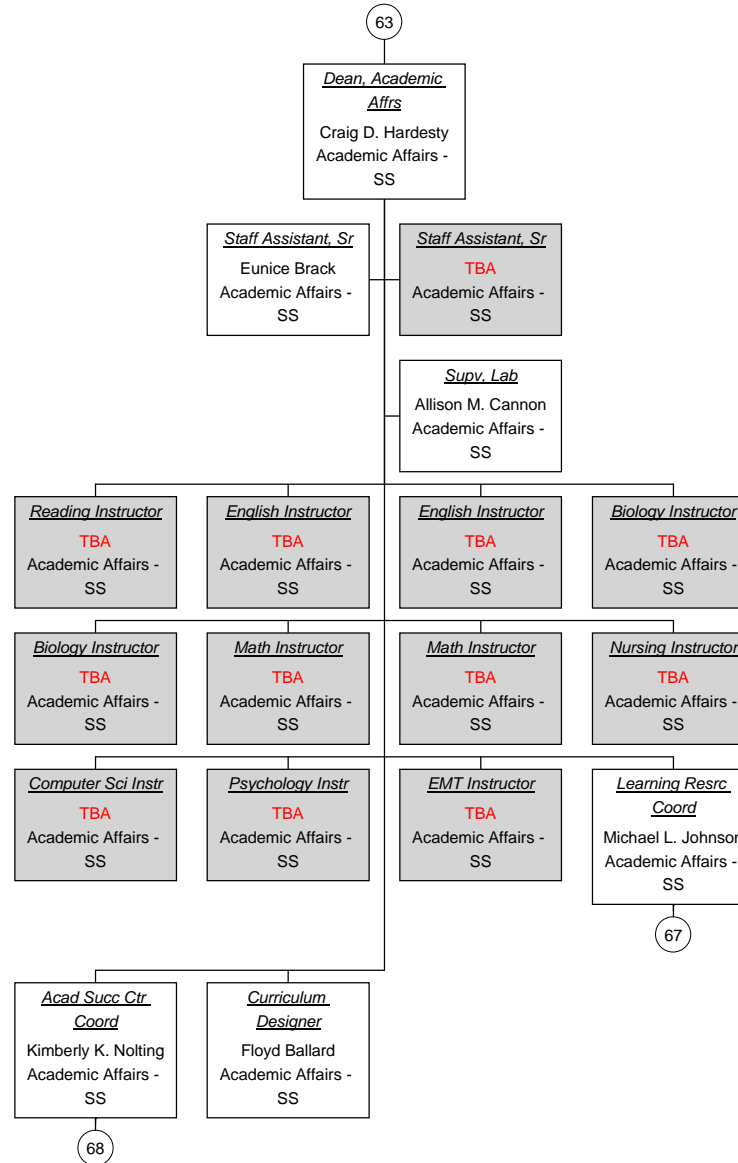

Vacant Position
 Cabinet Position

**Supv, Maintenance As of
07/20/2009**

■ Vacant Position
■ Cabinet Position

**Dean, Student Svcs As of
07/20/2009**

Vacant Position
 Cabinet Position

Dean, Academic Affrs As of
07/20/2009