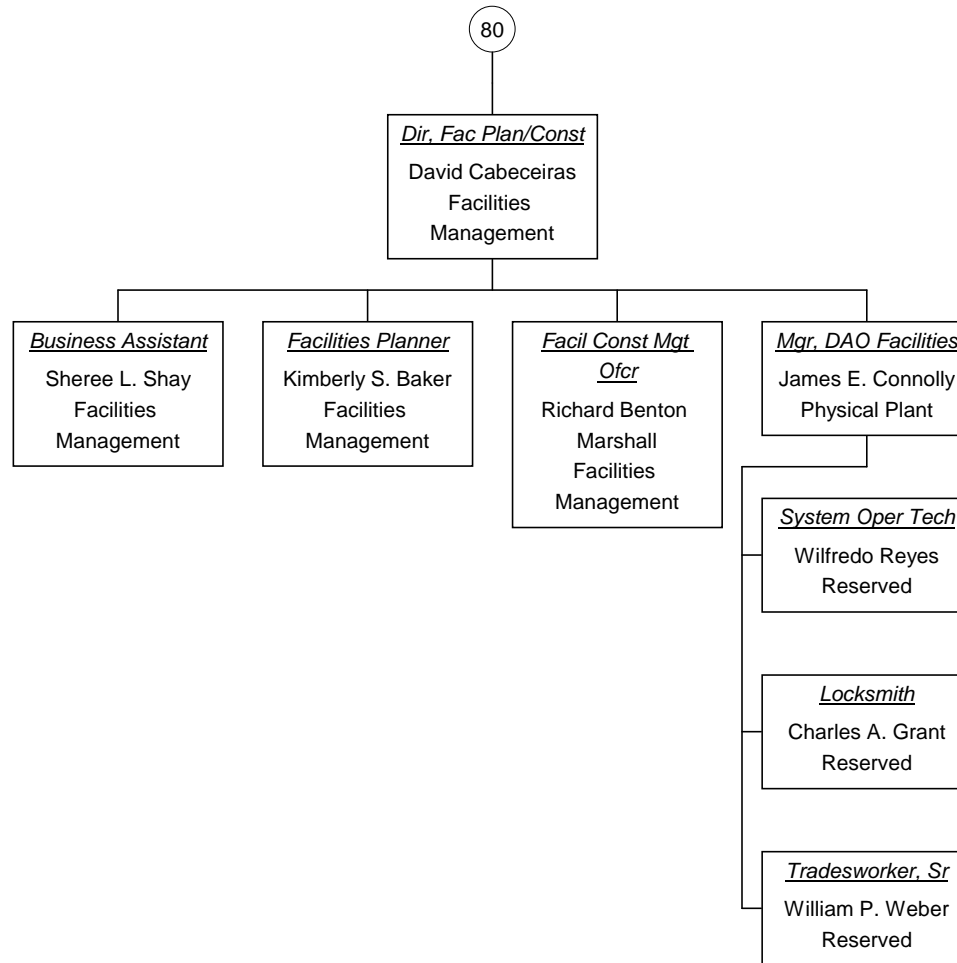

Dir, Fac Plan/Const As of
07/20/2009

Vacant Position
Cabinet Position