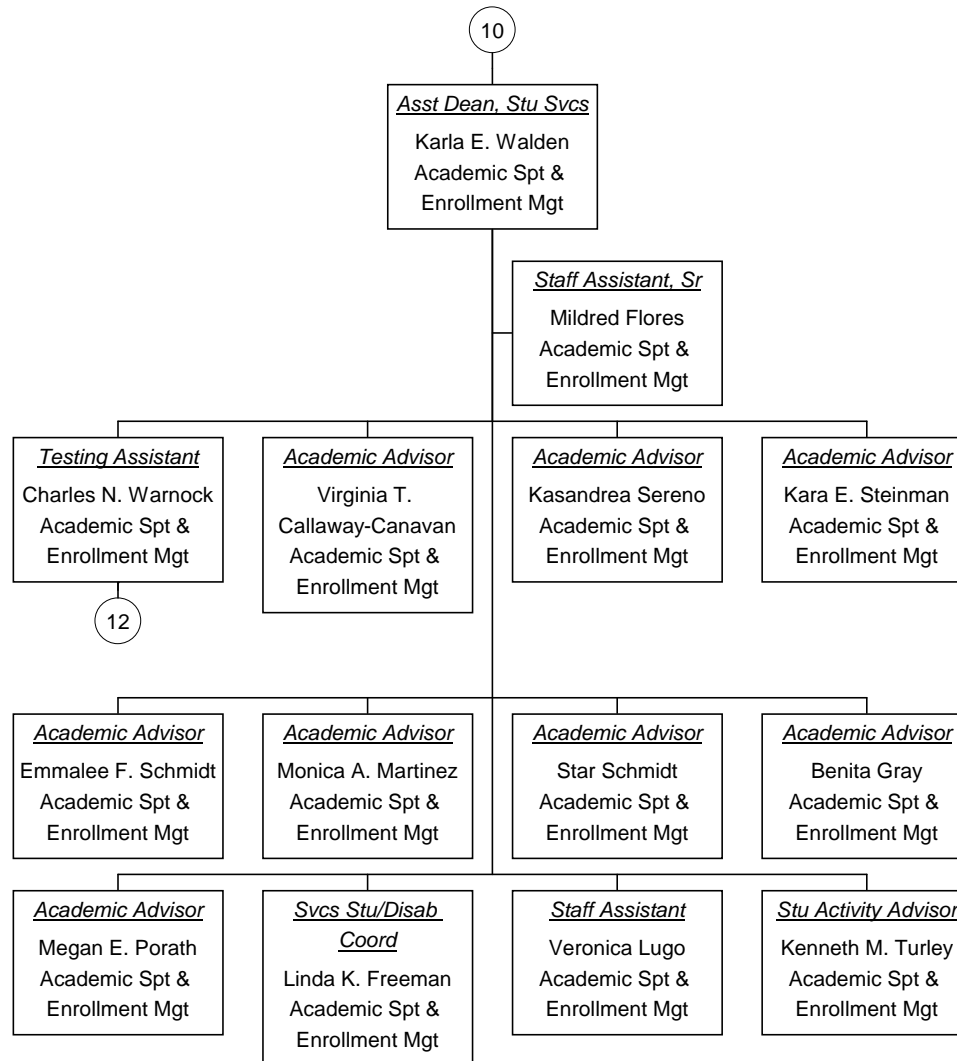

**Asst Dean, Stu Svcs As of
07/20/2009**

Vacant Position
 Cabinet Position