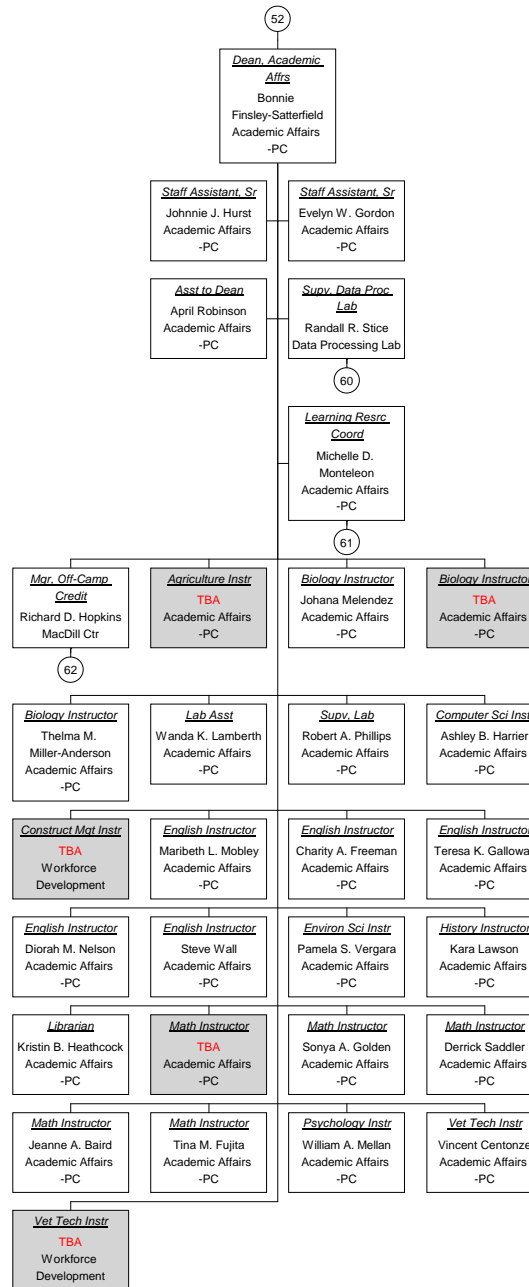

■ Vacant Position
■ Cabinet Position

**Mgr, Financial Aid As of
07/20/2009**

■ Vacant Position
■ Cabinet Position

Dean, Academic Affrs As of
07/20/2009

Vacant Position
Cabinet Position

**Supv, Data Proc Lab As of
07/20/2009**