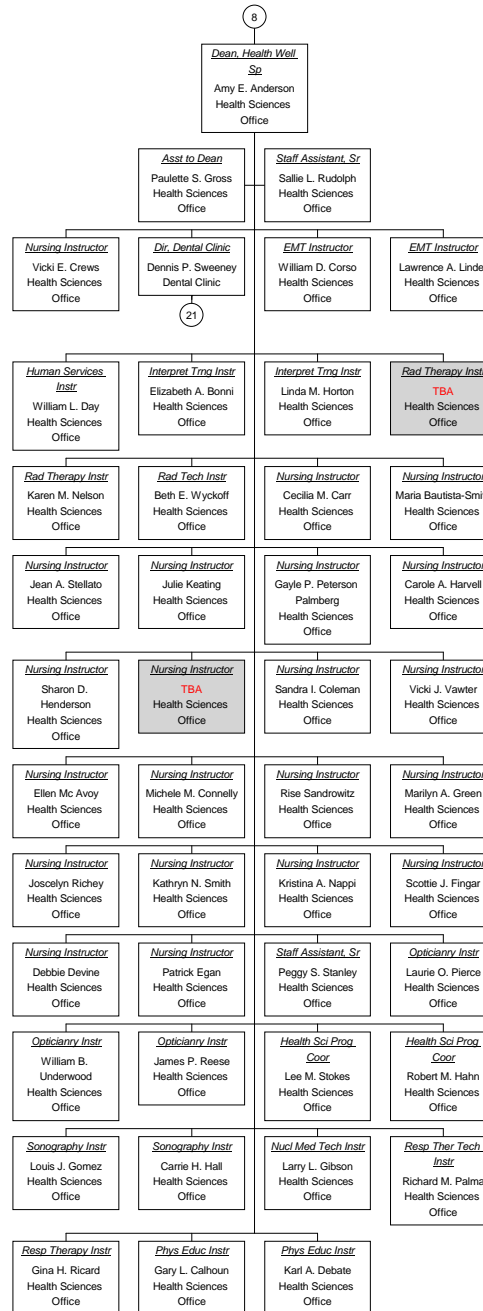

Vacant Position
Cabinet Position

Dean, Health Well Sp As of
07/20/2009

Vacant Position
Cabinet Position

**Dir, Dental Clinic As of
07/20/2009**

■ Vacant Position
■ Cabinet Position

**Supv, Campus Facil As of
07/20/2009**