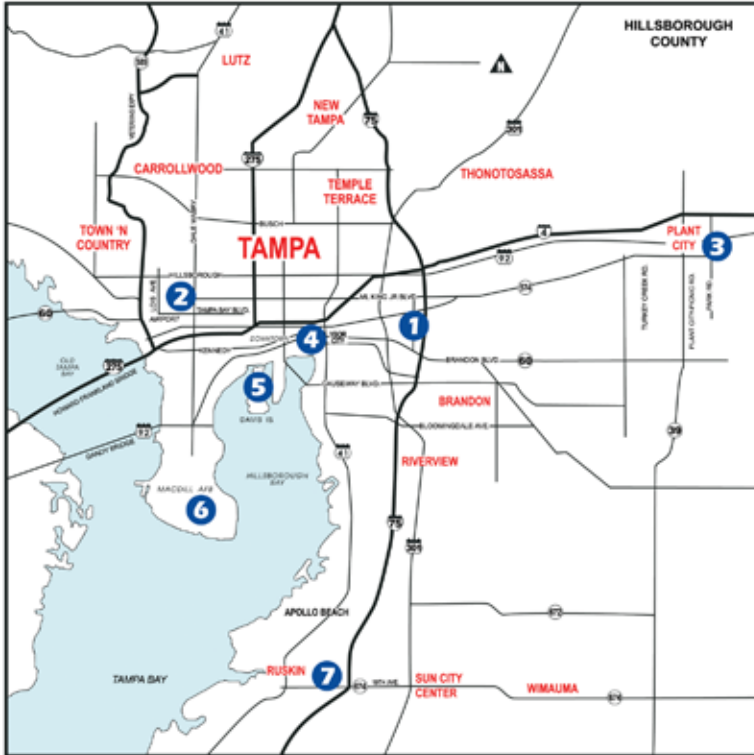

Hillsborough Community College Locations, Hillsborough County, Florida

Facilities

HCC has four primary campuses, two learning centers, a district office building and corporate training center on Davis Islands, and two environmental centers.

DALE MABRY: Largest campus, located across from Raymond James Stadium

Home to health sciences and technology

YBOR CITY: Located in Tampa's historic Latin Quarter

Home to public safety employees and the visual and performing arts

BRANDON: Located centrally in the county

Home to associate in arts programs

PLANT CITY: Located in the eastern end of the county

Home to agriculture, environmental technology, nursing, and skilled trades programs

MACDILL AIR FORCE BASE AND RUSKIN (SUNPOINT): Learning centers

DAVIS ISLANDS: Central administration office and corporate training center

ENVIRONMENTAL CENTERS: English Creek & Cockroach Bay

Host to Cultural and Special Events

- Art galleries at the Dale Mabry and Ybor Campuses
- Music recitals at the Ybor Campus
- Theatrical presentations at the Plant City, Brandon, and Ybor Campuses

Intercollegiate Sports Teams

HCC's intercollegiate teams include men's basketball and baseball and women's volleyball, basketball, softball and tennis.

1 BRANDON CAMPUS
10414 E. Columbus Drive
Tampa, FL 33619-7856
813.253.7802
(TDD) 253.7858

5 HCC DISTRICT OFFICES
P.O. Box 31127
Tampa, FL 33631-3127
813.253.7000
(TDD) 253.7174

2 DALE MABRY CAMPUS
P.O. Box 30030
Tampa, FL 33630-3030
813.253.7202
(TDD) 253.7035

6 HCC-MACDILL CENTER
8102 Condor Street
MacDill AFB, FL 33621
813.840.0015
(TDD) 757.2166

3 PLANT CITY CAMPUS
1206 North Park Road
Plant City, FL 33563-1540
813.757.2102
(TDD) 757.2166

7 HCC-SUNPOINT CENTER
Sunpoint Shopping Center
3052 College Avenue East
Ruskin, FL 33570
813.672.5190
www.hccfl.edu/sunpoint

4 YBOR CITY CAMPUS
P.O. Box 5096
Tampa, FL 33675-5096
813.253.7602
(TDD) 253.7788

The Corporate Training Center
813.259.6010
HCC Foundation
813.253.7114

Look for the new
**SouthShore
Center**

Opening Summer 2008

VISION

Hillsborough Community College will deliver education of the highest standards enabling a diverse community of life-long learners to achieve their maximum potential in a global society.

MISSION

Hillsborough Community College, a public, comprehensive institution of higher education, empowers students to excel through its superior teaching and service in an innovative learning environment.

HILLSBOROUGH
Community College
www.hccfl.edu